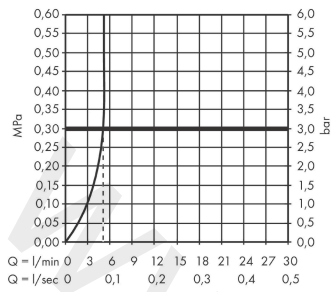

**Metropol**

**Single lever basin mixer 110 with lever handle and push-open waste set**

Finish: **Matt White** Article Number: **32507707**

**Flowchart**

**Metropol**  
**Single lever basin mixer 110 with lever handle and push-open waste set**  
 Finish: **Matt White** Article Number: **32507707**

**Exploded Drawing**

Year of production: >03/20

**Metropol****Single lever basin mixer 110 with lever handle and push-open waste set**Finish: **Matt White** Article Number: **32507707****Spare part list**

Year of production: &gt;03/20

Pos.	Description	Article Number	Price	PU
1	handle	92995700	£ 118,00	1
2	screw cover	95704000	£ 3,30	1
3	flange	92625700	£ 51,00	1
4	nut	92689000	£ 25,00	1
5	O-ring 27x1,5	92527000	£ 13,30	1
6	O-ring 25x1,5	98146000	£ 3,30	1
7	cartridge, assy	97685000	£ 64,00	1
8	seal	98865000	£ 35,00	1
9	adapter for cartridge	92628000	£ 20,50	1
10	adapter for cartridge	98866000	£ 35,00	1
11	O-ring 23x2	98398000	£ 3,30	1
12	aerator M24x1 (5 l/min)	92996000	£ 35,00	1
13	service tool	95661000	£ 6,10	1
14	O-ring 32x1,5	92936000	£ 3,30	1
15	escutcheon	93048700	£ 64,00	1
16	fixing set (Ø 32)	13961000	£ 25,00	1
17	flat seal	98749000	£ 6,10	1
18	lever collar	97548000	£ 3,30	1
19	pull rod	96657700	£ 19,80	1
20	connection hose 600 mm M8x0,75 G1/2	92482000	£ 43,00	1
21	O-ring 6,6x1,6	93019000	£ 3,30	1
22	sealing set	95581000	£ 6,10	1
a	push-open waste set	50100700	£ 109,20	1
b	fixation extension 35 mm	13898000	£ 79,00	1