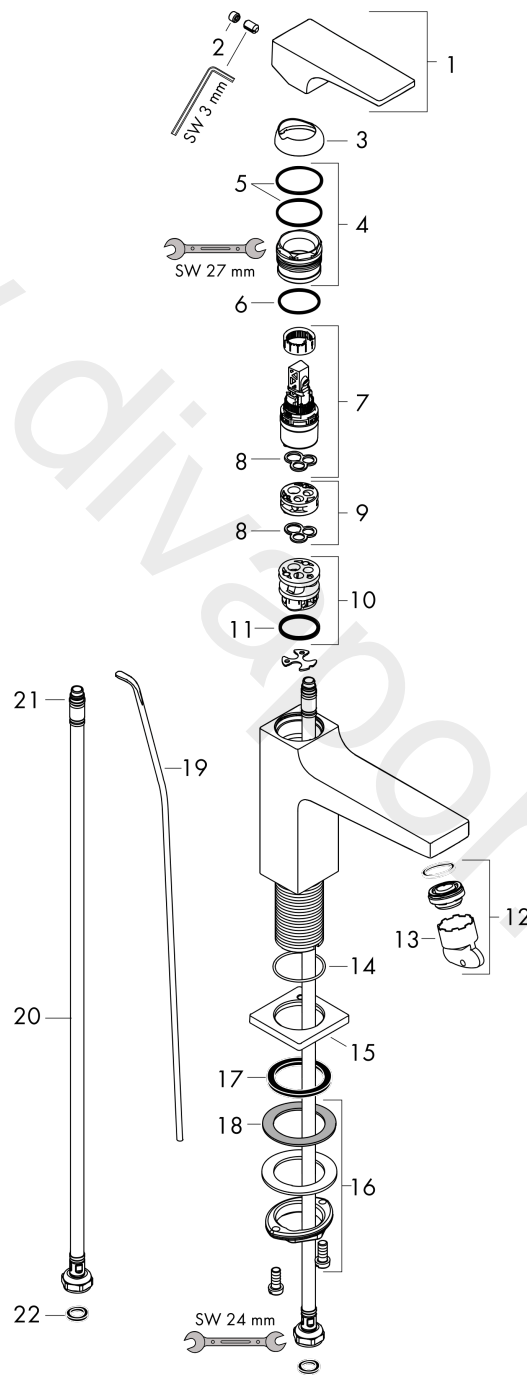

**Metropol**

**Single lever basin mixer 110 with lever handle and push-open waste set**

Finish: **Matt White** Article Number: **32507707**

**Flowchart**

**Metropol**  
**Single lever basin mixer 110 with lever handle and push-open waste set**  
 Finish: **Matt White** Article Number: **32507707**

**Exploded Drawing**

Year of production: >03/20

**Metropol****Single lever basin mixer 110 with lever handle and push-open waste set**Finish: **Matt White** Article Number: **32507707****Spare part list**

Year of production: &gt;03/20

Pos.	Description	Article Number	Price	PU
1	handle	92995700	£ 118,00	1
2	screw cover	95704000	£ 3,30	1
3	flange	92625700	£ 51,00	1
4	nut	92689000	£ 25,00	1
5	O-ring 27x1,5	92527000	£ 13,30	1
6	O-ring 25x1,5	98146000	£ 3,30	1
7	cartridge, assy	97685000	£ 64,00	1
8	seal	98865000	£ 35,00	1
9	adapter for cartridge	92628000	£ 20,50	1
10	adapter for cartridge	98866000	£ 35,00	1
11	O-ring 23x2	98398000	£ 3,30	1
12	aerator M24x1 (5 l/min)	92996000	£ 35,00	1
13	service tool	95661000	£ 6,10	1
14	O-ring 32x1,5	92936000	£ 3,30	1
15	escutcheon	93048700	£ 64,00	1
16	fixing set (Ø 32)	13961000	£ 25,00	1
17	flat seal	98749000	£ 6,10	1
18	lever collar	97548000	£ 3,30	1
19	pull rod	96657700	£ 19,80	1
20	connection hose 600 mm M8x0,75 G1/2	92482000	£ 43,00	1
21	O-ring 6,6x1,6	93019000	£ 3,30	1
22	sealing set	95581000	£ 6,10	1
a	push-open waste set	50100700	£ 109,20	1
b	fixation extension 35 mm	13898000	£ 79,00	1