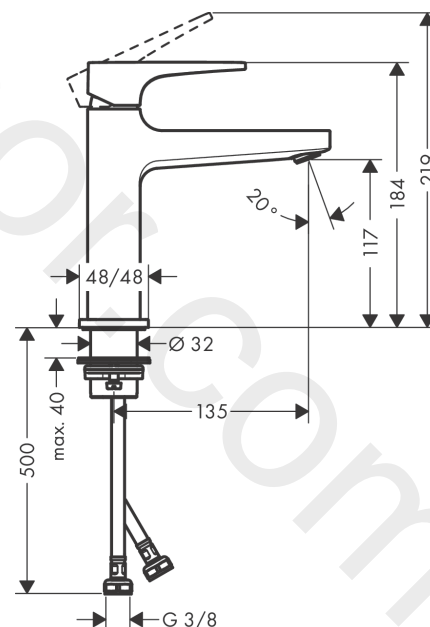

Scale drawing