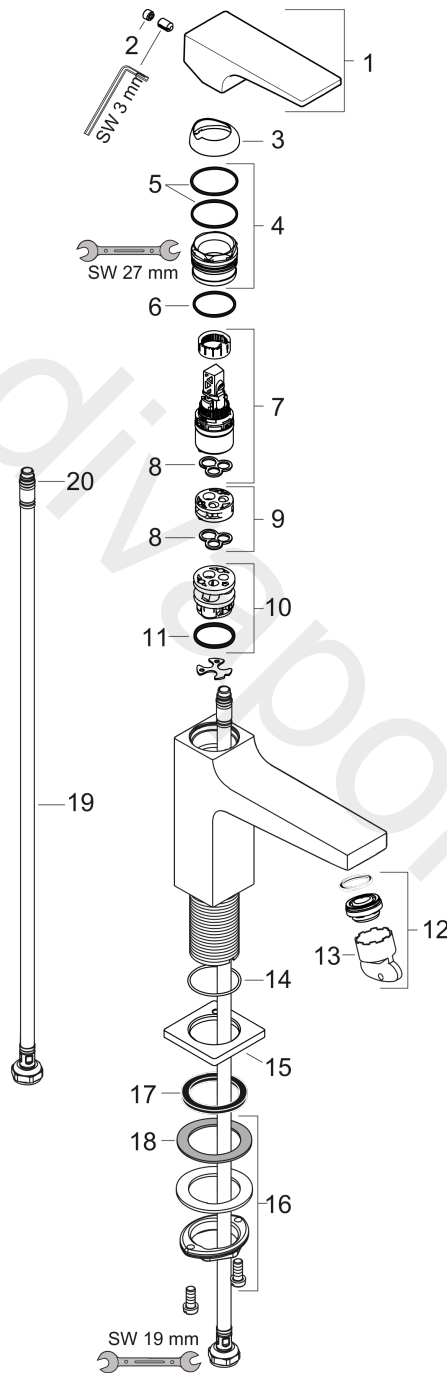

Metropol

Single lever basin mixer 110 with lever handle and push-open waste set

Finish: **Matt White** Article Number: **32507700**

Description

product features

- consists of: single lever basin mixer, waste set
- ComfortZone 110
- projection: 135 mm
- spout height: 117 mm
- handle variant: lever handle
- spray type: normal spray
- maximum flow rate at 3 bar: 5 l/min
- ceramic cartridge
- temperature limitation adjustable
- suitable for continuous flow water heaters
- push-open waste set G 1¼
- material waste set: metal
- connection type: G ¾ connections
- connection dimension: DN15
- EU taxonomy: max. 6 l/min - Substantial Contribution (SC) possible
- WRAS 2304007
- WRAS 2304007 - Approval letter 2304007

Exploded Drawing

Year of production: >11/19

Metropol**Single lever basin mixer 110 with lever handle and push-open waste set**Finish: **Matt White** Article Number: **32507700****Spare part list**

Year of production: >11/19

Pos.	Description	Article Number	Price	PU
1	handle	92995700	£ 118,00	1
2	screw cover	95704000	£ 3,30	1
3	flange	92625700	£ 51,00	1
4	nut	92689000	£ 25,00	1
5	O-ring 27x1,5	92527000	£ 13,30	1
6	O-ring 25x1,5	98146000	£ 3,30	1
7	cartridge, assy	97685000	£ 64,00	1
8	seal	98865000	£ 35,00	1
9	adapter for cartridge	92628000	£ 20,50	1
10	adapter for cartridge	98866000	£ 35,00	1
11	O-ring 23x2	98398000	£ 3,30	1
12	aerator M24x1 (5 l/min)	92996000	£ 35,00	1
13	service tool	95661000	£ 6,10	1
14	O-ring 32x1,5	92936000	£ 3,30	1
15	escutcheon	93048700	£ 64,00	1
16	fixing set (Ø 32)	13961000	£ 25,00	1
17	flat seal	98749000	£ 6,10	1
18	lever collar	97548000	£ 3,30	1
19	connection hose 600 mm M8x0,75 G3/8	96556000	£ 25,00	1
20	O-ring 6,6x1,6	93019000	£ 3,30	1
a	push-open waste set	50100700	£ 109,20	1
b	fixation extension 35 mm	13898000	£ 79,00	1