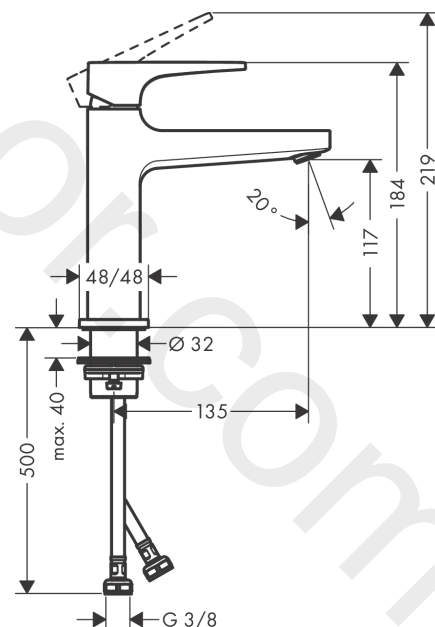

Scale drawing