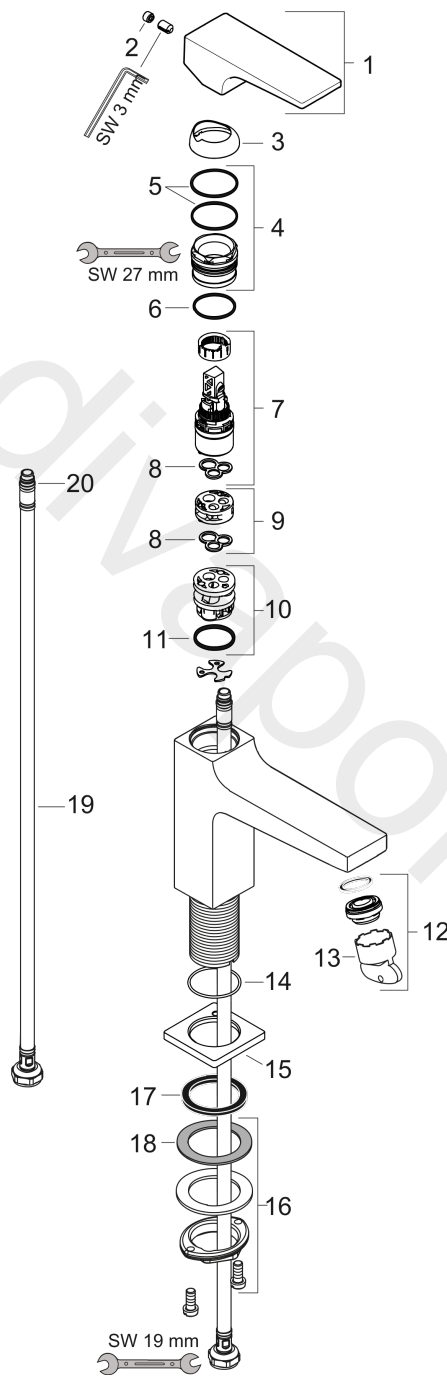

Metropol

Single lever basin mixer 110 with lever handle and push-open waste set

Finish: **Matt Black** Article Number: **32507670**

Description

product features

- consists of: single lever basin mixer, waste set
- ComfortZone 110
- projection: 135 mm
- spout height: 117 mm
- handle variant: lever handle
- spray type: normal spray
- maximum flow rate at 3 bar: 5 l/min
- ceramic cartridge
- temperature limitation adjustable
- suitable for continuous flow water heaters
- push-open waste set G 1¼
- material waste set: metal
- connection type: G ¾ connections
- connection dimension: DN15
- EU taxonomy: max. 6 l/min - Substantial Contribution (SC) possible
- WRAS 2304007
- WRAS 2304007 - Approval letter 2304007

Exploded Drawing

Year of production: >07/19

Metropol**Single lever basin mixer 110 with lever handle and push-open waste set**Finish: **Matt Black** Article Number: **32507670****Spare part list**

Year of production: >07/19

Pos.	Description	Article Number	Price	PU
1	handle	92995670	£ 118,00	1
2	screw cover	95704000	£ 3,30	1
3	flange	92625670	£ 51,00	1
4	nut	92689000	£ 25,00	1
5	O-ring 27x1,5	92527000	£ 13,30	1
6	O-ring 25x1,5	98146000	£ 3,30	1
7	cartridge, assy	97685000	£ 64,00	1
8	seal	98865000	£ 35,00	1
9	adapter for cartridge	92628000	£ 20,50	1
10	adapter for cartridge	98866000	£ 35,00	1
11	O-ring 23x2	98398000	£ 3,30	1
12	aerator M24x1 (5 l/min)	92996000	£ 35,00	1
13	service tool	95661000	£ 6,10	1
14	O-ring 32x1,5	92936000	£ 3,30	1
15	escutcheon	93048670	£ 64,00	1
16	fixing set (Ø 32)	13961000	£ 25,00	1
17	flat seal	98749000	£ 6,10	1
18	lever collar	97548000	£ 3,30	1
19	connection hose 450 mm M8x0,75 G3/8	97206000	£ 35,00	1
20	O-ring 6,6x1,6	93019000	£ 3,30	1
a	push-open waste set	50100670	£ 109,20	1
b	fixation extension 35 mm	13898000	£ 79,00	1