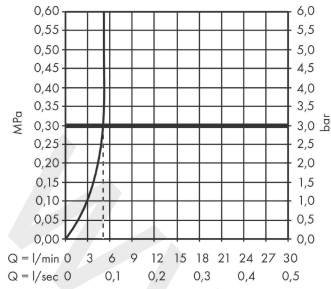

Metropol

Single lever basin mixer 110 with lever handle and push-open waste set

Finish: **Matt Black** Article Number: **32507670**

Description

product features

- consists of: single lever basin mixer, waste set
- ComfortZone 110
- projection: 135 mm
- spout height: 117 mm
- handle variant: lever handle
- spray type: normal spray
- maximum flow rate at 3 bar: 5 l/min
- ceramic cartridge
- temperature limitation adjustable
- suitable for continuous flow water heaters
- push-open waste set G 1¼
- material waste set: metal
- connection type: G ¾ connections
- connection dimension: DN15
- EU taxonomy: max. 6 l/min - Substantial Contribution (SC) possible
- WRAS 2304007
- WRAS 2304007 - Approval letter 2304007

Scale drawing

Metropol

Single lever basin mixer 110 with lever handle and push-open waste set

Finish: **Matt Black** Article Number: **32507670**

Flowchart

Metropol
Single lever basin mixer 110 with lever handle and push-open waste set
 Finish: **Matt Black** Article Number: **32507670**