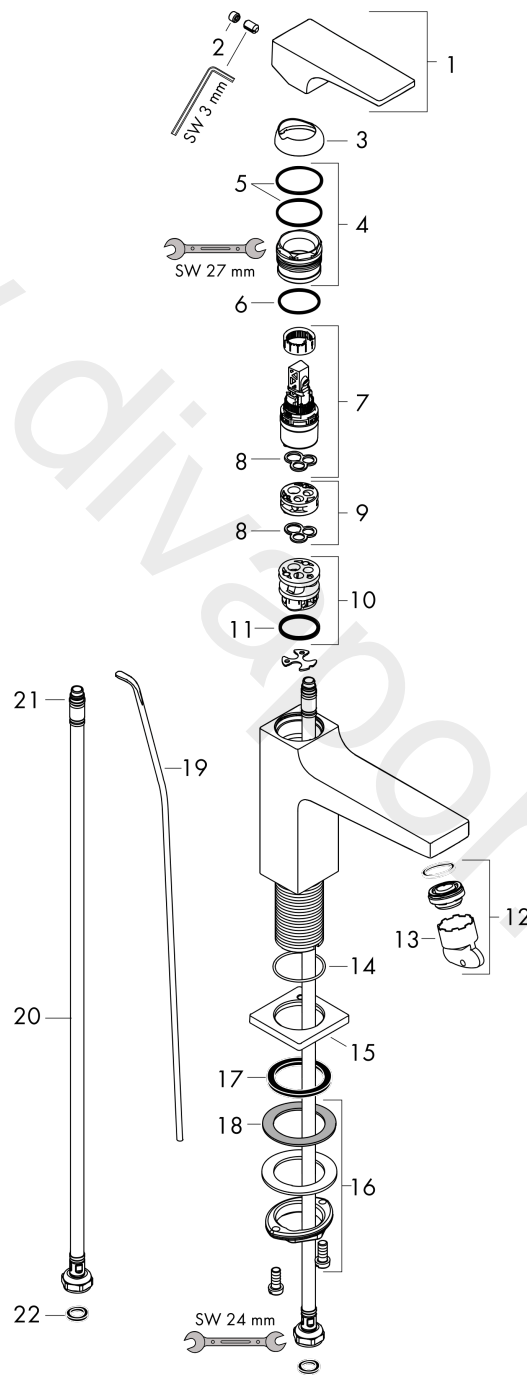

Metropol

Single lever basin mixer 110 with lever handle and push-open waste set

Finish: **Brushed Black Chrome** Article Number: **32507347**

Description

product features

- consists of: single lever basin mixer, waste set
- ComfortZone 110
- projection: 135 mm
- spout height: 117 mm
- handle variant: lever handle
- spray type: normal spray
- maximum flow rate at 3 bar: 4,5 l/min
- ceramic cartridge
- temperature limitation adjustable
- suitable for continuous flow water heaters
- push-open waste set G 1¼
- material waste set: metal
- connection type: G ½ connections
- connection dimension: DN15

Exploded Drawing

Year of production: >03/20

Metropol**Single lever basin mixer 110 with lever handle and push-open waste set**Finish: **Brushed Black Chrome** Article Number: **32507347****Spare part list**

Year of production: >03/20

Pos.	Description	Article Number	Price	PU
1	handle	92995340	£ 118,00	1
2	screw cover	95704000	£ 3,30	1
3	flange	92625340	£ 51,00	1
4	nut	92689000	£ 25,00	1
5	O-ring 27x1,5	92527000	£ 13,30	1
6	O-ring 25x1,5	98146000	£ 3,30	1
7	cartridge, assy	97685000	£ 64,00	1
8	seal	98865000	£ 35,00	1
9	adapter for cartridge	92628000	£ 20,50	1
10	adapter for cartridge	98866000	£ 35,00	1
11	O-ring 23x2	98398000	£ 3,30	1
12	aerator M24x1 (5 l/min)	92996000	£ 35,00	1
13	service tool	95661000	£ 6,10	1
14	O-ring 32x1,5	92936000	£ 3,30	1
15	escutcheon	93048340	£ 64,00	1
16	fixing set (Ø 32)	13961000	£ 25,00	1
17	flat seal	98749000	£ 6,10	1
18	lever collar	97548000	£ 3,30	1
19	pull rod	96657340	£ 19,80	1
20	connection hose 600 mm M8x0,75 G1/2	92482000	£ 43,00	1
21	O-ring 6,6x1,6	93019000	£ 3,30	1
22	sealing set	95581000	£ 6,10	1
a	push-open waste set	50100340	£ 117,00	1
b	fixation extension 35 mm	13898000	£ 79,00	1