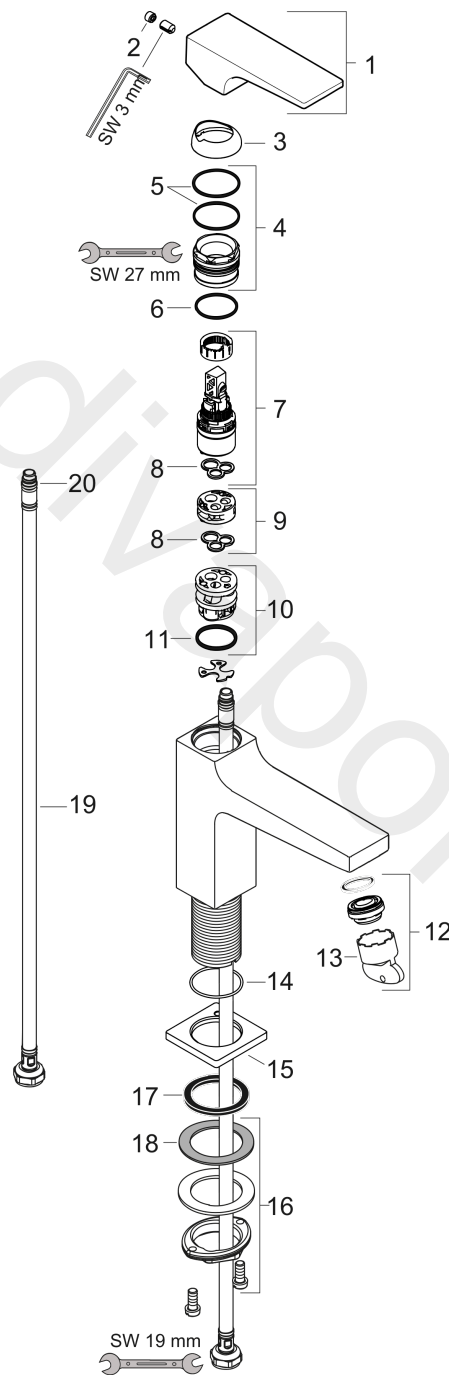

Metropol

Single lever basin mixer 110 with lever handle and push-open waste set

Finish: **Brushed Black Chrome** Article Number: **32507340**

Description

product features

- consists of: single lever basin mixer, waste set
- ComfortZone 110
- projection: 135 mm
- spout height: 117 mm
- handle variant: lever handle
- spray type: normal spray
- maximum flow rate at 3 bar: 5 l/min
- ceramic cartridge
- temperature limitation adjustable
- suitable for continuous flow water heaters
- push-open waste set G 1¼
- material waste set: metal
- connection type: G ¾ connections
- connection dimension: DN15
- EU taxonomy: max. 6 l/min - Substantial Contribution (SC) possible
- WRAS 2304007
- WRAS 2304007 - Approval letter 2304007

Exploded Drawing

Year of production: >11/19

Metropol

Single lever basin mixer 110 with lever handle and push-open waste set

Finish: **Brushed Black Chrome** Article Number: **32507340**

Spare part list

Year of production: >11/19

Pos.	Description	Article Number	Price	PU
1	handle	92995340	£ 118,00	1
2	screw cover	95704000	£ 3,30	1
3	flange	92625340	£ 51,00	1
4	nut	92689000	£ 25,00	1
5	O-ring 27x1,5	92527000	£ 13,30	1
6	O-ring 25x1,5	98146000	£ 3,30	1
7	cartridge, assy	97685000	£ 64,00	1
8	seal	98865000	£ 35,00	1
9	adapter for cartridge	92628000	£ 20,50	1
10	adapter for cartridge	98866000	£ 35,00	1
11	O-ring 23x2	98398000	£ 3,30	1
12	aerator M24x1 (5 l/min)	92996000	£ 35,00	1
13	service tool	95661000	£ 6,10	1
14	O-ring 32x1,5	92936000	£ 3,30	1
15	escutcheon	93048340	£ 64,00	1
16	fixing set (Ø 32)	13961000	£ 25,00	1
17	flat seal	98749000	£ 6,10	1
18	lever collar	97548000	£ 3,30	1
19	connection hose 600 mm M8x0,75 G3/8	96556000	£ 25,00	1
20	O-ring 6,6x1,6	93019000	£ 3,30	1
a	push-open waste set	50100340	£ 117,00	1
b	fixation extension 35 mm	13898000	£ 79,00	1