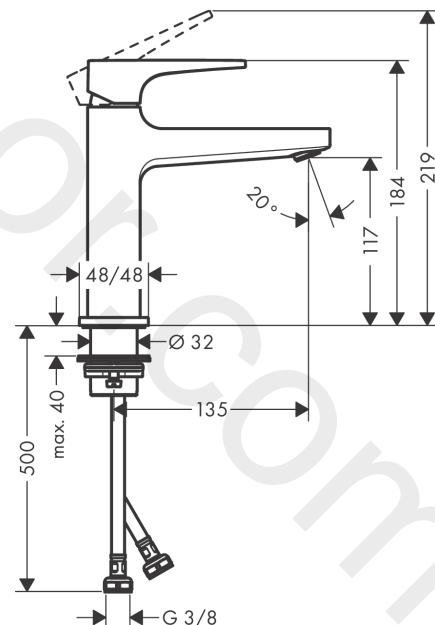

Scale drawing