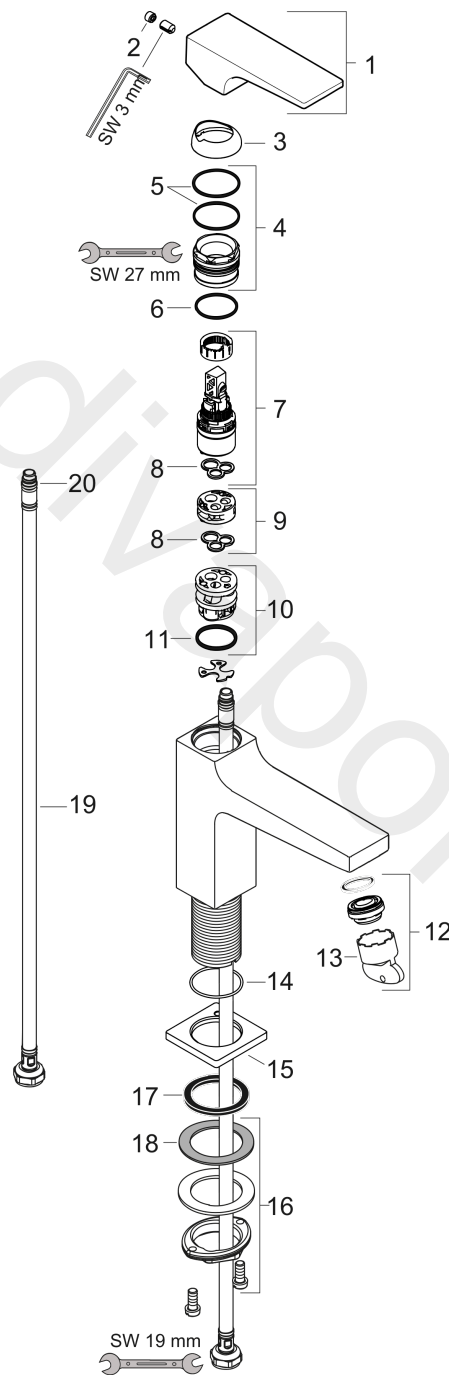

Metropol

Single lever basin mixer 110 with lever handle and push-open waste set

Finish: **Brushed Bronze** Article Number: **32507140**

Flowchart

Metropol
Single lever basin mixer 110 with lever handle and push-open waste set
 Finish: **Brushed Bronze** Article Number: **32507140**

Exploded Drawing

Year of production: >07/19

Metropol**Single lever basin mixer 110 with lever handle and push-open waste set**Finish: **Brushed Bronze** Article Number: **32507140****Spare part list**

Year of production: >07/19

Pos.	Description	Article Number	Price	PU
1	handle	92995140	£ 118,00	1
2	screw cover	95704000	£ 3,30	1
3	flange	92625140	£ 51,00	1
4	nut	92689000	£ 25,00	1
5	O-ring 27x1,5	92527000	£ 13,30	1
6	O-ring 25x1,5	98146000	£ 3,30	1
7	cartridge, assy	97685000	£ 64,00	1
8	seal	98865000	£ 35,00	1
9	adapter for cartridge	92628000	£ 20,50	1
10	adapter for cartridge	98866000	£ 35,00	1
11	O-ring 23x2	98398000	£ 3,30	1
12	aerator M24x1 (5 l/min)	92996000	£ 35,00	1
13	service tool	95661000	£ 6,10	1
14	O-ring 32x1,5	92936000	£ 3,30	1
15	escutcheon	93048140	£ 64,00	1
16	fixing set (Ø 32)	13961000	£ 25,00	1
17	flat seal	98749000	£ 6,10	1
18	lever collar	97548000	£ 3,30	1
19	connection hose 600 mm M8x0,75 G3/8	96556000	£ 25,00	1
20	O-ring 6,6x1,6	93019000	£ 3,30	1
a	push-open waste set	50100140	£ 117,00	1
b	fixation extension 35 mm	13898000	£ 79,00	1