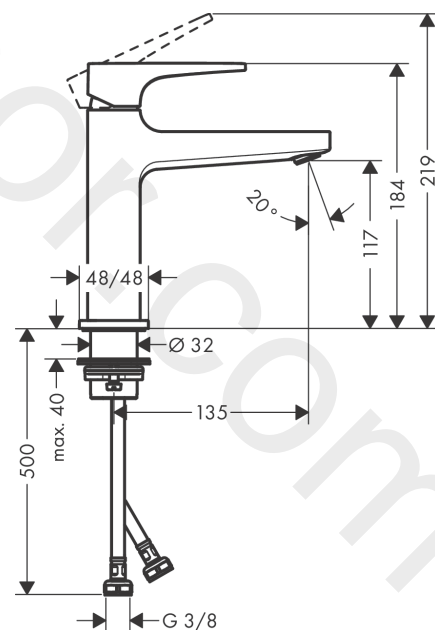

Scale drawing