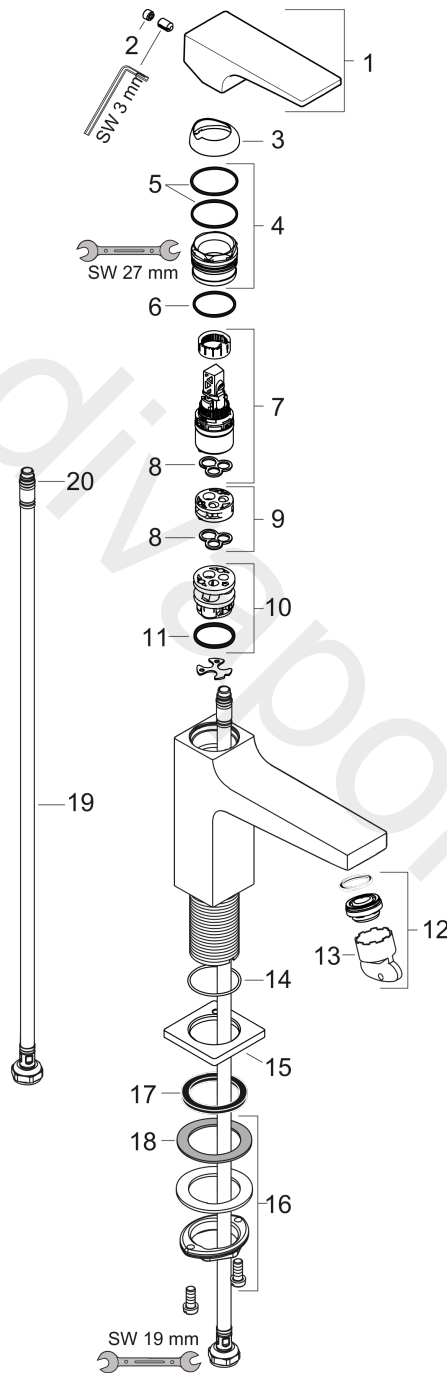

##### product features

- consists of: single lever basin mixer, waste set
- ComfortZone 110
- projection: 135 mm
- spout height: 117 mm
- handle variant: lever handle
- spray type: normal spray
- maximum flow rate at 3 bar: 5 l/min
- ceramic cartridge
- temperature limitation adjustable
- suitable for continuous flow water heaters
- push-open waste set G 1¼
- material waste set: metal
- connection type: G ¾ connections
- connection dimension: DN15
- EU taxonomy: max. 6 l/min - Substantial Contribution (SC) possible
- WRAS 2304007
- WRAS 2304007 - Approval letter 2304007

#### Scale drawing

**Metropol**

**Single lever basin mixer 110 with lever handle and push-open waste set**

Finish: **Chrome** Article Number: **32507000**

**Flowchart**

**Metropol**  
**Single lever basin mixer 110 with lever handle and push-open waste set**  
 Finish: **Chrome** Article Number: **32507000**

Exploded Drawing

Year of production: >01/17

**Metropol****Single lever basin mixer 110 with lever handle and push-open waste set**Finish: **Chrome** Article Number: **32507000****Spare part list**

Year of production: &gt;01/17

Pos.	Description	Article Number	Price	PU
1	handle	92995000	£ 79,00	1
2	screw cover	95704000	£ 3,30	1
3	flange	92625000	£ 35,00	1
4	nut	92689000	£ 25,00	1
5	O-ring 27x1,5	92527000	£ 13,30	1
6	O-ring 25x1,5	98146000	£ 3,30	1
7	cartridge, assy	97685000	£ 64,00	1
8	seal	98865000	£ 35,00	1
9	adapter for cartridge	92628000	£ 20,50	1
10	adapter for cartridge	98866000	£ 35,00	1
11	O-ring 23x2	98398000	£ 3,30	1
12	aerator M24x1 (5 l/min)	92996000	£ 35,00	1
13	service tool	95661000	£ 6,10	1
14	O-ring 32x1,5	92936000	£ 3,30	1
15	escutcheon	93048000	£ 43,00	1
16	fixing set (Ø 32)	13961000	£ 25,00	1
17	flat seal	98749000	£ 6,10	1
18	lever collar	97548000	£ 3,30	1
19	connection hose 600 mm M8x0,75 G3/8	96556000	£ 25,00	1
20	O-ring 6,6x1,6	93019000	£ 3,30	1
21	sealing set	95581000	£ 6,10	1
a	push-open waste set	50100000	£ 78,00	1
b	fixation extension 35 mm	13898000	£ 79,00	1