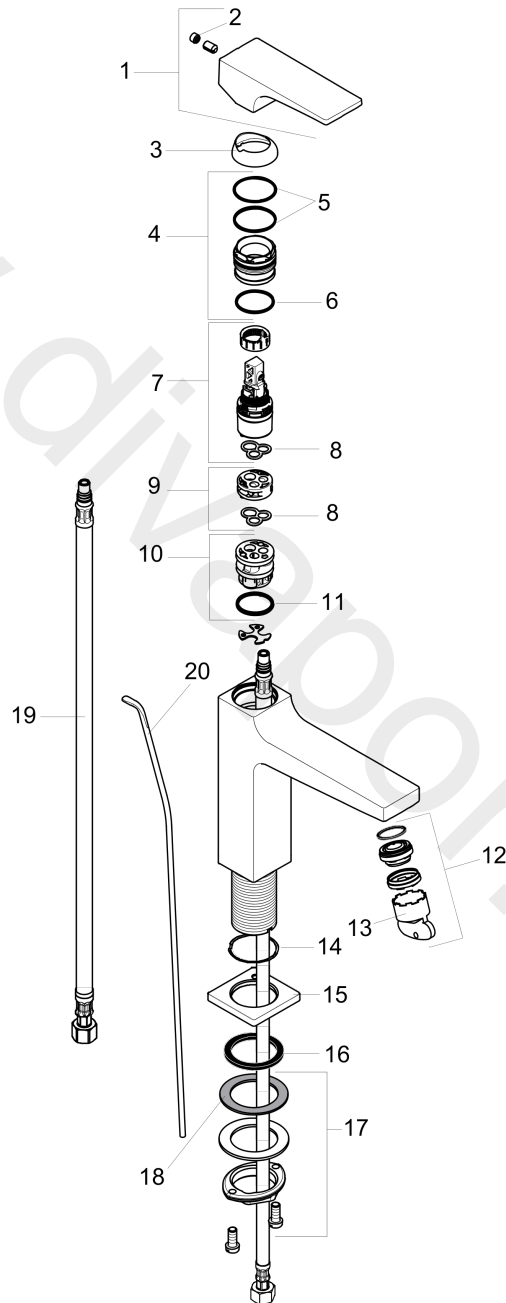

**Metropol**

**Single lever basin mixer 110 with lever handle and pop-up waste set**

Finish: **Matt White** Article Number: **32506701**

**Description**

**product features**

- ComfortZone 110
- handle variant: lever handle
- spray type: normal spray
- maximum flow rate at 3 bar: 4,5 l/min
- ceramic cartridge
- temperature limitation adjustable
- suitable for continuous flow water heaters
- pop-up waste set G 1
- connection type: G 3/8 connections

**Technology**

**Product image**

**Metropol**  
**Single lever basin mixer 110 with lever handle and pop-up waste set**  
 Finish: **Matt White** Article Number: **32506701**

Exploded Drawing

Year of production: >06/20

**Metropol****Single lever basin mixer 110 with lever handle and pop-up waste set**Finish: **Matt White** Article Number: **32506701****Spare part list**

Year of production: &gt;06/20

Pos.	Description	Article Number	Price	PU
1	handle	92995700	£ 118,00	1
2	screw cover	95704000	£ 3,30	1
3	flange	92625700	£ 51,00	1
4	nut	92689000	£ 25,00	1
5	O-ring 27x1,5	92527000	£ 13,30	1
6	O-ring 25x1,5	98146000	£ 3,30	1
7	cartridge, assy	95973001	£ 79,00	1
8	seal	98865000	£ 35,00	1
9	adapter for cartridge	92628000	£ 20,50	1
10	adapter for cartridge	98866000	£ 35,00	1
11	O-ring 23x2	98398000	£ 3,30	1
12	aerator M24x1 (4,5 l/min)	93202000	-	1
13	service tool	95661000	£ 6,10	1
14	O-ring 32x1,5	92936000	£ 3,30	1
15	escutcheon	93048700	£ 64,00	1
16	flat seal	98749000	£ 6,10	1
17	fixing set (Ø 32)	13961000	£ 25,00	1
18	lever collar	97548000	£ 3,30	1
19	connection hose 23½" M8x0,75 3/8"	98600001	-	1
20	pull rod	96657700	£ 19,80	1
a	O-ring 7x1,5	98422000	£ 3,30	1