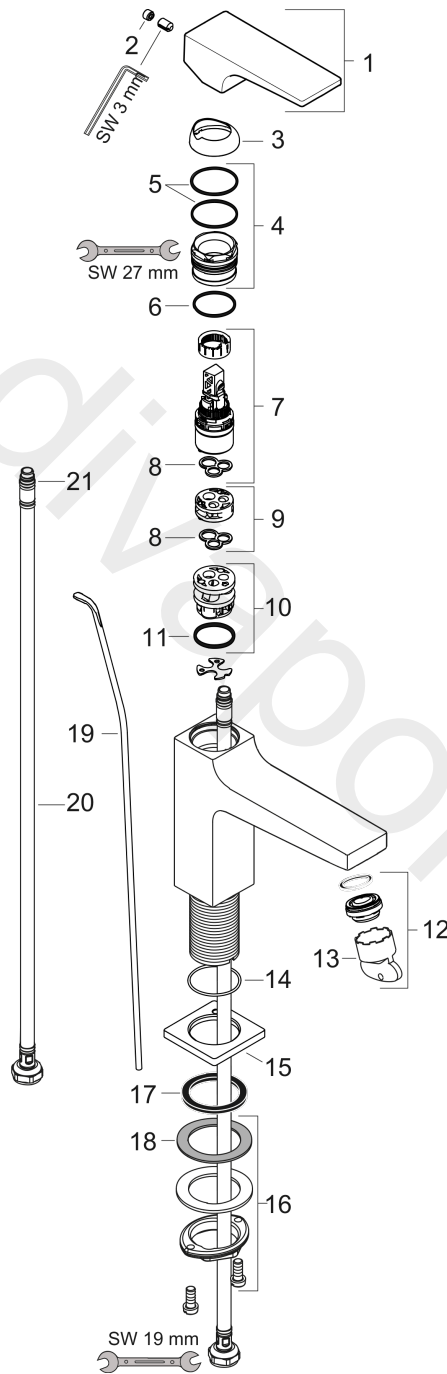

Metropol

Single lever basin mixer 110 with lever handle and pop-up waste set

Finish: **Chrome** Article Number: **32506000**

Description

product features

- consists of: single lever basin mixer, waste set
- ComfortZone 110
- projection: 135 mm
- spout height: 117 mm
- handle variant: lever handle
- spray type: normal spray
- maximum flow rate at 3 bar: 5 l/min
- ceramic cartridge
- temperature limitation adjustable
- suitable for continuous flow water heaters
- pop-up waste set G 1¼
- material waste set: metal
- connection type: G ¾ connections
- connection dimension: DN15
- EU taxonomy: max. 6 l/min - Substantial Contribution (SC) possible
- WRAS 2305039
- WRAS 2305039 - Approval letter 2305039

Exploded Drawing

Year of production: >10/16

Metropol**Single lever basin mixer 110 with lever handle and pop-up waste set**Finish: **Chrome** Article Number: **32506000****Spare part list**

Year of production: >10/16

Pos.	Description	Article Number	Price	PU
1	handle	92995000	£ 79,00	1
2	screw cover	95704000	£ 3,30	1
3	flange	92625000	£ 35,00	1
4	nut	92689000	£ 25,00	1
5	O-ring 27x1,5	92527000	£ 13,30	1
6	O-ring 25x1,5	98146000	£ 3,30	1
7	cartridge, assy	97685000	£ 64,00	1
8	seal	98865000	£ 35,00	1
9	adapter for cartridge	92628000	£ 20,50	1
10	adapter for cartridge	98866000	£ 35,00	1
11	O-ring 23x2	98398000	£ 3,30	1
12	aerator M24x1 (5 l/min)	92996000	£ 35,00	1
13	service tool	95661000	£ 6,10	1
14	O-ring 32x1,5	92936000	£ 3,30	1
15	escutcheon	93048000	£ 43,00	1
16	fixing set (Ø 32)	13961000	£ 25,00	1
17	flat seal	98749000	£ 6,10	1
18	lever collar	97548000	£ 3,30	1
19	pull rod	96657000	£ 13,30	1
20	connection hose 600 mm M8x0,75 G3/8	96556000	£ 25,00	1
21	O-ring 6,6x1,6	93019000	£ 3,30	1
22	sealing set	95581000	£ 6,10	1
a	pop up waste	94139000	£ 96,00	1
b	fixation extension 35 mm	13898000	£ 79,00	1