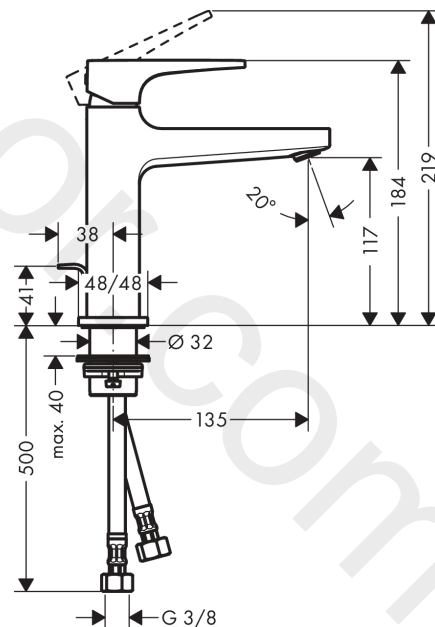

Scale drawing