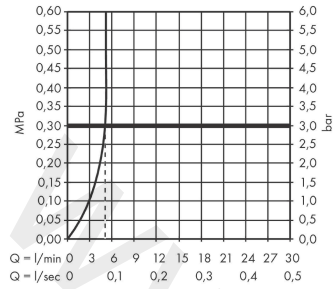

Metropol

Single lever basin mixer 100 CoolStart with lever handle and push-open waste set

Finish: **Chrome** Article Number: **32503000**

Flowchart