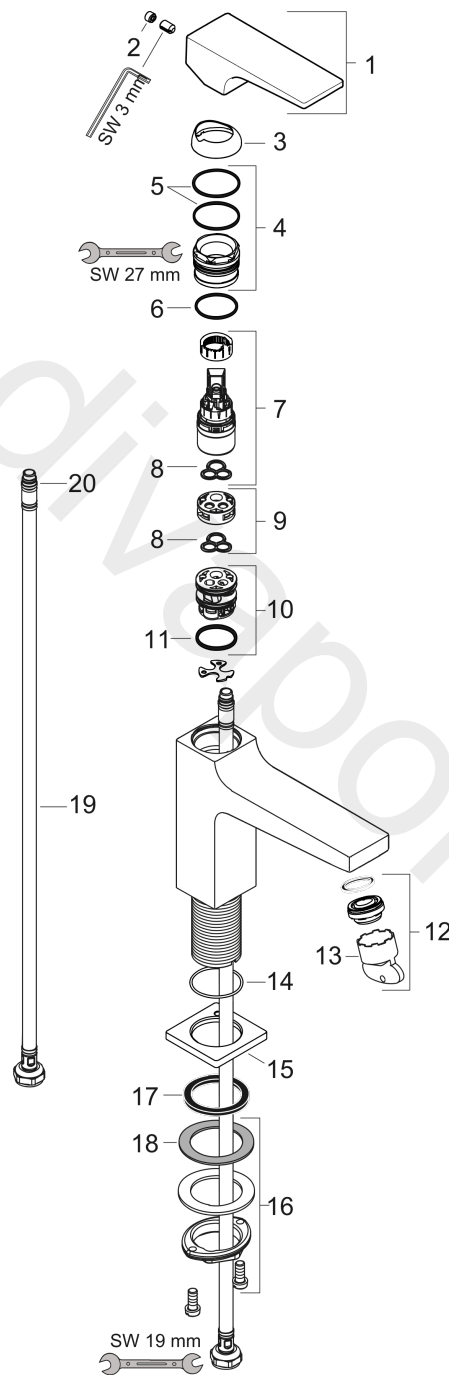

Metropol

Single lever basin mixer 100 CoolStart with lever handle and push-open waste set

Finish: **Chrome** Article Number: **32503000**

Description

product features

- consists of: single lever basin mixer, waste set
- ComfortZone 100
- projection: 157 mm
- spout height: 89 mm
- handle variant: lever handle
- spray type: normal spray
- maximum flow rate at 3 bar: 5 l/min
- ceramic cartridge
- temperature limitation adjustable
- suitable for continuous flow water heaters
- push-open waste set G 1¼
- material waste set: metal
- connection type: G ¾ connections
- connection dimension: DN15
- cold water in basic handle position
- EU taxonomy: max. 6 l/min - Substantial Contribution (SC) possible
- WRAS 2304007
- WRAS 2304007 - Approval letter 2304007

Year of production: >01/17

Metropol

Single lever basin mixer 100 CoolStart with lever handle and push-open waste set

Finish: **Chrome** Article Number: **32503000**

Spare part list

Year of production: >01/17

Pos.	Description	Article Number	Price	PU
1	handle	93025000	£ 64,00	1
2	screw cover	95704000	£ 3,30	1
3	flange	92625000	£ 35,00	1
4	nut	92689000	£ 25,00	1
5	O-ring 27x1,5	92527000	£ 13,30	1
6	O-ring 25x1,5	98146000	£ 3,30	1
7	cartridge, assy	97685000	£ 64,00	1
8	seal	98865000	£ 35,00	1
9	adapter for cartridge	92628000	£ 20,50	1
10	adapter for cartridge	95975000	£ 9,00	1
11	O-ring 23x2	98398000	£ 3,30	1
12	aerator M24x1 (5 l/min)	92996000	£ 35,00	1
13	service tool	95661000	£ 6,10	1
14	O-ring 32x1,5	92936000	£ 3,30	1
15	escutcheon	93048000	£ 43,00	1
16	fixing set (Ø 32)	13961000	£ 25,00	1
17	flat seal	98749000	£ 6,10	1
18	lever collar	97548000	£ 3,30	1
19	connection hose 450 mm M8x0,75 G3/8	97206000	£ 35,00	1
20	O-ring 6,6x1,6	93019000	£ 3,30	1
21	sealing set	95581000	£ 6,10	1
a	push-open waste set	50100000	£ 78,00	1
b	fixation extension 35 mm	13898000	£ 79,00	1