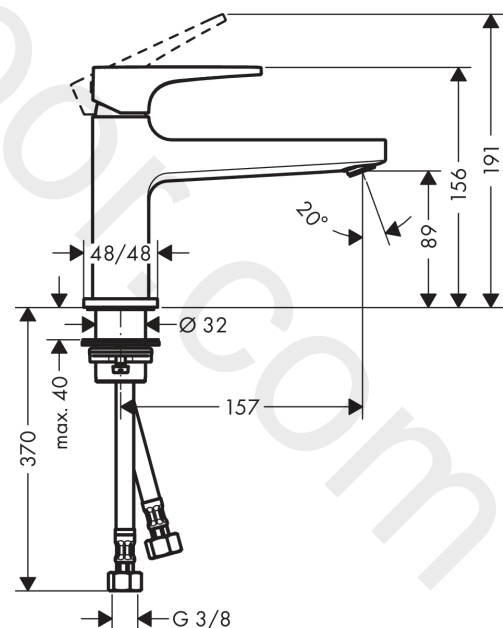

Scale drawing