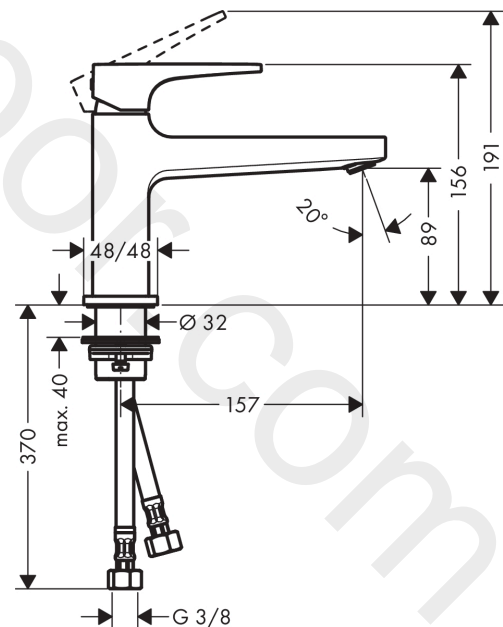

Scale drawing