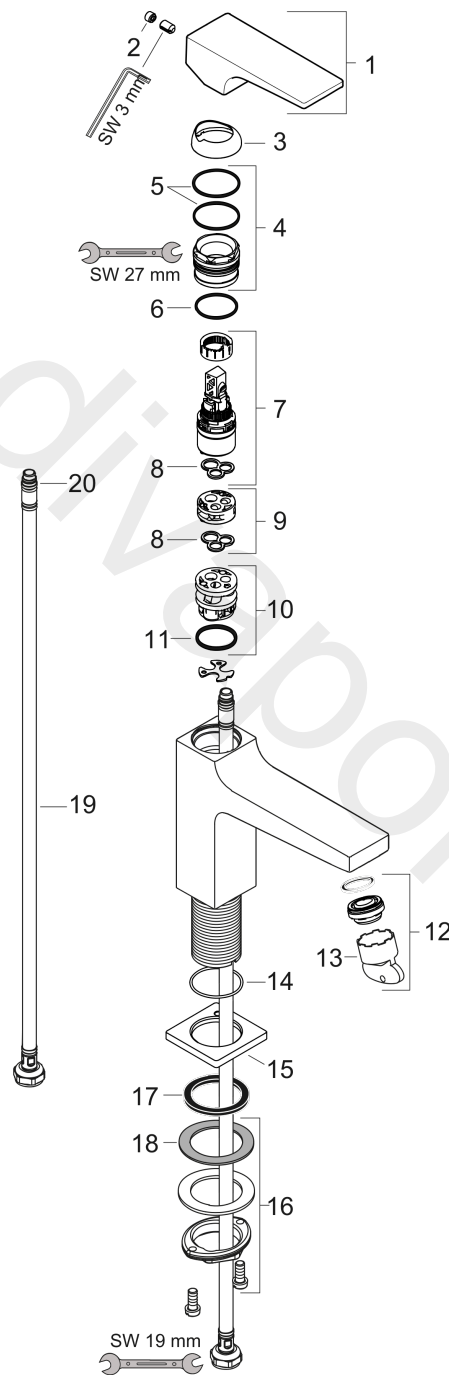

Metropol

Single lever basin mixer 100 with lever handle and push-open waste set

Finish: **Chrome** Article Number: **32502000**

Description

product features

- consists of: single lever basin mixer, waste set
- ComfortZone 100
- projection: 157 mm
- spout height: 89 mm
- handle variant: lever handle
- spray type: normal spray
- maximum flow rate at 3 bar: 5 l/min
- ceramic cartridge
- temperature limitation adjustable
- suitable for continuous flow water heaters
- push-open waste set G 1¼
- material waste set: metal
- connection type: G ¾ connections
- connection dimension: DN15
- EU taxonomy: max. 6 l/min - Substantial Contribution (SC) possible
- WRAS 2304007
- WRAS 2304007 - Approval letter 2304007

Exploded Drawing

Year of production: >01/17

Metropol

Single lever basin mixer 100 with lever handle and push-open waste set

Finish: **Chrome** Article Number: **32502000**

Spare part list

Year of production: >01/17

Pos.	Description	Article Number	Price	PU
1	handle	92995000	£ 79,00	1
2	screw cover	95704000	£ 3,30	1
3	flange	92625000	£ 35,00	1
4	nut	92689000	£ 25,00	1
5	O-ring 27x1,5	92527000	£ 13,30	1
6	O-ring 25x1,5	98146000	£ 3,30	1
7	cartridge, assy	97685000	£ 64,00	1
8	seal	98865000	£ 35,00	1
9	adapter for cartridge	92628000	£ 20,50	1
10	adapter for cartridge	98866000	£ 35,00	1
11	O-ring 23x2	98398000	£ 3,30	1
12	aerator M24x1 (5 l/min)	92996000	£ 35,00	1
13	service tool	95661000	£ 6,10	1
14	O-ring 32x1,5	92936000	£ 3,30	1
15	escutcheon	93048000	£ 43,00	1
16	fixing set (Ø 32)	13961000	£ 25,00	1
17	flat seal	98749000	£ 6,10	1
18	lever collar	97548000	£ 3,30	1
19	connection hose 450 mm M8x0,75 G3/8	97206000	£ 35,00	1
20	O-ring 6,6x1,6	93019000	£ 3,30	1
a	push-open waste set	50100000	£ 78,00	1
b	fixation extension 35 mm	13898000	£ 79,00	1