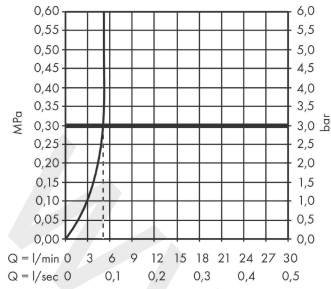

Metropol

Single lever basin mixer 100 with lever handle and push-open waste set

Finish: **Chrome** Article Number: **32502000**

Flowchart