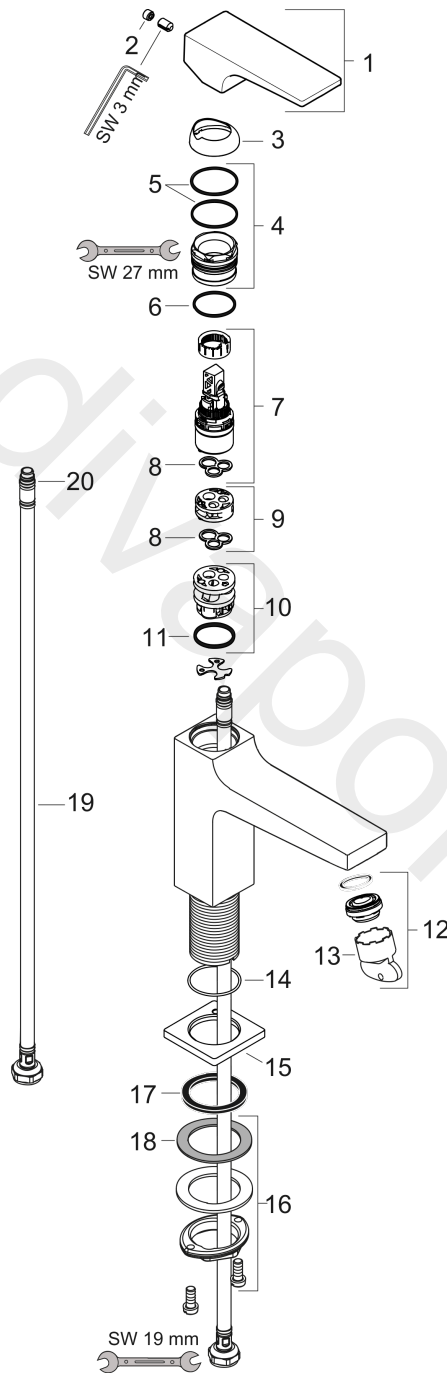

Metropol

Single lever basin mixer 100 with lever handle for handrinse basins with push-open waste set

Finish: Polished Gold Optic Article Number: 32500990

Description

product features

- consists of: single lever basin mixer, waste set
- ComfortZone 100
- projection: 127 mm
- spout height: 89 mm
- handle variant: lever handle
- spray type: normal spray
- maximum flow rate at 3 bar: 5 l/min
- ceramic cartridge
- temperature limitation adjustable
- suitable for continuous flow water heaters
- push-open waste set G 1¼
- material waste set: metal
- connection type: G ¾ connections
- connection dimension: DN15
- EU taxonomy: max. 6 l/min - Substantial Contribution (SC) possible

Finish: **Polished Gold Optic**

Article Number: **32500990**

Exploded Drawing

Year of production: >07/19

Metropol**Single lever basin mixer 100 with lever handle for handrinse basins with push-open waste set**Finish: **Polished Gold Optic** Article Number: **32500990****Spare part list**

Year of production: >07/19

Pos.	Description	Article Number	Price	PU
1	handle	92995990	£ 118,00	1
2	screw cover	95704000	£ 3,30	1
3	flange	92625990	£ 51,00	1
4	nut	92689000	£ 25,00	1
5	O-ring 27x1,5	92527000	£ 13,30	1
6	O-ring 25x1,5	98146000	£ 3,30	1
7	cartridge, assy	97685000	£ 64,00	1
8	seal	98865000	£ 35,00	1
9	adapter for cartridge	92628000	£ 20,50	1
10	adapter for cartridge	98866000	£ 35,00	1
11	O-ring 23x2	98398000	£ 3,30	1
12	aerator M24x1 (5 l/min)	92996000	£ 35,00	1
13	service tool	95661000	£ 6,10	1
14	O-ring 32x1,5	92936000	£ 3,30	1
15	escutcheon	93048990	£ 64,00	1
16	fixing set (Ø 32)	13961000	£ 25,00	1
17	flat seal	98749000	£ 6,10	1
18	lever collar	97548000	£ 3,30	1
19	connection hose 450 mm M8x0,75 G3/8	97206000	£ 35,00	1
20	O-ring 6,6x1,6	93019000	£ 3,30	1
a	push-open waste set	50100990	£ 117,00	1
b	fixation extension 35 mm	13898000	£ 79,00	1