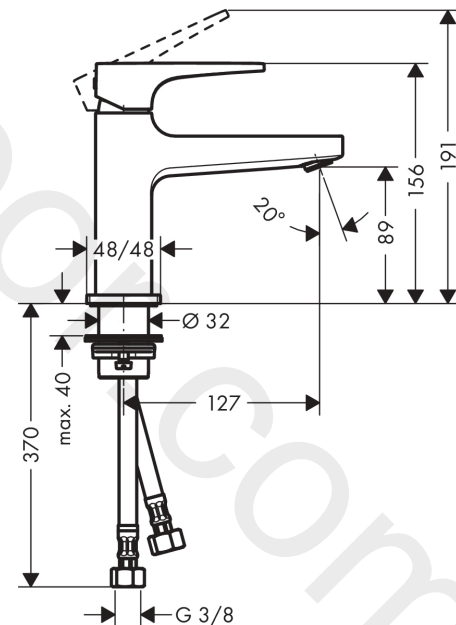

Scale drawing