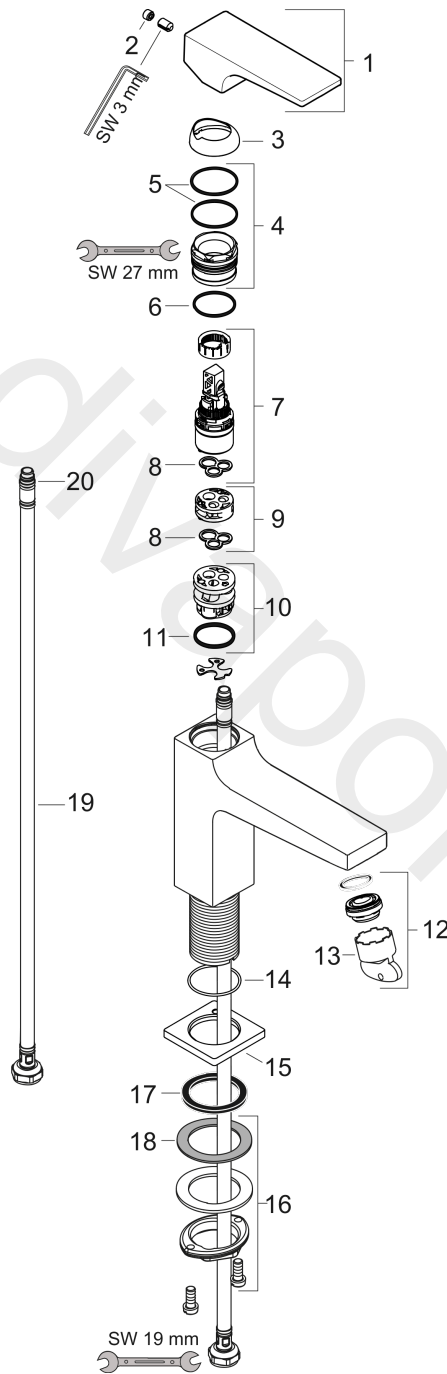

### Scale drawing

**Metropol**

**Single lever basin mixer 100 with lever handle for handrinse basins with push-open waste set**

Finish: **Matt White** Article Number: **32500700**

**Flowchart**

**Metropol**

**Single lever basin mixer 100 with lever handle for handrinse basins with push-open waste set**

Finish: **Matt White** Article Number: **32500700**

**Exploded Drawing**

Year of production: >11/19

**Metropol****Single lever basin mixer 100 with lever handle for handrinse basins with push-open waste set**Finish: **Matt White** Article Number: **32500700****Spare part list**

Year of production: &gt;11/19

Pos.	Description	Article Number	Price	PU
1	handle	92995700	£ 118,00	1
2	screw cover	95704000	£ 3,30	1
3	flange	92625700	£ 51,00	1
4	nut	92689000	£ 25,00	1
5	O-ring 27x1,5	92527000	£ 13,30	1
6	O-ring 25x1,5	98146000	£ 3,30	1
7	cartridge, assy	97685000	£ 64,00	1
8	seal	98865000	£ 35,00	1
9	adapter for cartridge	92628000	£ 20,50	1
10	adapter for cartridge	98866000	£ 35,00	1
11	O-ring 23x2	98398000	£ 3,30	1
12	aerator M24x1 (5 l/min)	92996000	£ 35,00	1
13	service tool	95661000	£ 6,10	1
14	O-ring 32x1,5	92936000	£ 3,30	1
15	escutcheon	93048700	£ 64,00	1
16	fixing set (Ø 32)	13961000	£ 25,00	1
17	flat seal	98749000	£ 6,10	1
18	lever collar	97548000	£ 3,30	1
19	connection hose 450 mm M8x0,75 G3/8	97206000	£ 35,00	1
20	O-ring 6,6x1,6	93019000	£ 3,30	1
a	push-open waste set	50100700	£ 109,20	1
b	fixation extension 35 mm	13898000	£ 79,00	1