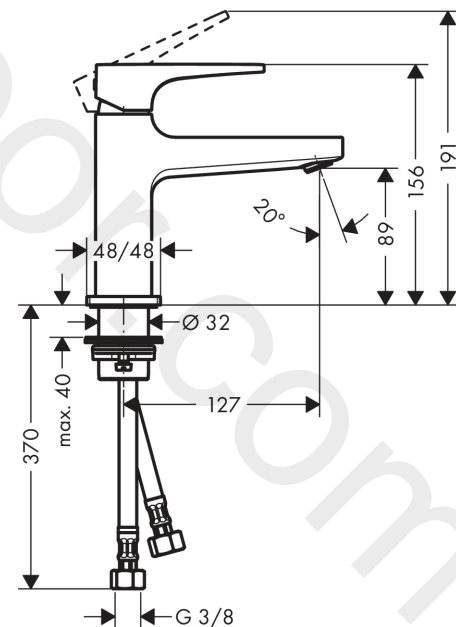

#### product features

- consists of: single lever basin mixer, waste set
- ComfortZone 100
- projection: 127 mm
- spout height: 89 mm
- handle variant: lever handle
- spray type: normal spray
- maximum flow rate at 3 bar: 5 l/min
- ceramic cartridge
- temperature limitation adjustable
- suitable for continuous flow water heaters
- push-open waste set G 1¼
- material waste set: metal
- connection type: G ¾ connections
- connection dimension: DN15
- EU taxonomy: max. 6 l/min - Substantial Contribution (SC) possible
- WRAS 2305039
- WRAS 2305039 - Approval letter 2305039

### Scale drawing

**Metropol**

**Single lever basin mixer 100 with lever handle for handrinse basins with push-open waste set**

Finish: **Matt White** Article Number: **32500700**

**Flowchart**

**Metropol**

Year of production: &gt;11/19

Pos.	Description	Article Number	Price	PU
1	handle	92995700	£ 118,00	1
2	screw cover	95704000	£ 3,30	1
3	flange	92625700	£ 51,00	1
4	nut	92689000	£ 25,00	1
5	O-ring 27x1,5	92527000	£ 13,30	1
6	O-ring 25x1,5	98146000	£ 3,30	1
7	cartridge, assy	97685000	£ 64,00	1
8	seal	98865000	£ 35,00	1
9	adapter for cartridge	92628000	£ 20,50	1
10	adapter for cartridge	98866000	£ 35,00	1
11	O-ring 23x2	98398000	£ 3,30	1
12	aerator M24x1 (5 l/min)	92996000	£ 35,00	1
13	service tool	95661000	£ 6,10	1
14	O-ring 32x1,5	92936000	£ 3,30	1
15	escutcheon	93048700	£ 64,00	1
16	fixing set (Ø 32)	13961000	£ 25,00	1
17	flat seal	98749000	£ 6,10	1
18	lever collar	97548000	£ 3,30	1
19	connection hose 450 mm M8x0,75 G3/8	97206000	£ 35,00	1
20	O-ring 6,6x1,6	93019000	£ 3,30	1
a	push-open waste set	50100700	£ 109,20	1
b	fixation extension 35 mm	13898000	£ 79,00	1