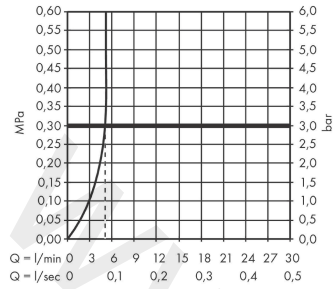

Metropol

Single lever basin mixer 100 with lever handle for handrinse basins with push-open waste set

Finish: **Matt Black** Article Number: **32500670**

Flowchart