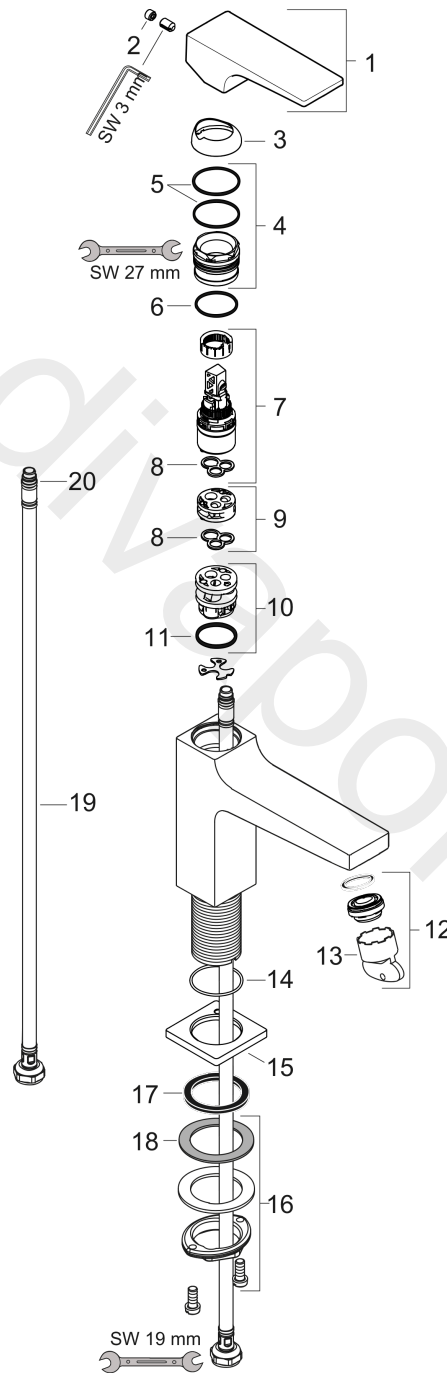

Metropol

Single lever basin mixer 100 with lever handle for handrinse basins with push-open waste set

Finish: **Brushed Black Chrome** Article Number: **32500340**

Description

product features

- consists of: single lever basin mixer, waste set
- ComfortZone 100
- projection: 127 mm
- spout height: 89 mm
- handle variant: lever handle
- spray type: normal spray
- maximum flow rate at 3 bar: 5 l/min
- ceramic cartridge
- temperature limitation adjustable
- suitable for continuous flow water heaters
- push-open waste set G 1¼
- material waste set: metal
- connection type: G ¾ connections
- connection dimension: DN15
- EU taxonomy: max. 6 l/min - Substantial Contribution (SC) possible
- WRAS 2305039
- WRAS 2305039 - Approval letter 2305039

Finish: **Brushed Black Chrome**

Article Number: **32500340**

Exploded Drawing

Year of production: >11/19

Metropol

Single lever basin mixer 100 with lever handle for handrinse basins with push-open waste set

Finish: **Brushed Black Chrome** Article Number: **32500340**

Spare part list

Year of production: >11/19

Pos.	Description	Article Number	Price	PU
1	handle	92995340	£ 118,00	1
2	screw cover	95704000	£ 3,30	1
3	flange	92625340	£ 51,00	1
4	nut	92689000	£ 25,00	1
5	O-ring 27x1,5	92527000	£ 13,30	1
6	O-ring 25x1,5	98146000	£ 3,30	1
7	cartridge, assy	97685000	£ 64,00	1
8	seal	98865000	£ 35,00	1
9	adapter for cartridge	92628000	£ 20,50	1
10	adapter for cartridge	98866000	£ 35,00	1
11	O-ring 23x2	98398000	£ 3,30	1
12	aerator M24x1 (5 l/min)	92996000	£ 35,00	1
13	service tool	95661000	£ 6,10	1
14	O-ring 32x1,5	92936000	£ 3,30	1
15	escutcheon	93048340	£ 64,00	1
16	fixing set (Ø 32)	13961000	£ 25,00	1
17	flat seal	98749000	£ 6,10	1
18	lever collar	97548000	£ 3,30	1
19	connection hose 450 mm M8x0,75 G3/8	97206000	£ 35,00	1
20	O-ring 6,6x1,6	93019000	£ 3,30	1
a	push-open waste set	50100340	£ 117,00	1
b	fixation extension 35 mm	13898000	£ 79,00	1