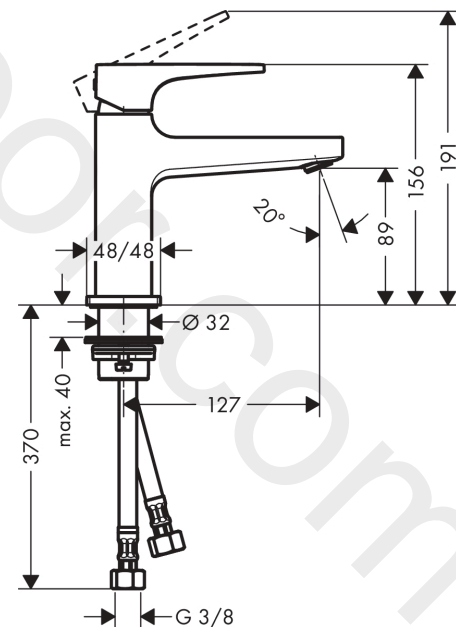

Scale drawing