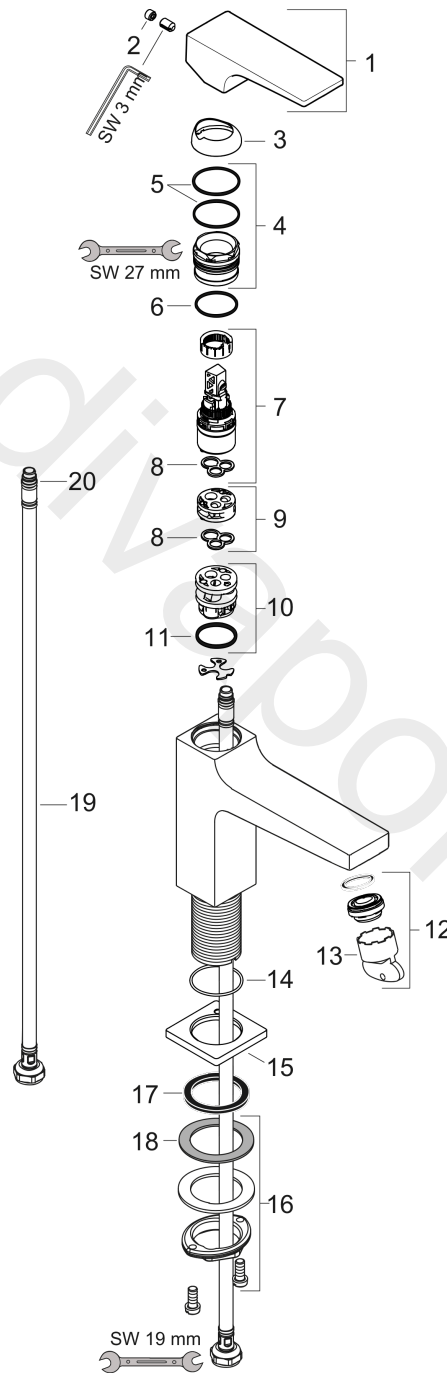

**Metropol**

**Single lever basin mixer 100 with lever handle for handrinse basins with push-open waste set**

Finish: **Brushed Bronze** Article Number: **32500140**

**Flowchart**

**Metropol**

**Single lever basin mixer 100 with lever handle for handrinse basins with push-open waste set**

Finish: **Brushed Bronze**

Article Number: **32500140**

**Exploded Drawing**

Year of production: >07/19

## Metropol

Single lever basin mixer 100 with lever handle for handrinse basins with push-open waste set

Finish: **Brushed Bronze** Article Number: **32500140**

### Spare part list

Year of production: >07/19

Pos.	Description	Article Number	Price	PU
1	handle	92995140	£ 118,00	1
2	screw cover	95704000	£ 3,30	1
3	flange	92625140	£ 51,00	1
4	nut	92689000	£ 25,00	1
5	O-ring 27x1,5	92527000	£ 13,30	1
6	cartridge, assy	97685000	£ 64,00	1
7	seal	98865000	£ 35,00	1
8	adapter for cartridge	92628000	£ 20,50	1
9	adapter for cartridge	98866000	£ 35,00	1
10	O-ring 23x2	98398000	£ 3,30	1
11	aerator M24x1 (5 l/min)	92996000	£ 35,00	1
12	service tool	95661000	£ 6,10	1
13	O-ring 32x1,5	92936000	£ 3,30	1
14	escutcheon	93048140	£ 64,00	1
15	fixing set (Ø 32)	13961000	£ 25,00	1
16	flat seal	98749000	£ 6,10	1
17	lever collar	97548000	£ 3,30	1
18	connection hose 450 mm M8x0,75 G3/8	97206000	£ 35,00	1
19	O-ring 6,6x1,6	93019000	£ 3,30	1
a	push-open waste set	50100140	£ 117,00	1
b	fixation extension 35 mm	13898000	£ 79,00	1