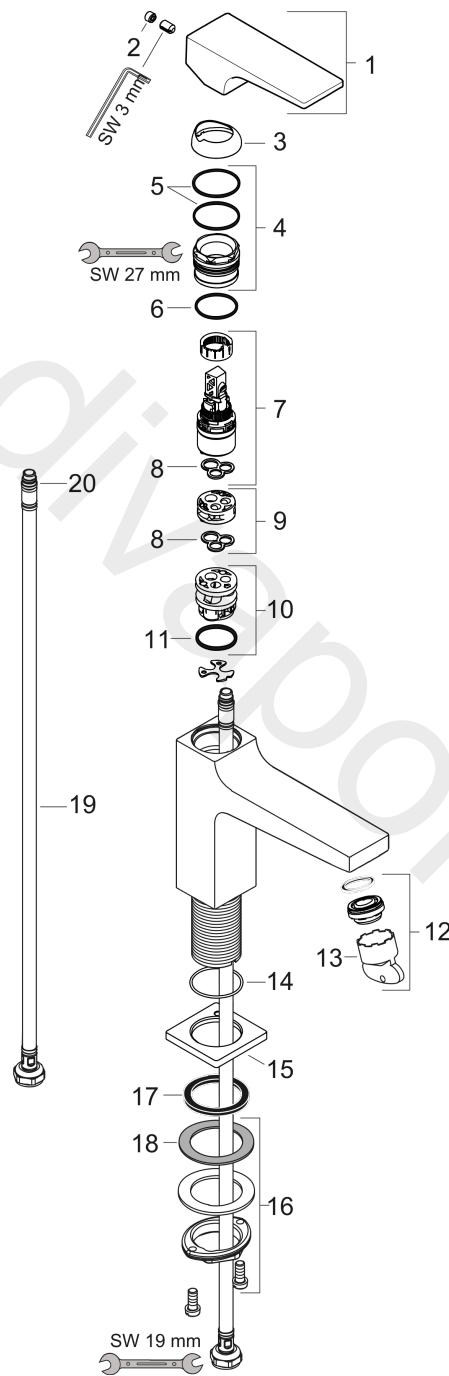

Metropol

Single lever basin mixer 100 with lever handle for handrinse basins with push-open waste set

Finish: **Chrome** Article Number: **32500000**

Description

product features

- consists of: single lever basin mixer, waste set
- ComfortZone 100
- projection: 127 mm
- spout height: 89 mm
- handle variant: lever handle
- spray type: normal spray
- maximum flow rate at 3 bar: 5 l/min
- ceramic cartridge
- temperature limitation adjustable
- suitable for continuous flow water heaters
- push-open waste set G 1¼
- material waste set: metal
- connection type: G ¾ connections
- connection dimension: DN15
- EU taxonomy: max. 6 l/min - Substantial Contribution (SC) possible
- WRAS 2305039
- WRAS 2305039 - Approval letter 2305039

Finish: **Chrome** Article Number: **32500000**

Exploded Drawing

Year of production: >01/17

Metropol

Single lever basin mixer 100 with lever handle for handrinse basins with push-open waste set

Finish: **Chrome** Article Number: **32500000**

Spare part list

Year of production: >01/17

Pos.	Description	Article Number	Price	PU
1	handle	92995000	£ 79,00	1
2	screw cover	95704000	£ 3,30	1
3	flange	92625000	£ 35,00	1
4	nut	92689000	£ 25,00	1
5	O-ring 27x1,5	92527000	£ 13,30	1
6	O-ring 25x1,5	98146000	£ 3,30	1
7	cartridge, assy	97685000	£ 64,00	1
8	seal	98865000	£ 35,00	1
9	adapter for cartridge	92628000	£ 20,50	1
10	adapter for cartridge	98866000	£ 35,00	1
11	O-ring 23x2	98398000	£ 3,30	1
12	aerator M24x1 (5 l/min)	92996000	£ 35,00	1
13	service tool	95661000	£ 6,10	1
14	O-ring 32x1,5	92936000	£ 3,30	1
15	escutcheon	93048000	£ 43,00	1
16	fixing set (Ø 32)	13961000	£ 25,00	1
17	flat seal	98749000	£ 6,10	1
18	lever collar	97548000	£ 3,30	1
19	connection hose 450 mm M8x0,75 G3/8	97206000	£ 35,00	1
20	O-ring 6,6x1,6	93019000	£ 3,30	1
a	push-open waste set	50100000	£ 78,00	1
b	fixation extension 35 mm	13898000	£ 79,00	1