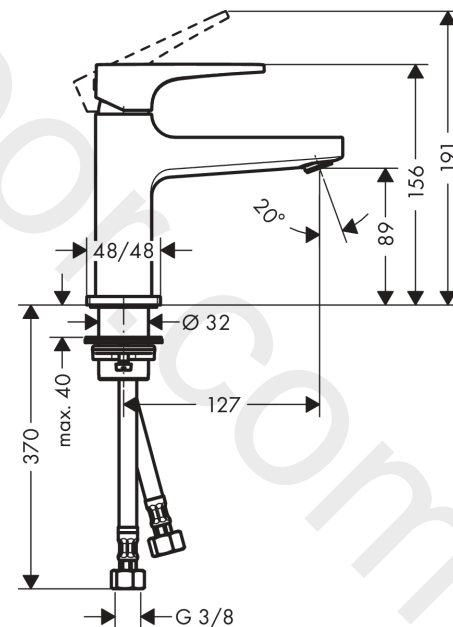

Scale drawing