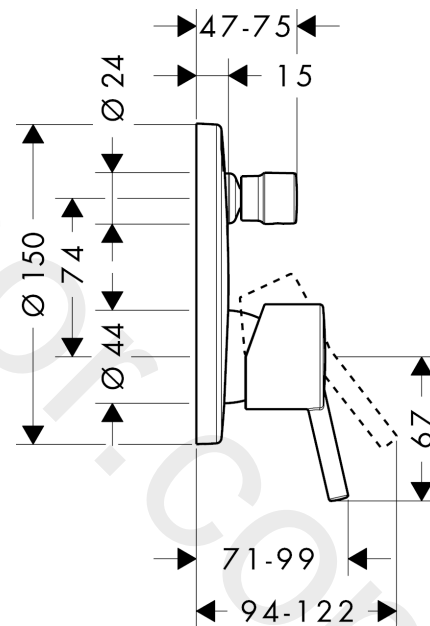

- 2 functions
- maximum flow rate at 3 bar: 25 l/min
- flow rate for bath spout at 3 bar: 25 l/min
- flow rate of hand shower at 3 bar: 24,5 l/min
- ceramic cartridge
- temperature limitation adjustable
- diverter with automatic resetting
- non-return valve
- with silencer
- with integrated safety combination EN 1717
- connection type: basic set
- wall-mounted
- min. operating pressure: 1 bar
- max. operating pressure: 10 bar

Article Details

Price excl. VAT

333,33 £

Certificates / Sustainability

Product image

Scale drawing

Talis S

Single lever bath mixer for concealed installation with integrated security combination according to EN1717 for iBox universal

Finish: **Chrome** Article Number: **32477000**

Flowchart

www.divapor.com

Talis S

Single lever bath mixer for concealed installation with integrated security combination according to EN1717 for iBox universal