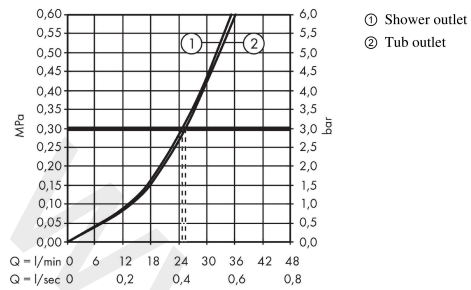

Talis S

Single lever bath mixer for concealed installation with integrated security combination according to EN1717 for iBox universal

Finish: **Chrome** Article Number: **32477000**

Flowchart

www.divapor.com