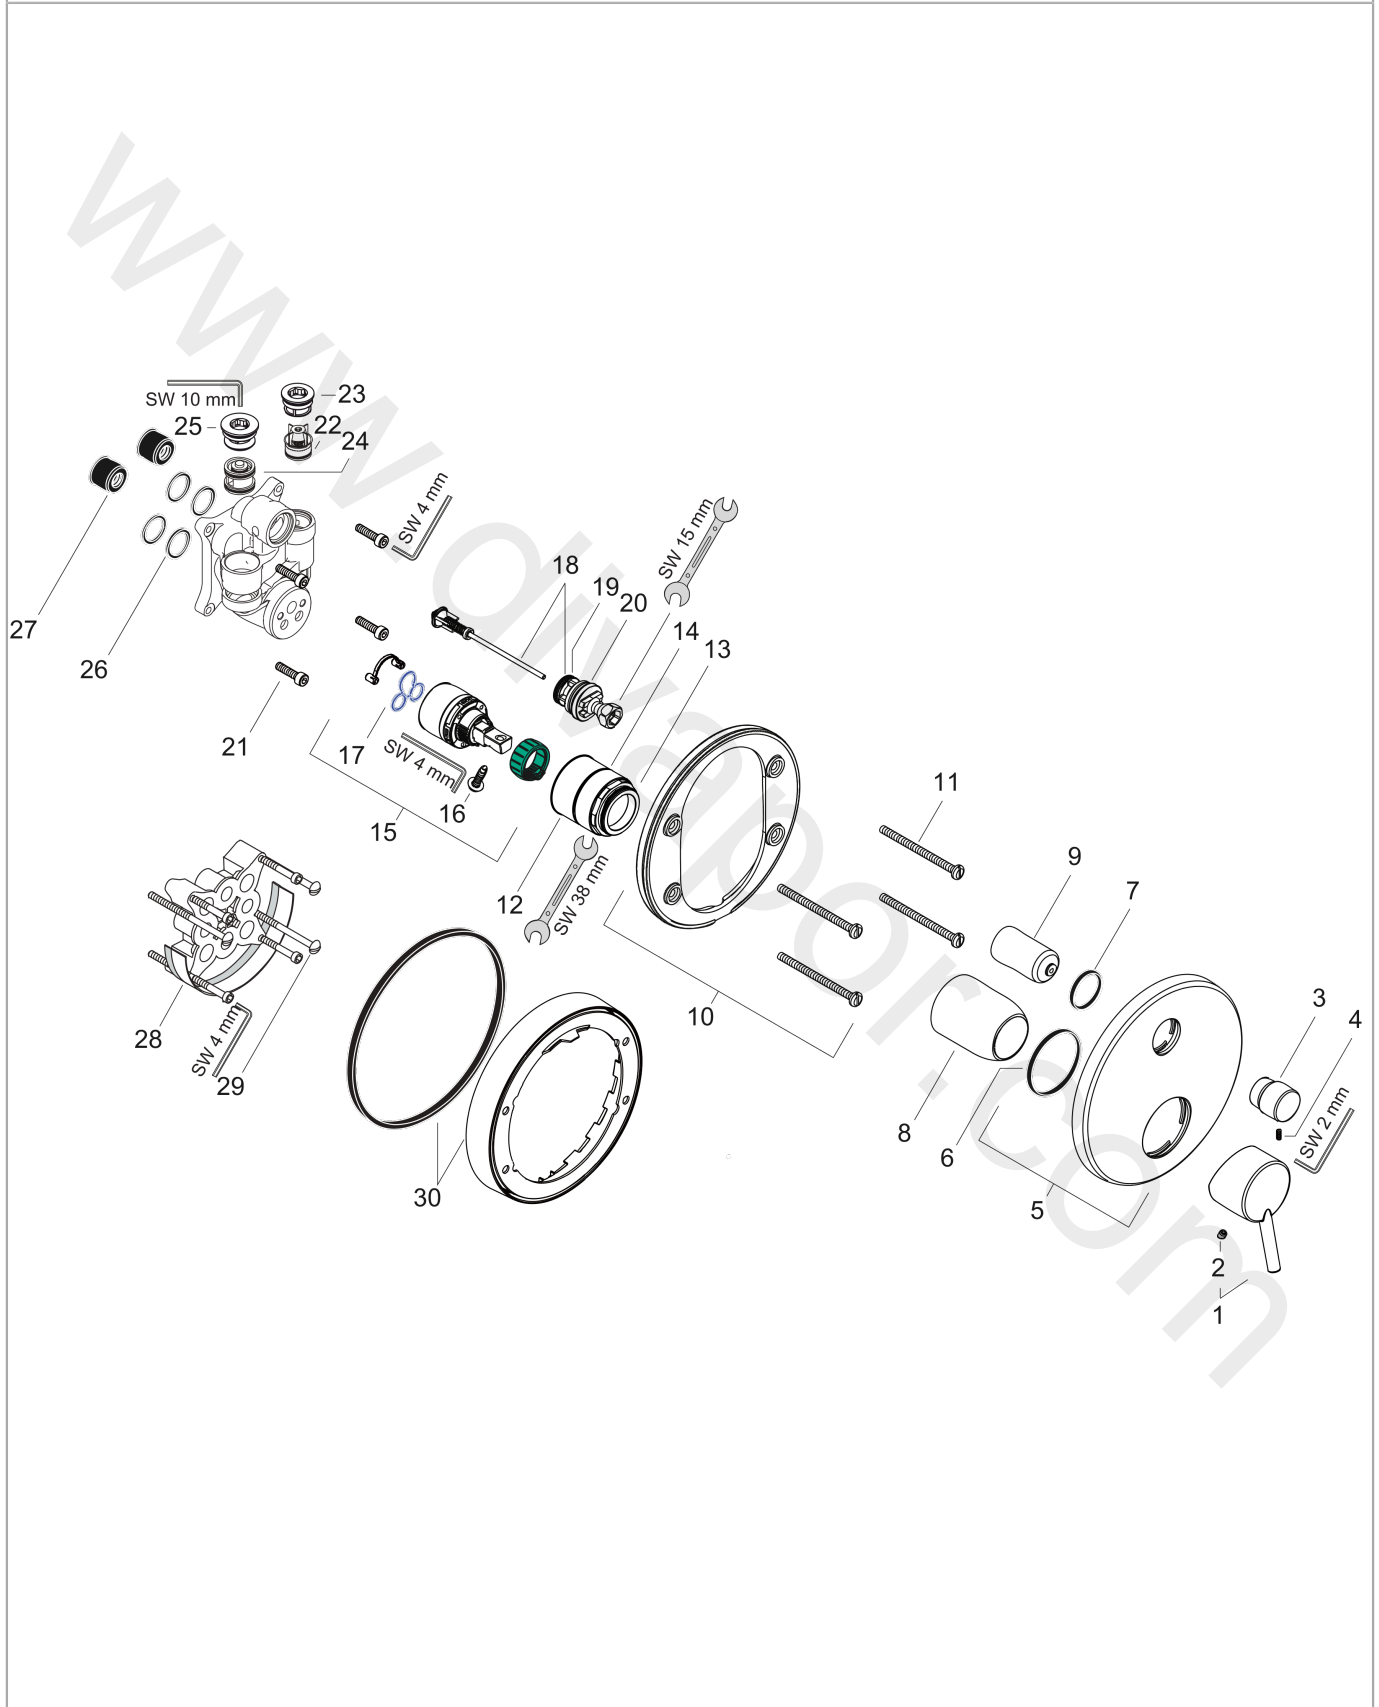

Talis S

Single lever bath mixer for concealed installation with integrated security combination according to EN1717 for iBox universal

Finish: **Chrome** Article Number: **32477000**

Exploded Drawing

Year of production: >01/17

Talis S

Single lever bath mixer for concealed installation with integrated security combination according to EN1717 for iBox universal

Finish: **Chrome** Article Number: **32477000**

Spare part list

Year of production: >01/17

Pos.	Description	Article Number	Price	PU
1	handle	32096000	£ 51,00	1
2	screw cover	96338000	£ 3,30	1
3	diverter knob	98795000	£ 51,00	1
4	hollow set screw M4x10	97667000	£ 3,30	1
5	escutcheon Ø 150 mm	98791000	£ 64,00	1
6	O-ring 43x3	98418000	£ 3,30	1
7	O-ring 23x3	98142000	£ 3,30	1
8	sleeve	98790000	£ 35,00	1
9	sleeve	98794000	£ 35,00	1
10	holder for escutcheon	98793000	£ 43,00	1
11	set of fixing screws	96454000	£ 9,00	1
12	nut	98796000	£ 43,00	1
13	O-ring 30x1,5	98433000	£ 3,30	1
14	O-ring 39x1,5	98400000	£ 3,30	1
15	cartridge, assy	92730000	£ 35,00	1
16	locking screw for handle	95140000	£ 6,10	1
17	seal	95008000	£ 9,00	1
18	selector assy	95014000	£ 64,00	1
19	O-ring 17x2	98199000	£ 3,30	1
20	O-ring 20x2,5	92602000	£ 6,10	1
21	set of screws	96525000	£ 9,00	1
22	non return valve	96655000	£ 13,30	1
23	O-ring 19x2	98426000	£ 3,30	1
24	vacuum breaker	96753000	£ 16,10	1
25	O-Ring 22x2	98185000	£ 3,30	1
26	O-ring 16x2	98133000	£ 3,30	1
27	noise reduction	94073000	£ 25,00	1
28	extension 25 mm	13595000	£ 75,00	1
29	set of fixing screws	97747000	£ 3,30	1
30	extension 22 mm (Ø 150 mm)	13597000	£ 72,00	1
a	concealed item	01800180	£ 163,00	1
b	conversion kit to escutcheon Ø 170 mm (bath mixer)	95354000	£ 96,00	1
c	fixation set	96615000	£ 59,00	1