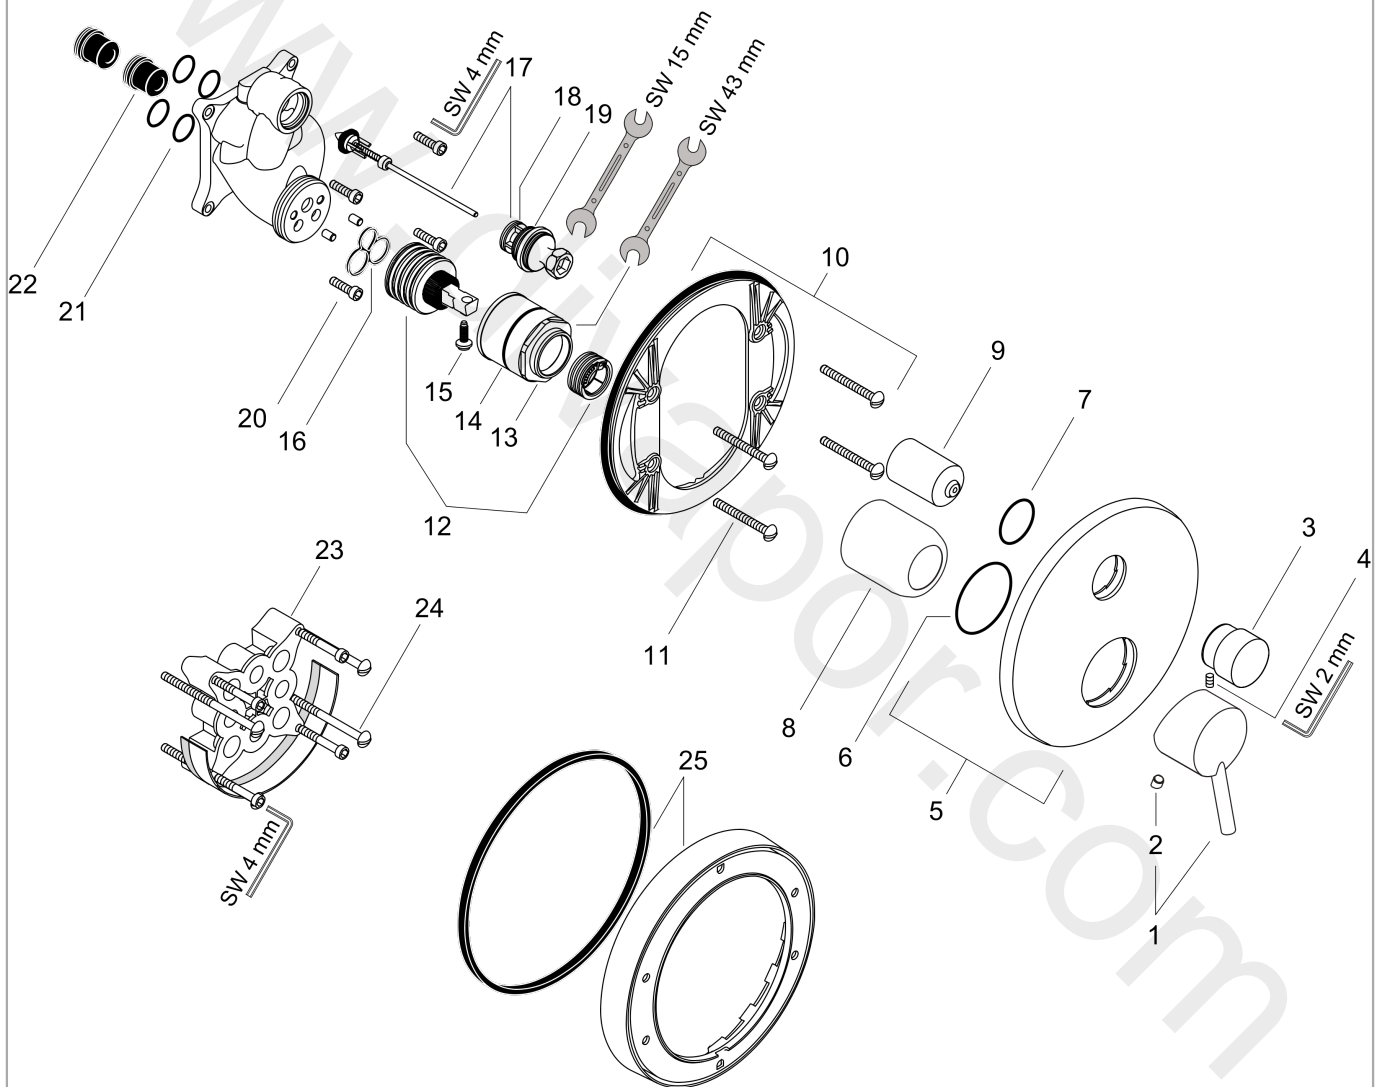

**Talis S**

**Single lever bath mixer for concealed installation for iBox universal**

Surfaces: Article Number: **32475000**

**Exploded Drawing**

Year of production: **09/02 - 12/07**

**Talis S****Single lever bath mixer for concealed installation for iBox universal**Surfaces: Article Number: **32475000****Spare part list**Year of production: **09/02 - 12/07**

Pos.	Description	Article Number	Price	PU
1	handle	32092000	£ 64,00	1
2	screw cover	96338000	£ 3,30	1
3	diverter knob cpl.	13471000	£ 20,50	1
4	hexagon socket screw M4x10	97661000	£ 6,10	1
5	escutcheon Ø 170 mm	96453000	£ 64,00	1
6	O-ring 48x5	98174000	£ 3,30	1
7	O-ring 30x5	98153000	£ 3,30	1
8	flange	95010000	£ 35,00	1
9	sleeve	96448000	£ 43,00	1
10	sub plate	96447000	£ 51,00	1
11	set of fixing screws	96454000	£ 9,00	1
12	cartridge, assy	92730000	£ 35,00	1
13	nut	95007000	£ 51,00	1
14	O-ring 43x1,5	98148000	£ 3,30	1
15	locking screw for handle	96059000	£ 9,00	1
16	seal	95008000	£ 9,00	1
17	selector assy	95014000	£ 64,00	1
18	O-ring 16x2,3	98207000	£ 3,30	1
19	O-ring 20x2,5	92602000	£ 6,10	1
20	set of screws	96525000	£ 9,00	1
21	O-ring 13x2	98128000	£ 3,30	1
22	noise reduction	94073000	£ 25,00	1
23	extension 25 mm	13595000	£ 75,00	1
24	set of fixing screws	97747000	£ 3,30	1
25	extension 22 mm (Ø 170 mm)	13596000	£ 72,00	1
a	concealed item	01800180	£ 163,00	1
b	spring for exchanged connections	96365000	£ 43,00	1