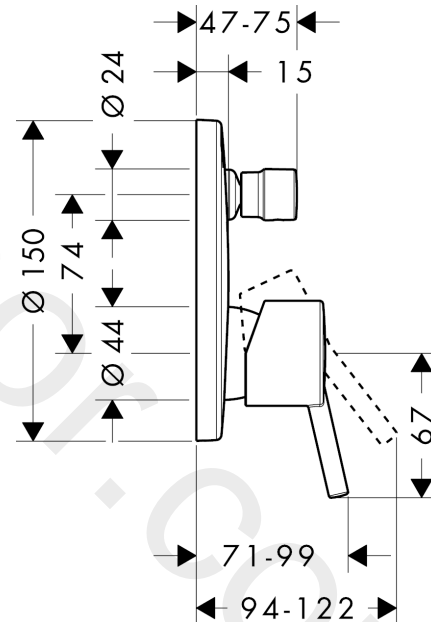

Scale drawing