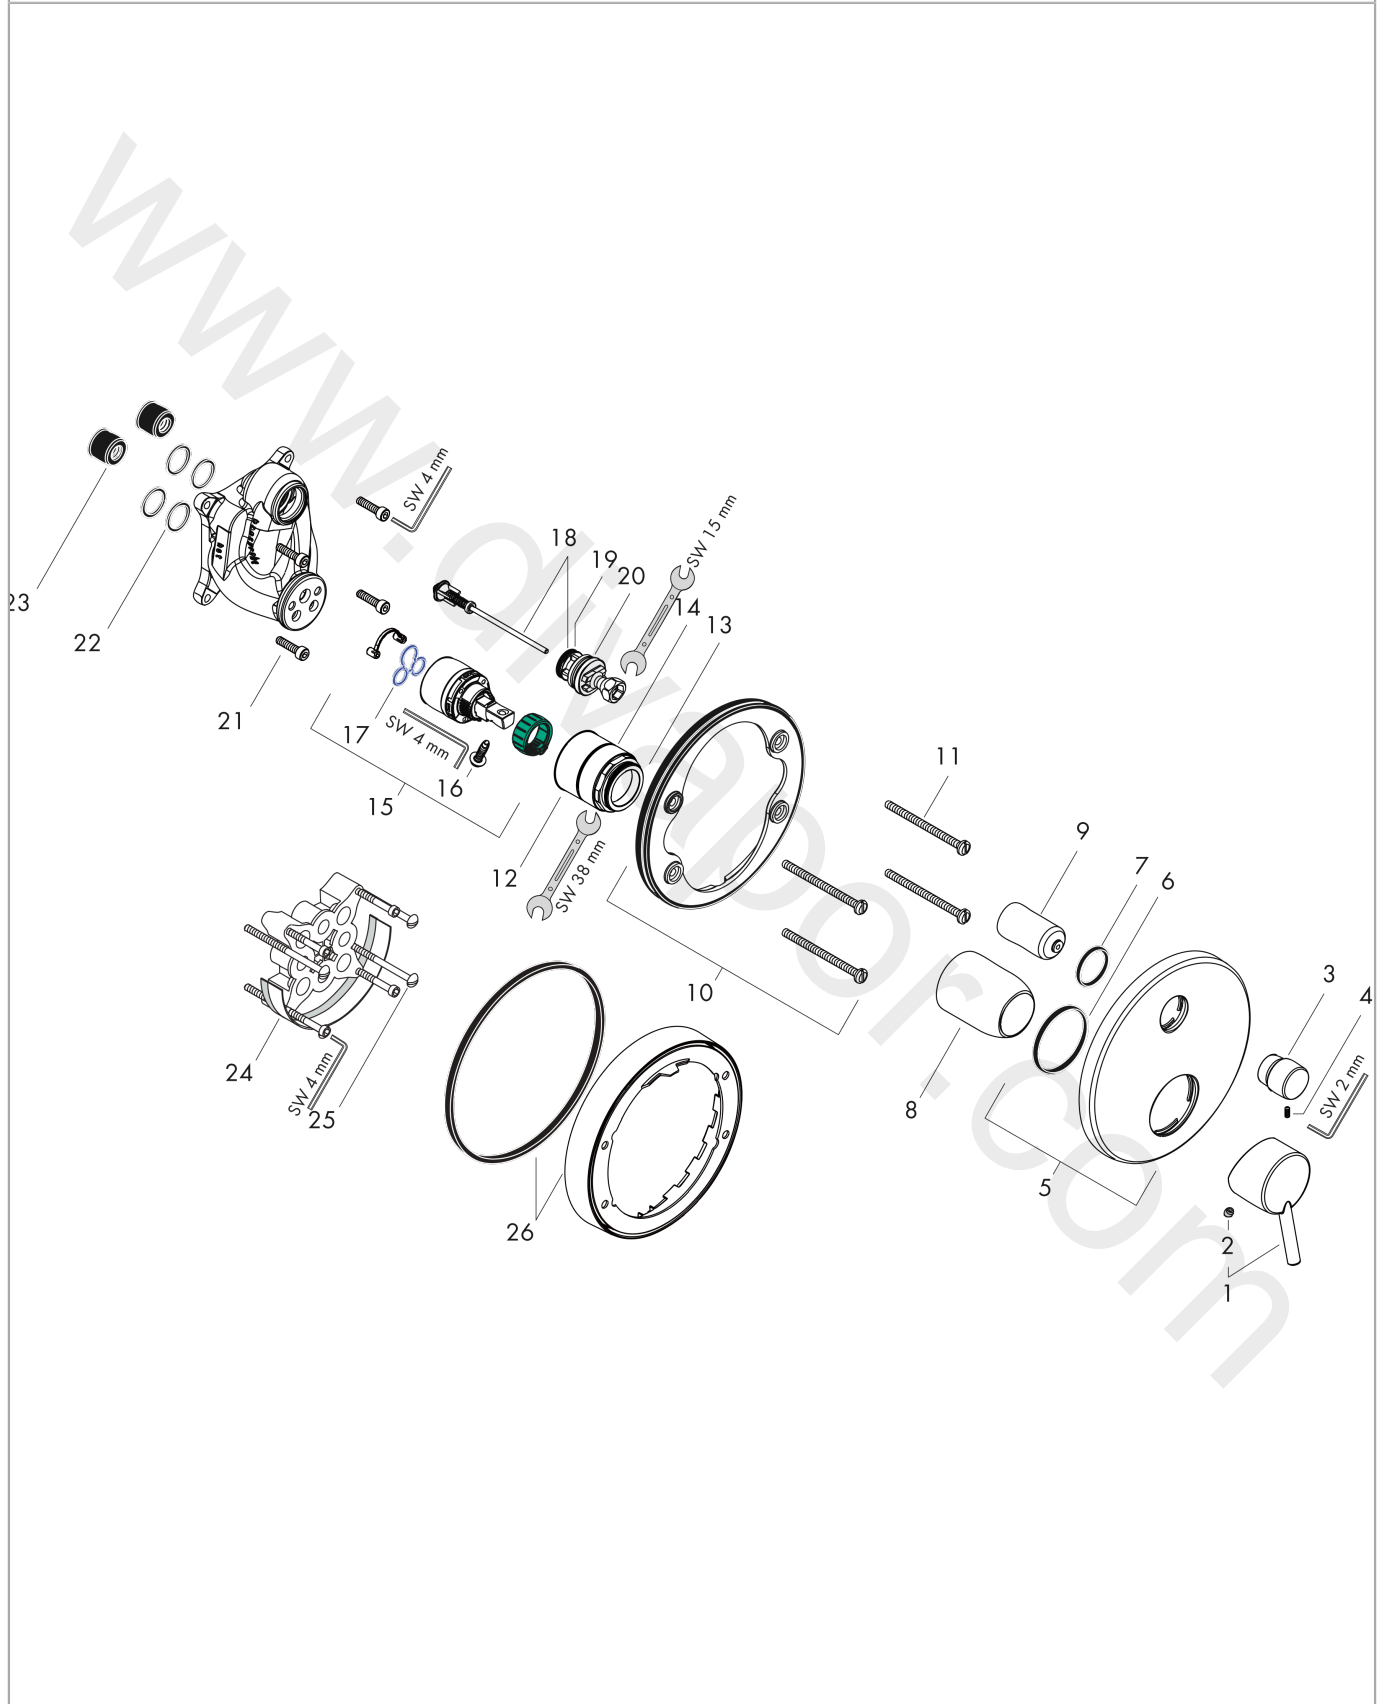

Talis S

Single lever bath mixer for concealed installation for iBox universal

Finish: **Chrome** Article Number: **32475000**

Description

product features

- 2 functions
- flow rate upper outlet: 21 l/min
- flow rate lower outlet: 29 l/min
- maximum flow rate at 3 bar: 29 l/min
- ceramic cartridge
- temperature limitation adjustable
- diverter with automatic resetting
- with silencer
- connection type: basic set
- wall-mounted
- min. operating pressure: 1 bar
- max. operating pressure: 10 bar
- WRAS 1903005

Year of production: >01/16

Talis S

Single lever bath mixer for concealed installation for iBox universal

Finish: **Chrome** Article Number: **32475000**

Spare part list

Year of production: >01/16

Pos.	Description	Article Number	Price	PU
1	handle	32096000	£ 51,00	1
2	screw cover	96338000	£ 3,30	1
3	diverter knob	98795000	£ 51,00	1
4	hollow set screw M4x10	97667000	£ 3,30	1
5	escutcheon Ø 150 mm	98791000	£ 64,00	1
6	O-ring 43x3	98418000	£ 3,30	1
7	O-ring 23x3	98142000	£ 3,30	1
8	sleeve	98790000	£ 35,00	1
9	sleeve	98794000	£ 35,00	1
10	holder for escutcheon	98793000	£ 43,00	1
11	set of fixing screws	96454000	£ 9,00	1
12	nut	98796000	£ 43,00	1
13	O-ring 30x1,5	98433000	£ 3,30	1
14	O-ring 39x1,5	98400000	£ 3,30	1
15	cartridge, assy	92730000	£ 35,00	1
16	locking screw for handle	95140000	£ 6,10	1
17	seal	95008000	£ 9,00	1
18	selector assy	95014000	£ 64,00	1
19	O-ring 16x2,3	98207000	£ 3,30	1
20	O-ring 20x2,5	92602000	£ 6,10	1
21	set of screws	96525000	£ 9,00	1
22	O-ring 16x2	98133000	£ 3,30	1
23	noise reduction	94073000	£ 25,00	1
24	extension 25 mm	13595000	£ 75,00	1
25	set of fixing screws	97747000	£ 3,30	1
26	extension 22 mm (Ø 150 mm)	13597000	£ 72,00	1
a	concealed item	01800180	£ 163,00	1
b	adapter for exchanged connections	93181000	£ 275,00	1
c	spring for exchanged connections	96365000	£ 43,00	1
d	fixation set	96615000	£ 59,00	1
e	conversion kit to escutcheon Ø 170 mm (bath mixer)	95354000	£ 96,00	1