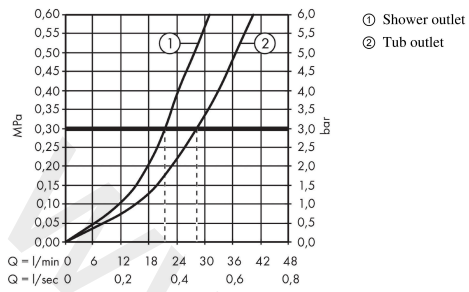

Talis S

Single lever bath mixer for concealed installation for iBox universal

Finish: **Chrome** Article Number: **32475000**

Flowchart

www.divapor.com