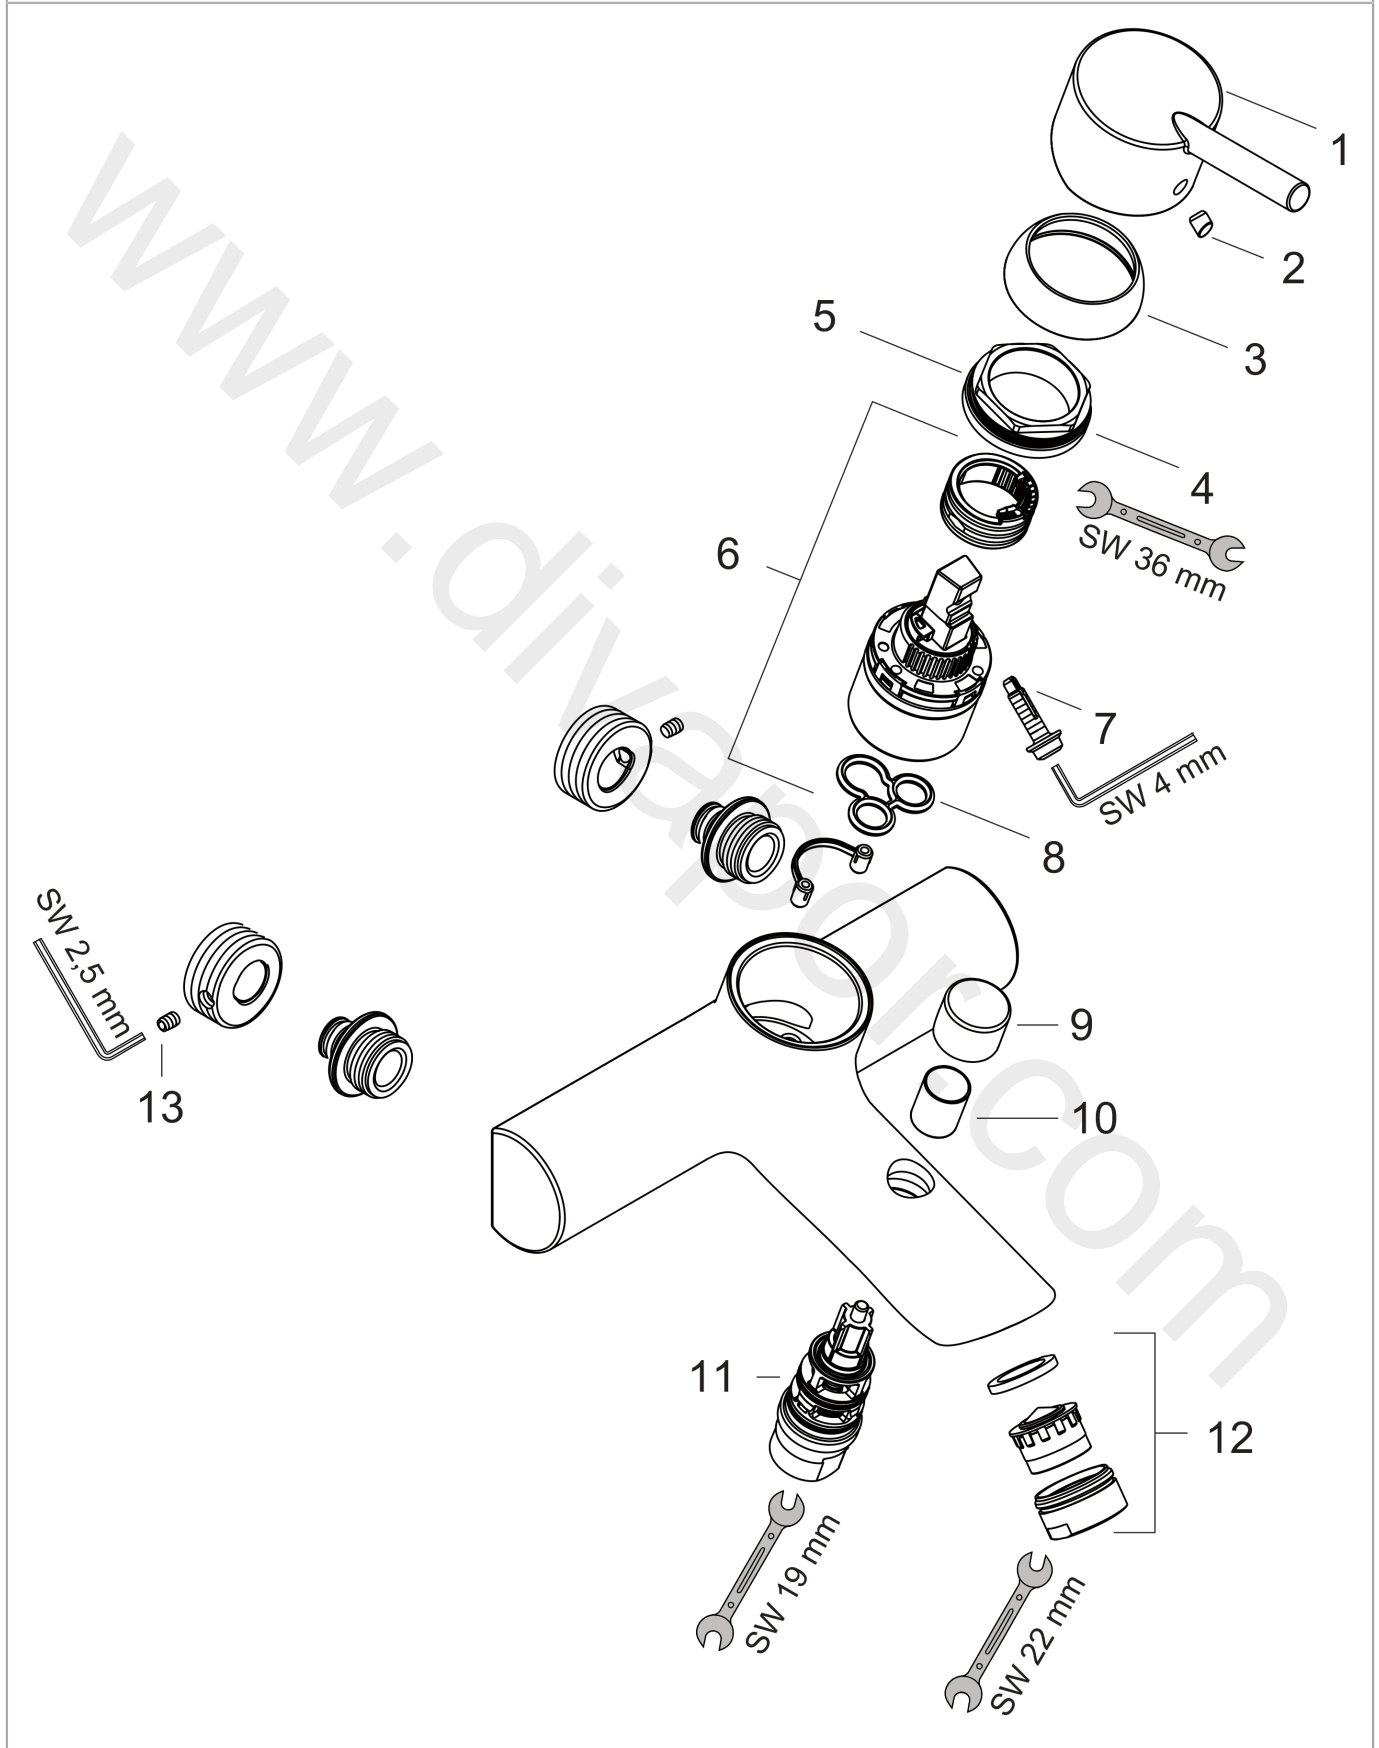

Talis
Single lever bath mixer for exposed installation Switzerland
 Surfaces: Article Number: **32443000**

Exploded Drawing

Year of production: 11/11 - 12/13

Talis
Single lever bath mixer for exposed installation Switzerland
 Surfaces: Article Number: **32443000**

Spare part list

Year of production: 11/11 - 12/13

Pos.	Description	Article Number	Price	PU
1	handle	32096000	£ 51,00	1
2	screw cover	96338000	£ 3,30	1
3	flange	97406000	£ 20,50	1
4	nut	97209000	£ 16,10	1
5	O-Ring 32x2	98193000	£ 3,30	1
6	cartridge, assy	92730000	£ 35,00	1
7	locking screw for handle	95140000	£ 6,10	1
8	seal	95008000	£ 9,00	1
9	diverter knob	97981000	£ 20,50	1
10	sleeve	97979000	£ 16,10	1
11	selector	97978000	£ 64,00	1
12	aerator M24x1 (30 l/min)	96512000	£ 16,10	1
13	hollow set screw M5x5	98446000	£ 3,30	1
a	diverter fixing device	97211000	£ 3,30	1