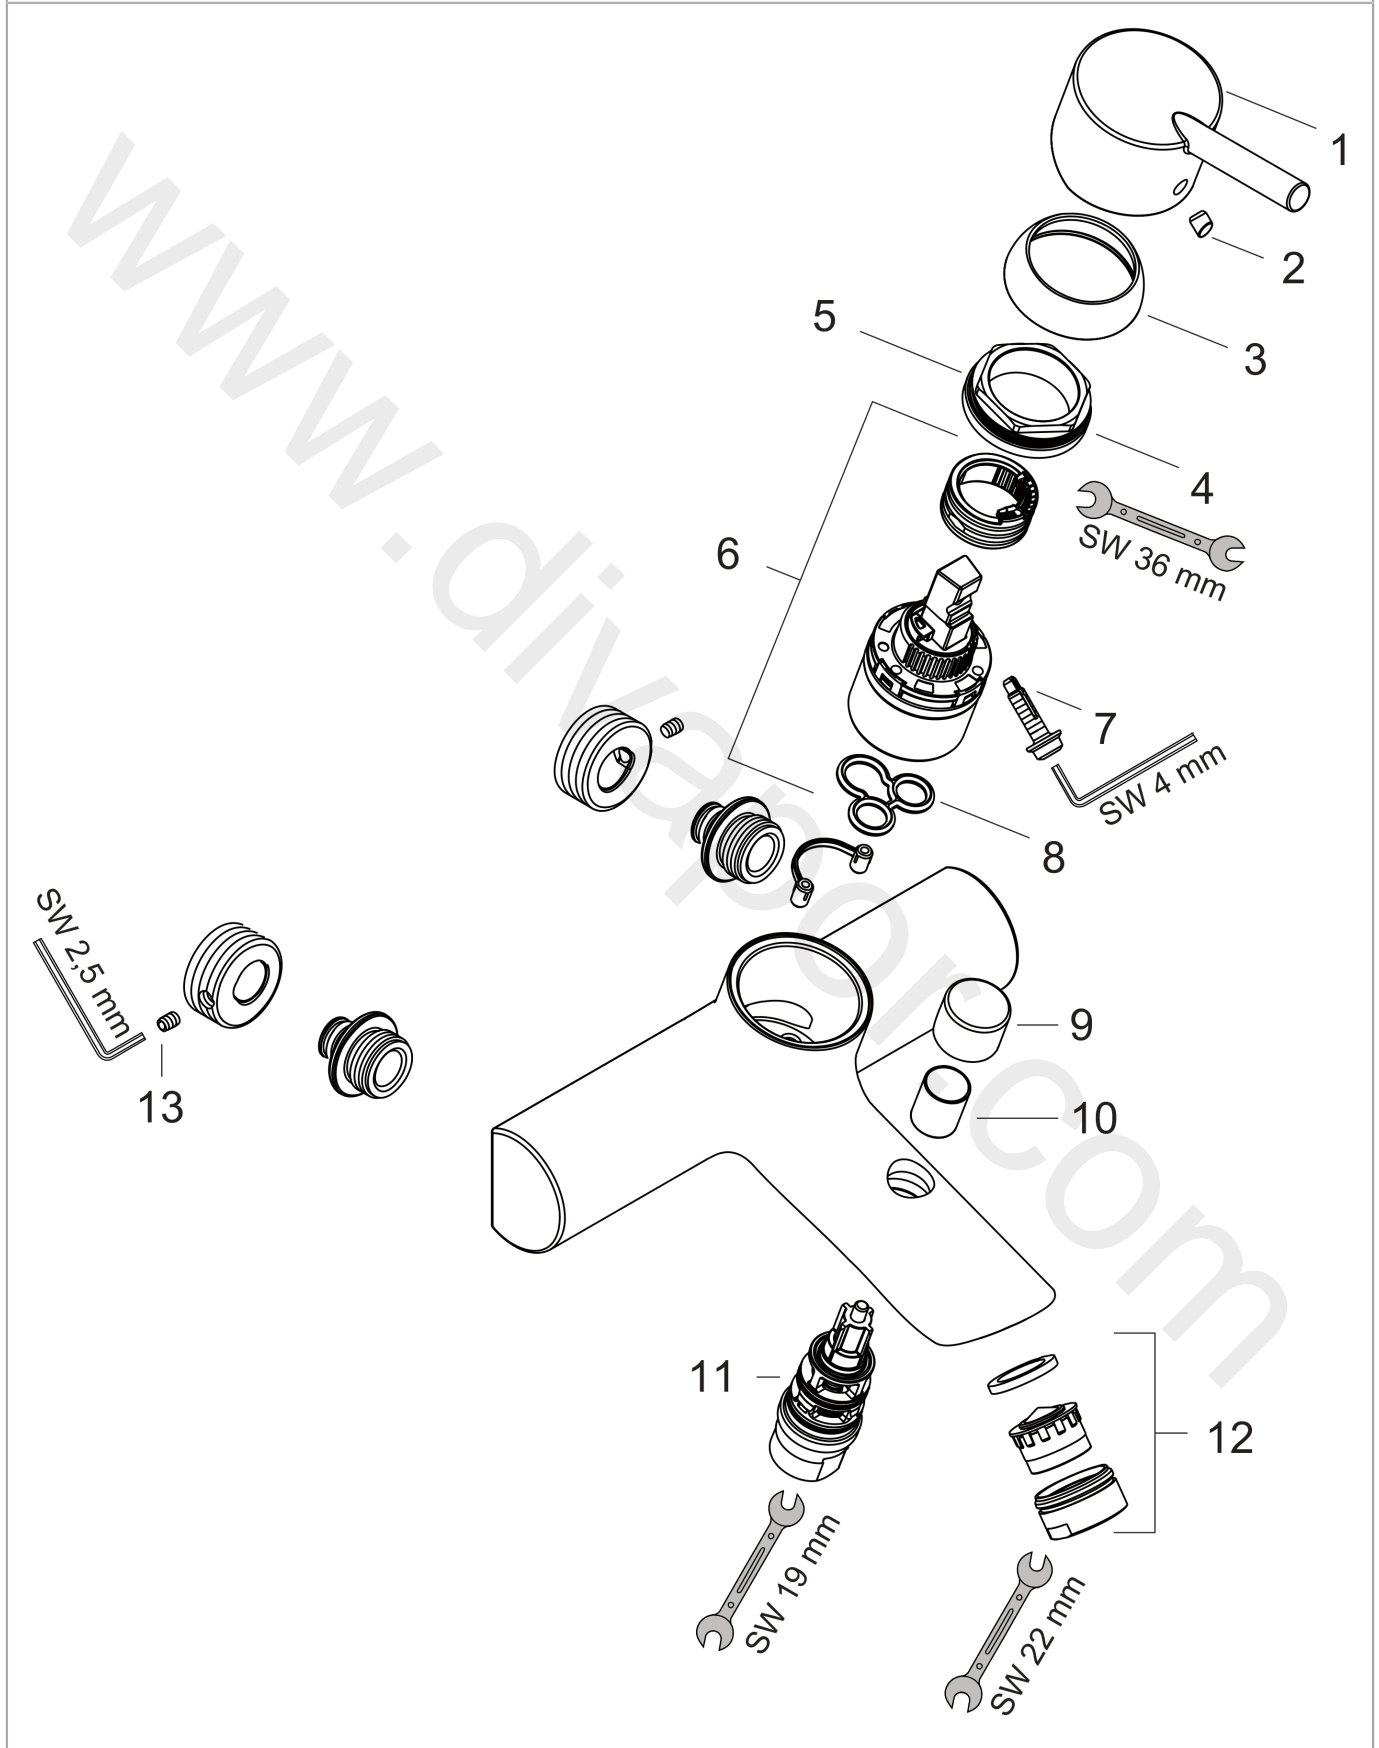

Talis
Single lever bath mixer for exposed installation Switzerland
 Surfaces: Article Number: **32443000**

Exploded Drawing

Year of production: **10/06 - 10/11**

Talis
Single lever bath mixer for exposed installation Switzerland
 Surfaces: Article Number: **32443000**

Spare part list

Year of production: **10/06 - 10/11**

Pos.	Description	Article Number	Price	PU
1	handle	32096000	£ 51,00	1
2	screw cover	96338000	£ 3,30	1
3	flange	97406000	£ 20,50	1
4	nut	97209000	£ 16,10	1
5	O-Ring 32x2	98193000	£ 3,30	1
6	cartridge, assy	92730000	£ 35,00	1
7	locking screw for handle	95140000	£ 6,10	1
8	seal	95008000	£ 9,00	1
9	diverter knob	97981000	£ 20,50	1
10	sleeve	97979000	£ 16,10	1
11	selector	97978000	£ 64,00	1
12	aerator M24x1 (25 l/min)	13914000	£ 19,50	1
13	hollow set screw M5x5	98446000	£ 3,30	1
a	diverter fixing device	97211000	£ 3,30	1