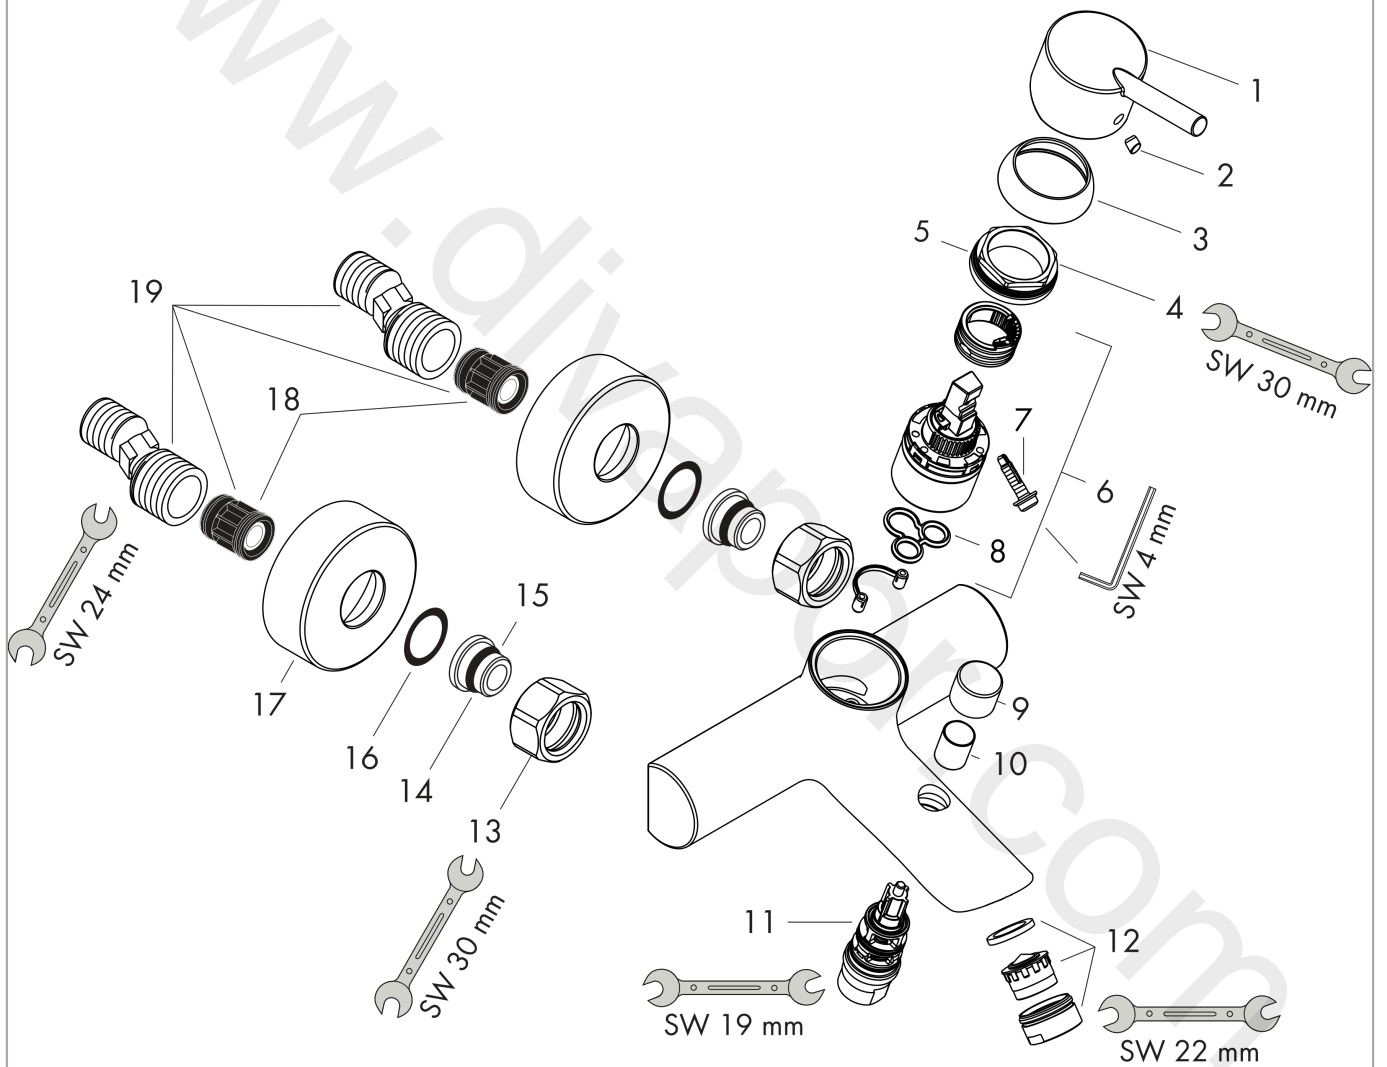

Talis
Single lever bath mixer for exposed installation
 Surfaces: Article Number: **32440000**

Exploded Drawing

Year of production: **06/14 - 06/22**

Talis
Single lever bath mixer for exposed installation
 Surfaces: Article Number: **32440000**

Spare part list

Year of production: **06/14 - 06/22**

Pos.	Description	Article Number	Price	PU
1	handle	32096000	£ 51,00	1
2	screw cover	96338000	£ 3,30	1
3	flange	97406000	£ 20,50	1
4	nut	97209000	£ 16,10	1
5	O-Ring 32x2	98193000	£ 3,30	1
6	cartridge, assy	92730000	£ 35,00	1
7	locking screw for handle	95140000	£ 6,10	1
8	seal	95008000	£ 9,00	1
9	diverter knob	97981000	£ 20,50	1
10	sleeve	97979000	£ 16,10	1
11	selector	97978000	£ 64,00	1
12	aerator M24x1 (30 l/min)	96512000	£ 16,10	1
13	set of nuts	96157000	£ 35,00	1
14	O-ring 15x2	98163000	£ 3,30	1
15	connecting thread	97220000	£ 16,10	1
16	filter packing	96922000	£ 9,00	1
17	escutcheon Ø 68 mm	96467000	£ 20,50	1
18	noise reduction	96429000	£ 6,10	1
19	set of S-unions (±12 mm)	94140000	£ 51,00	1
a	set of S-unions (±32 mm)	98592000	£ 43,00	1
b	diverter fixing device	97211000	£ 3,30	1