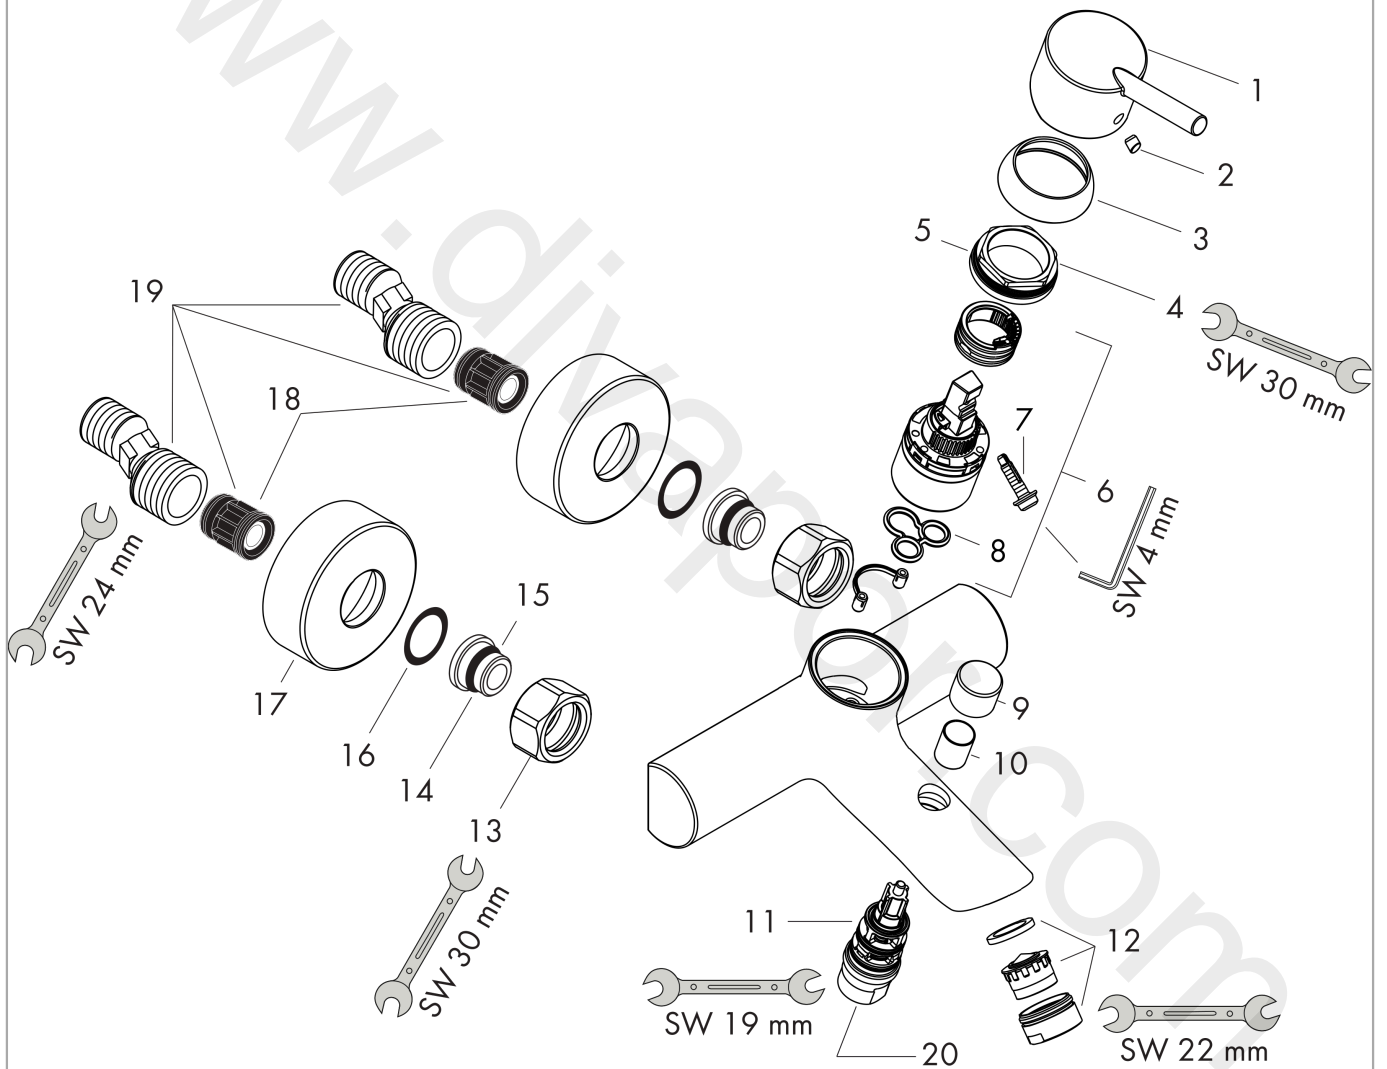

Talis
Single lever bath mixer for exposed installation
 Surfaces: Article Number: **32440000**

Exploded Drawing

Year of production: **11/11 - 05/14**

Talis
Single lever bath mixer for exposed installation
 Surfaces: Article Number: **32440000**

Spare part list

Year of production: **11/11 - 05/14**

Pos.	Description	Article Number	Price	PU
1	handle	32096000	£ 51,00	1
2	screw cover	96338000	£ 3,30	1
3	flange	97406000	£ 20,50	1
4	nut	97209000	£ 16,10	1
5	O-Ring 32x2	98193000	£ 3,30	1
6	cartridge, assy	92730000	£ 35,00	1
7	locking screw for handle	95140000	£ 6,10	1
8	seal	95008000	£ 9,00	1
9	diverter knob	97981000	£ 20,50	1
10	sleeve	97979000	£ 16,10	1
11	selector	97978000	£ 64,00	1
12	aerator M24x1 (30 l/min)	96512000	£ 16,10	1
13	set of nuts	96157000	£ 35,00	1
14	connecting thread	97220000	£ 16,10	1
15	O-ring 15x2	98163000	£ 3,30	1
16	filter packing	96922000	£ 9,00	1
17	escutcheon Ø 68 mm	96467000	£ 20,50	1
18	noise reduction	96429000	£ 6,10	1
19	set of S-unions (±12 mm)	94140000	£ 51,00	1
20	non return valve	97980000	£ 16,10	1
21	diverter fixing device	97211000	£ 3,30	1
a	set of S-unions (±32 mm)	98592000	£ 43,00	1