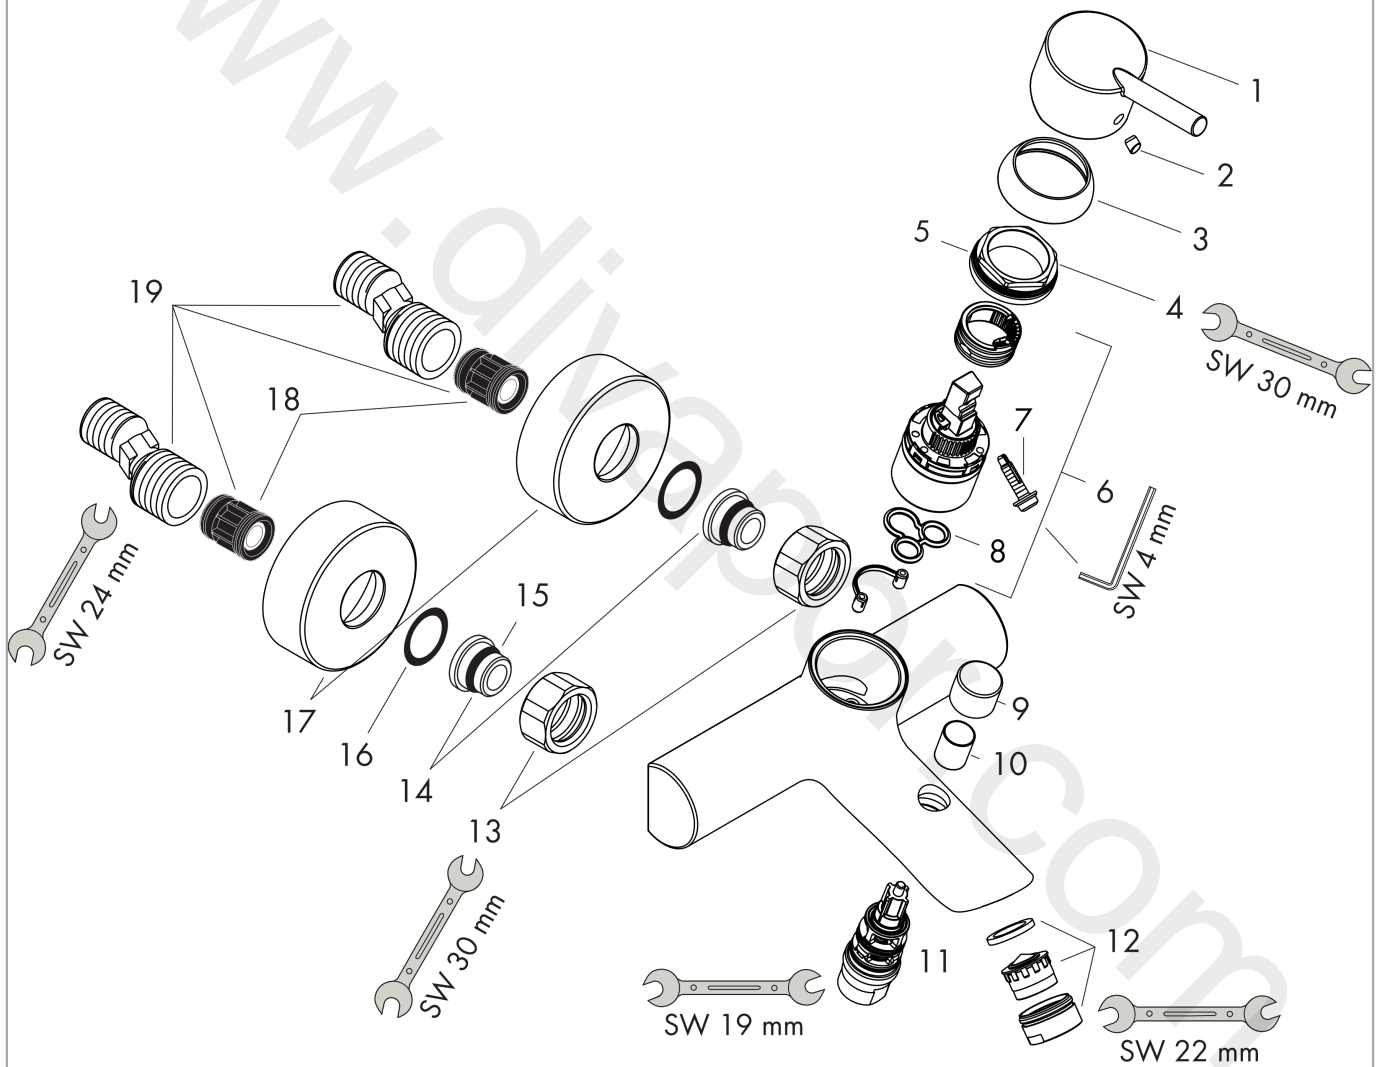

Talis
Single lever bath mixer for exposed installation
 Surfaces: Article Number: **32440000**

Exploded Drawing

Year of production: **10/06 - 10/11**

Talis
Single lever bath mixer for exposed installation
 Surfaces: Article Number: **32440000**

Spare part list

Year of production: **10/06 - 10/11**

Pos.	Description	Article Number	Price	PU
1	handle	32096000	£ 51,00	1
2	screw cover	96338000	£ 3,30	1
3	flange	97406000	£ 20,50	1
4	nut	97209000	£ 16,10	1
5	O-Ring 32x2	98193000	£ 3,30	1
6	cartridge, assy	92730000	£ 35,00	1
7	locking screw for handle	95140000	£ 6,10	1
8	seal	95008000	£ 9,00	1
9	diverter knob	97981000	£ 20,50	1
10	sleeve	97979000	£ 16,10	1
11	selector	97978000	£ 64,00	1
12	aerator M24x1 (25 l/min)	13914000	£ 19,50	1
13	set of nuts	96157000	£ 35,00	1
14	connecting thread	97220000	£ 16,10	1
15	O-ring 15x2	98163000	£ 3,30	1
16	filter packing	96922000	£ 9,00	1
17	escutcheon Ø 68 mm	96467000	£ 20,50	1
18	noise reduction	96429000	£ 6,10	1
19	set of S-unions (±12 mm)	94140000	£ 51,00	1
a	set of S-unions (±32 mm)	98592000	£ 43,00	1
b	diverter fixing device	97211000	£ 3,30	1