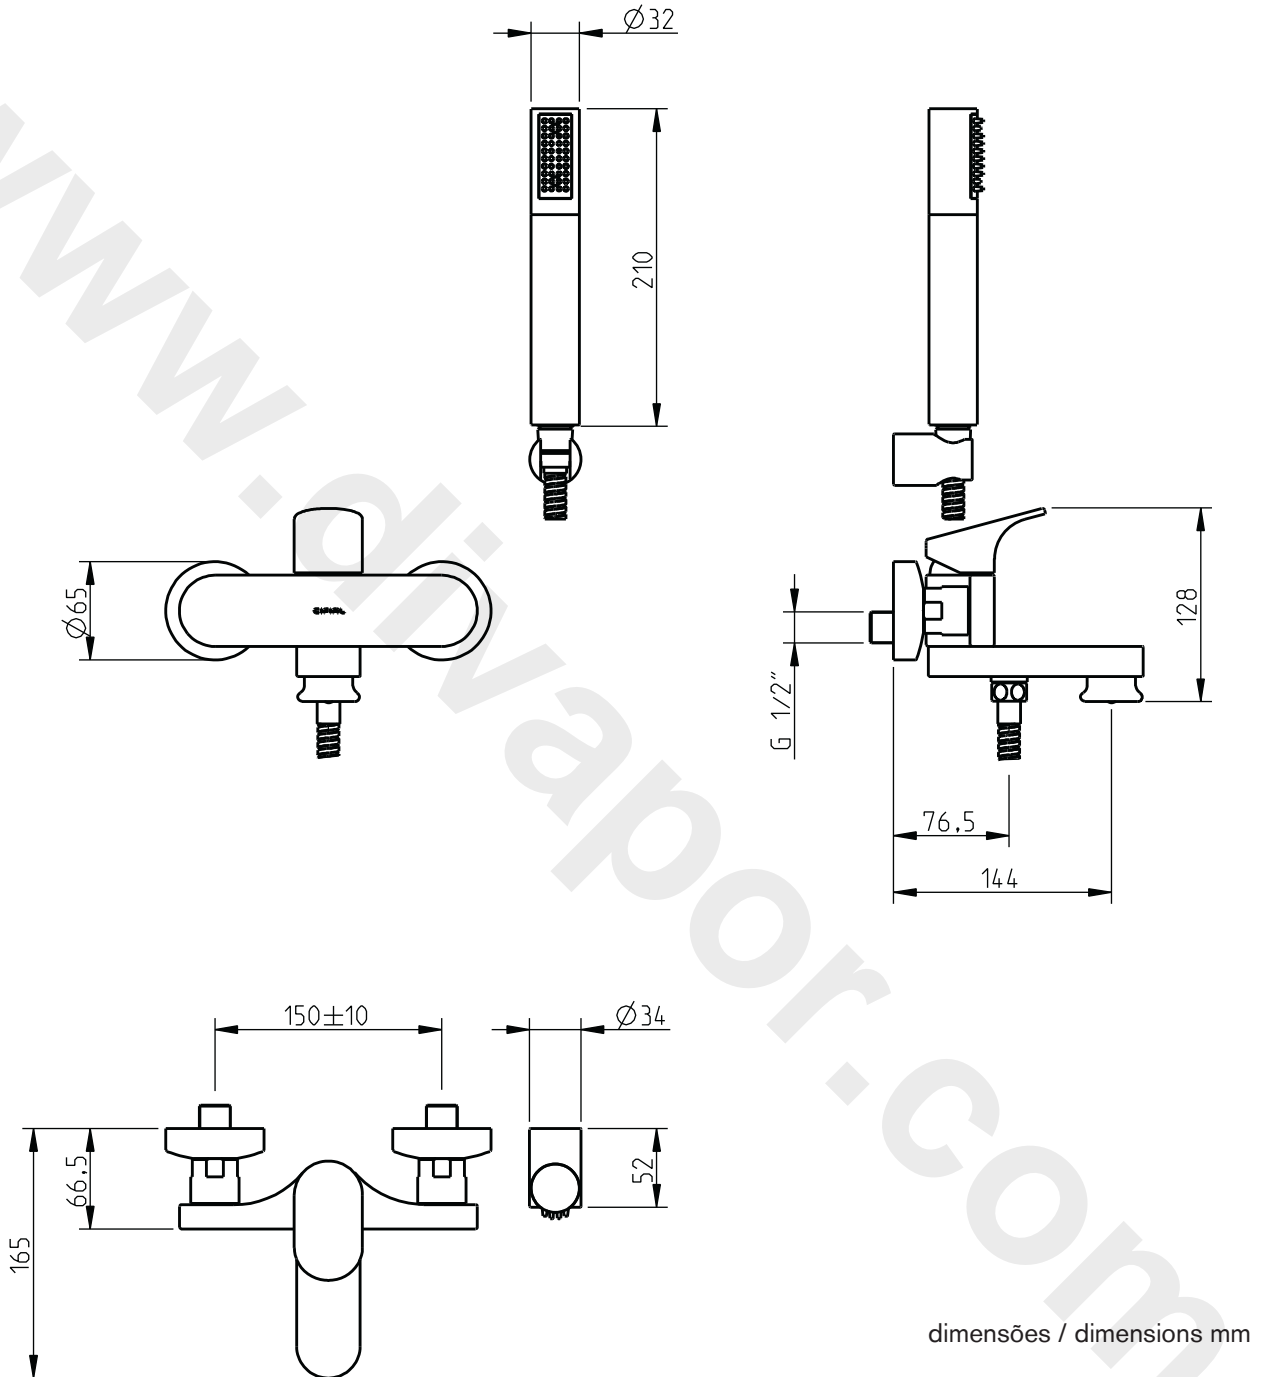

Surf

Monocomando banheira + chuveiro manual 2 hole wall mounted bath/shower mixer

nota/note: xxx representa diferentes acabamentos
xxx represent different finishes