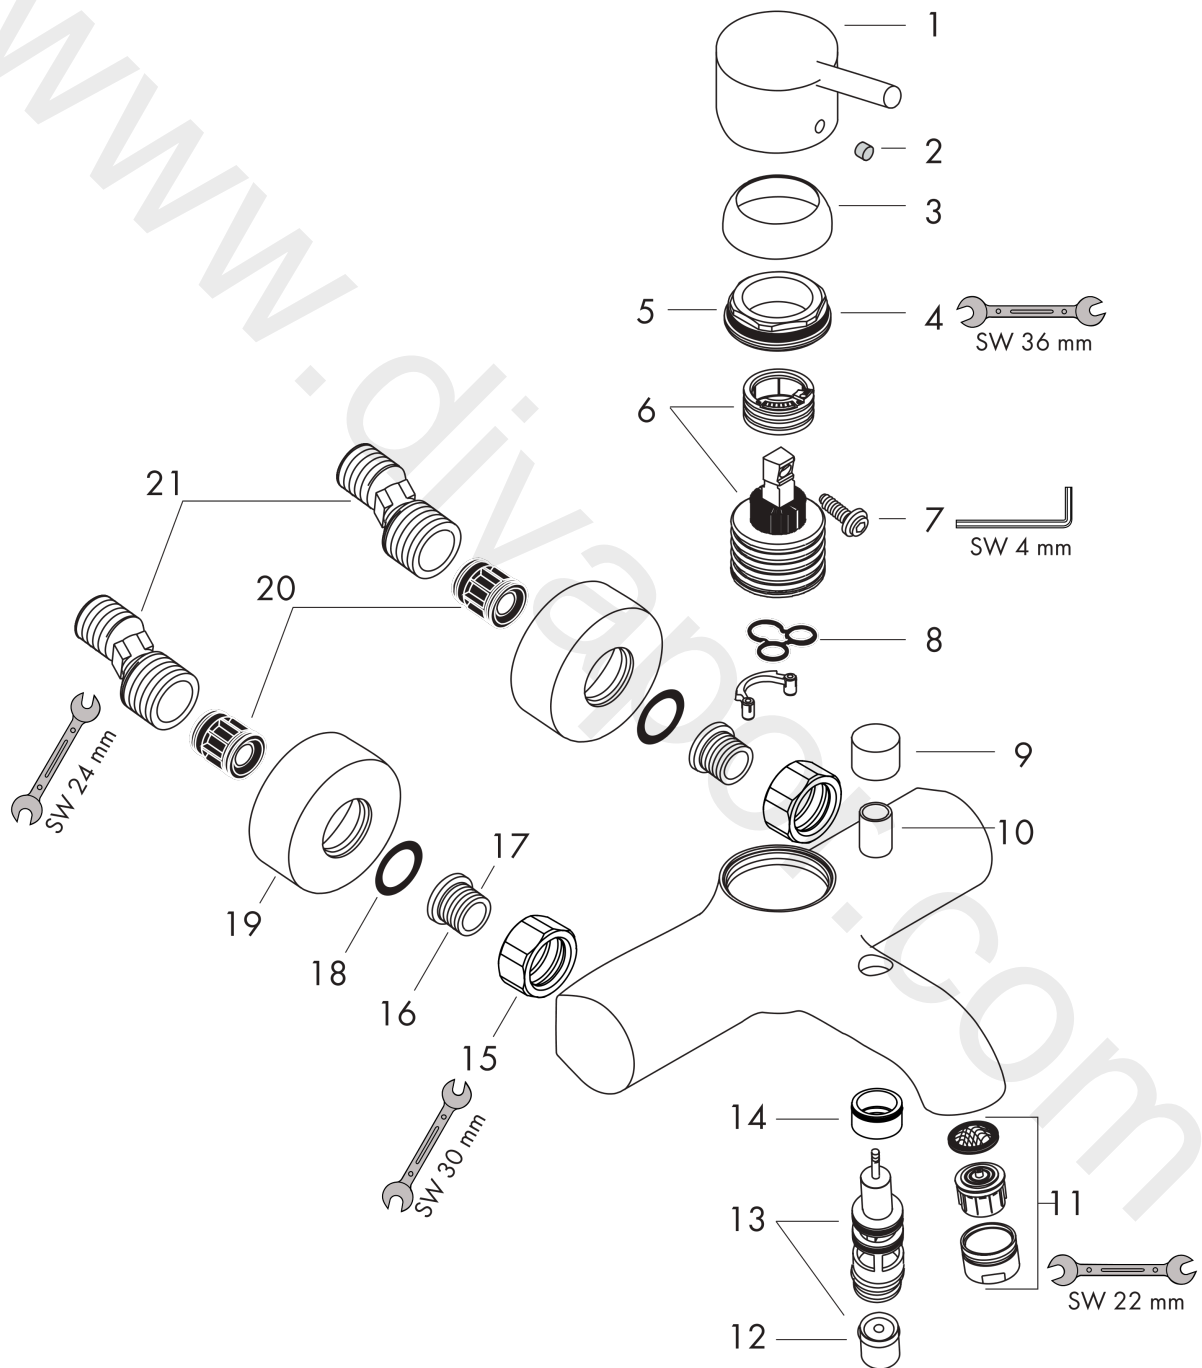

Talis S
Single lever bath mixer for exposed installation
 Surfaces: Article Number: **32420000**

Exploded Drawing

Year of production: **09/02 - 04/09**

Talis S
Single lever bath mixer for exposed installation
 Surfaces: Article Number: **32420000**

Spare part list

Year of production: **09/02 - 04/09**

Pos.	Description	Article Number	Price	PU
1	handle	32092000	£ 64,00	1
2	screw cover	96338000	£ 3,30	1
3	flange	96656000	£ 6,10	1
4	nut	96690000	£ 13,30	1
5	O-ring 36x2	98156000	£ 3,30	1
6	cartridge, assy	92730000	£ 35,00	1
7	locking screw for handle	96059000	£ 9,00	1
8	seal	95008000	£ 9,00	1
9	diverter knob	96466000	£ 16,10	1
10	sleeve	97738000	£ 6,10	1
11	aerator M24x1 (25 l/min)	13956000	£ 9,00	1
12	set of non return valves DW 15	94074000	£ 16,10	1
13	selector assy	94077000	£ 43,00	1
14	sleeve	92856000	£ 16,10	1
15	set of nuts	96157000	£ 35,00	1
16	connecting thread	97220000	£ 16,10	1
17	O-ring 15x2	98163000	£ 3,30	1
18	filter packing	96922000	£ 9,00	1
19	escutcheon Ø 68 mm	96467000	£ 20,50	1
20	set of S-unions (±12 mm)	94140000	£ 51,00	1
21	noise reduction	96429000	£ 6,10	1
a	set of S-unions (±32 mm)	98592000	£ 43,00	1
b	diverter fixing device	97211000	£ 3,30	1