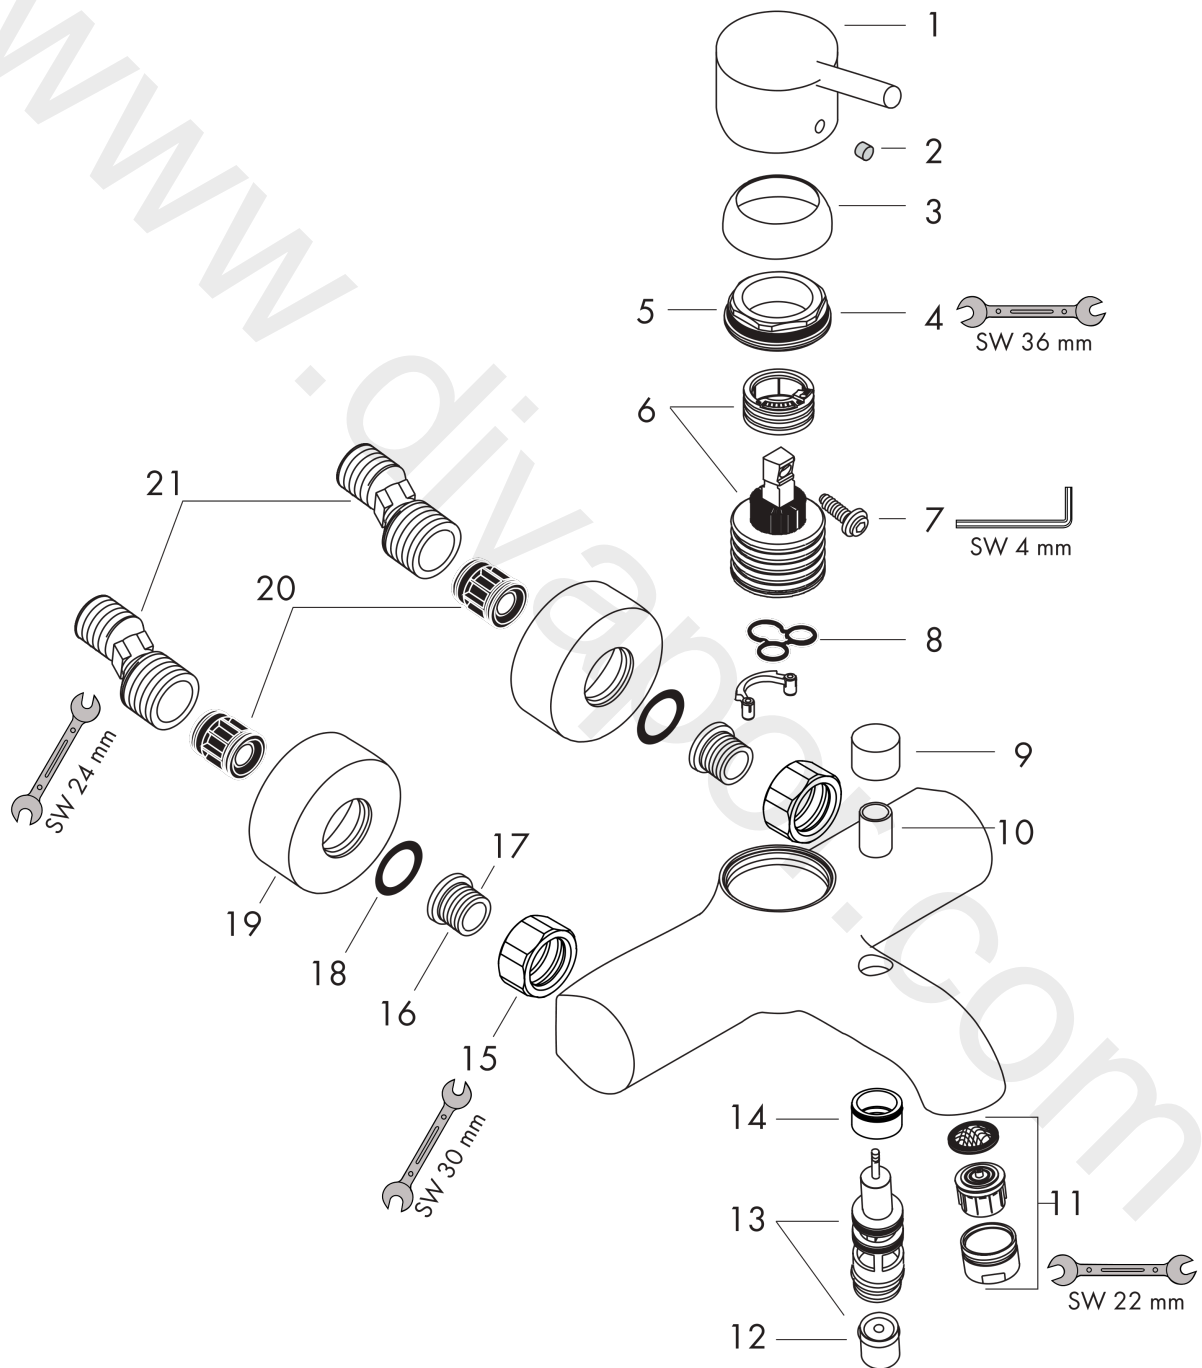

**Talis S**  
**Single lever bath mixer for exposed installation**  
 Surfaces: Article Number: **32420000**

**Exploded Drawing**

Year of production: **05/09 - 04/20**

**Talis S**  
**Single lever bath mixer for exposed installation**  
 Surfaces: Article Number: **32420000**

## Spare part list

Year of production: **05/09 - 04/20**

Pos.	Description	Article Number	Price	PU
1	handle	32092000	£ 64,00	1
2	screw cover	96338000	£ 3,30	1
3	flange	96656000	£ 6,10	1
4	nut	96690000	£ 13,30	1
5	O-ring 36x2	98156000	£ 3,30	1
6	cartridge, assy	92730000	£ 35,00	1
7	locking screw for handle	95140000	£ 6,10	1
8	seal	95008000	£ 9,00	1
9	diverter knob	96466000	£ 16,10	1
10	sleeve	97738000	£ 6,10	1
11	aerator M24x1 (25 l/min)	13956000	£ 9,00	1
12	set of non return valves DW 15	94074000	£ 16,10	1
13	selector assy	94077000	£ 43,00	1
14	sleeve	92856000	£ 16,10	1
15	set of nuts	96157000	£ 35,00	1
16	connecting thread	97220000	£ 16,10	1
17	O-ring 15x2	98163000	£ 3,30	1
18	filter packing	96922000	£ 9,00	1
19	escutcheon Ø 68 mm	96467000	£ 20,50	1
20	noise reduction	96429000	£ 6,10	1
21	set of S-unions (±12 mm)	94140000	£ 51,00	1
a	set of S-unions (±32 mm)	98592000	£ 43,00	1