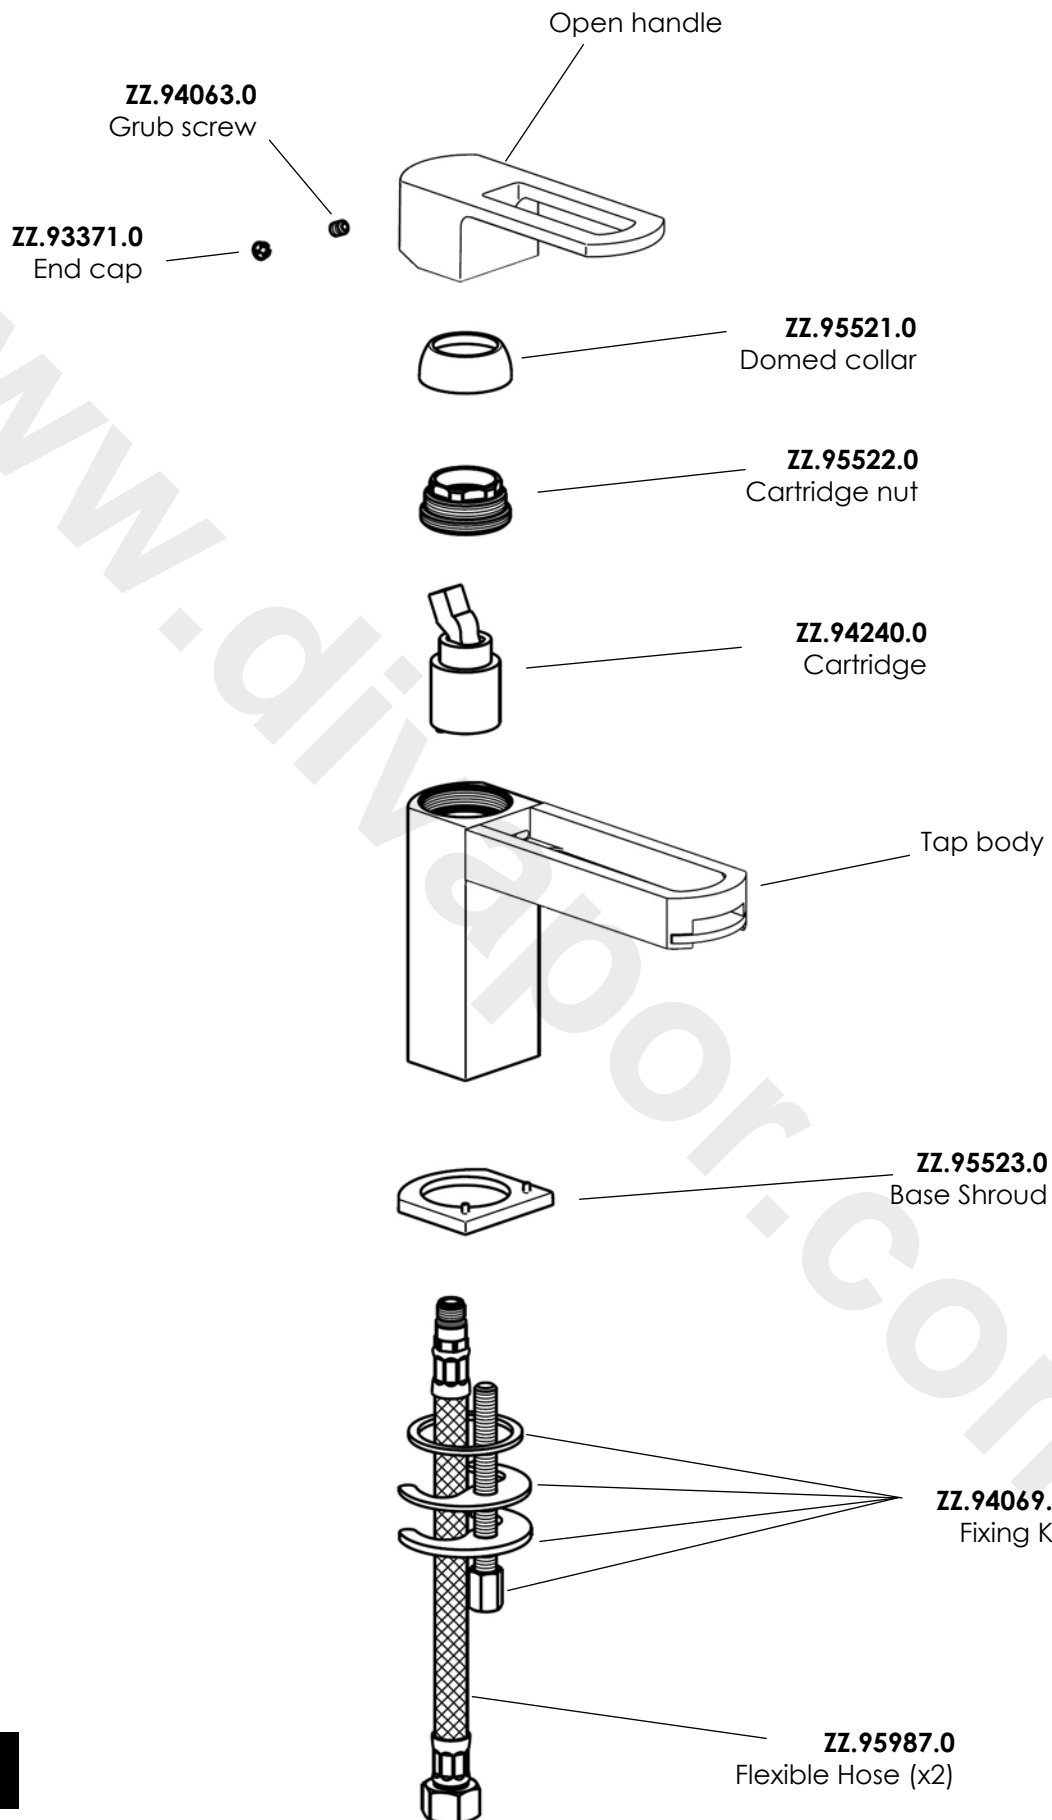

CUDO OPEN

Mono Basin with open spout

**Code: 32400CUO
32400SMK**

technical specifications

www.cifial.co.uk
cifialuk@btconnect.com