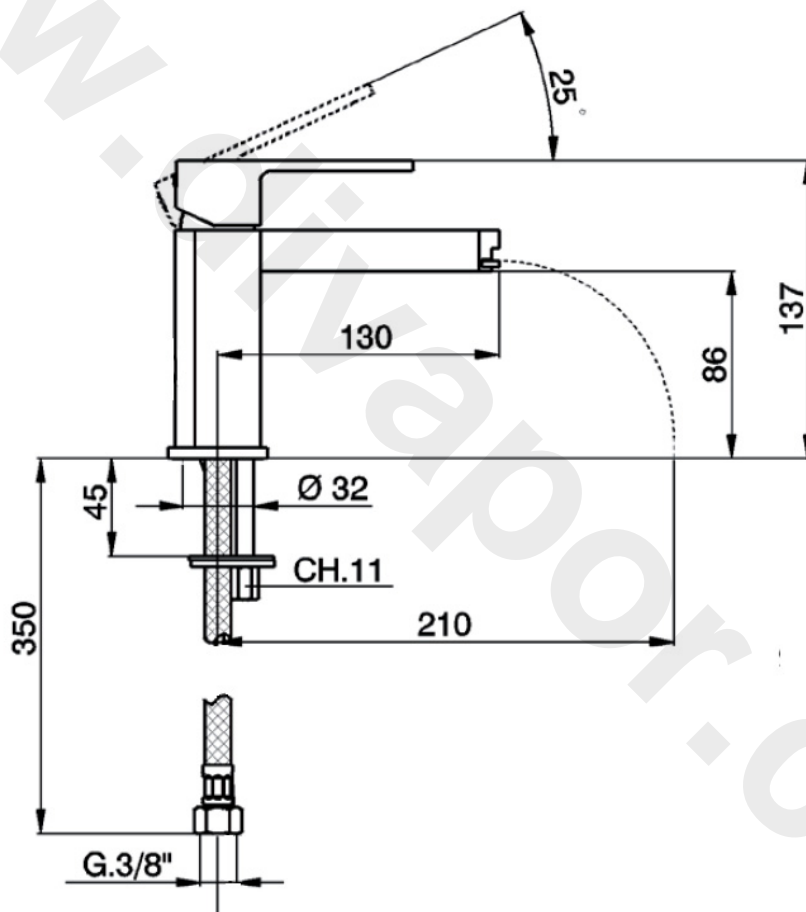

CUDO OPEN

Mono Basin with open spout

**Code: 32400CUO
32400SMK**

technical specifications

www.cifial.co.uk
cifialuk@btconnect.com