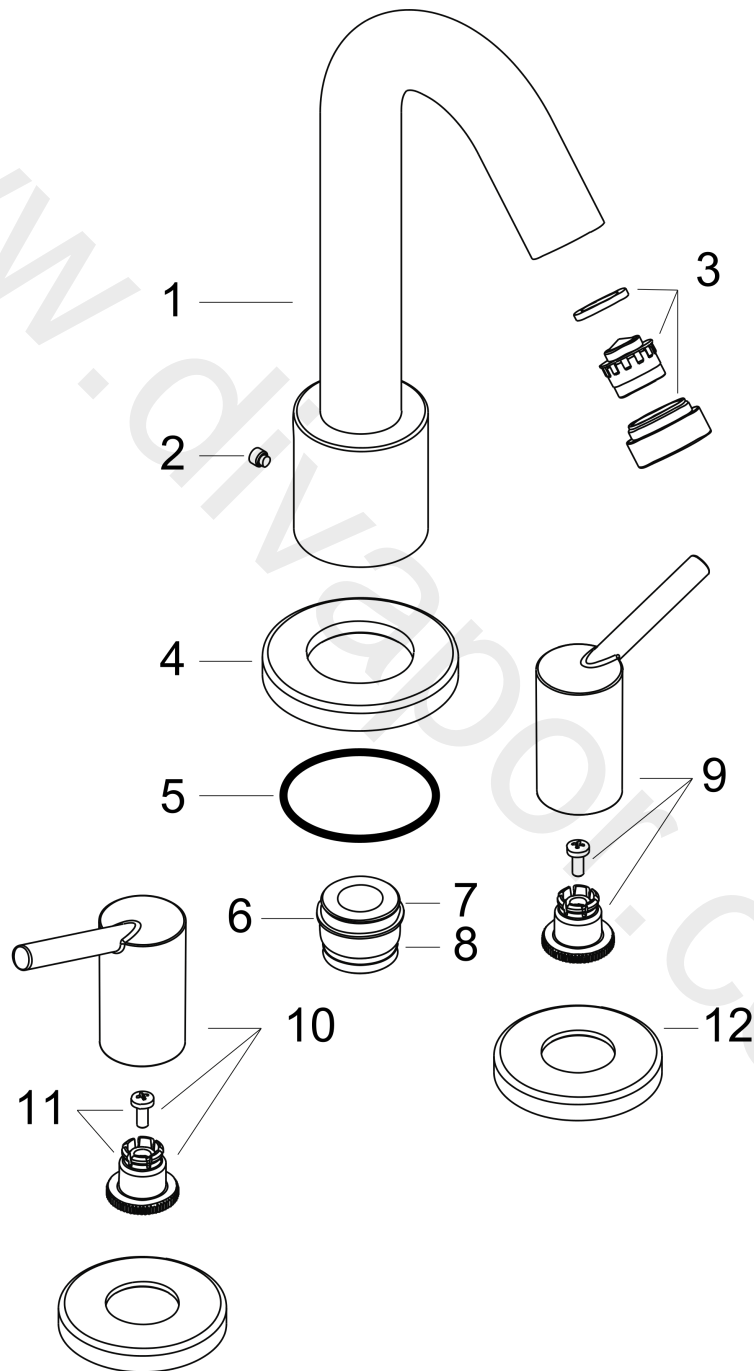

Talis
3-hole rim mounted bath mixer
 Finish: **Chrome** Article Number: **32313000**

Exploded Drawing

Year of production: >06/09

Talis

3-hole rim mounted bath mixer

Finish: **Chrome** Article Number: **32313000**

Spare part list

Year of production: >06/09

| Pos. | Description | Article Number | Price | PU |
|------|--------------------------|----------------|----------|----|
| 1 | spout cpl. | 95463000 | £ 173,00 | 1 |
| 2 | hollow set screw M6x6 | 97660000 | £ 3,30 | 1 |
| 3 | aerator M24x1 (25 l/min) | 95456000 | £ 51,00 | 1 |
| 4 | escutcheon Ø 70 mm | 97779000 | £ 79,00 | 1 |
| 5 | O-ring 58x3 | 98202000 | £ 3,30 | 1 |
| 6 | adapter for spout | 88512000 | £ 16,10 | 1 |
| 7 | O-Ring 23x2,5 | 98183000 | £ 3,30 | 1 |
| 8 | O-ring 21x2,5 | 98211000 | £ 3,30 | 1 |
| 9 | handle for cold water | 95462000 | £ 51,00 | 1 |
| 10 | handle for hot water | 95461000 | £ 51,00 | 1 |
| 11 | handle fixing set | 94184000 | £ 6,10 | 1 |
| 12 | escutcheon | 31098000 | £ 43,00 | 1 |
| a | concealed item | 13233180 | £ 285,00 | 1 |
| b | base body | 06607000 | - | 1 |
| c | Grease | 90920000 | £ 16,10 | 1 |