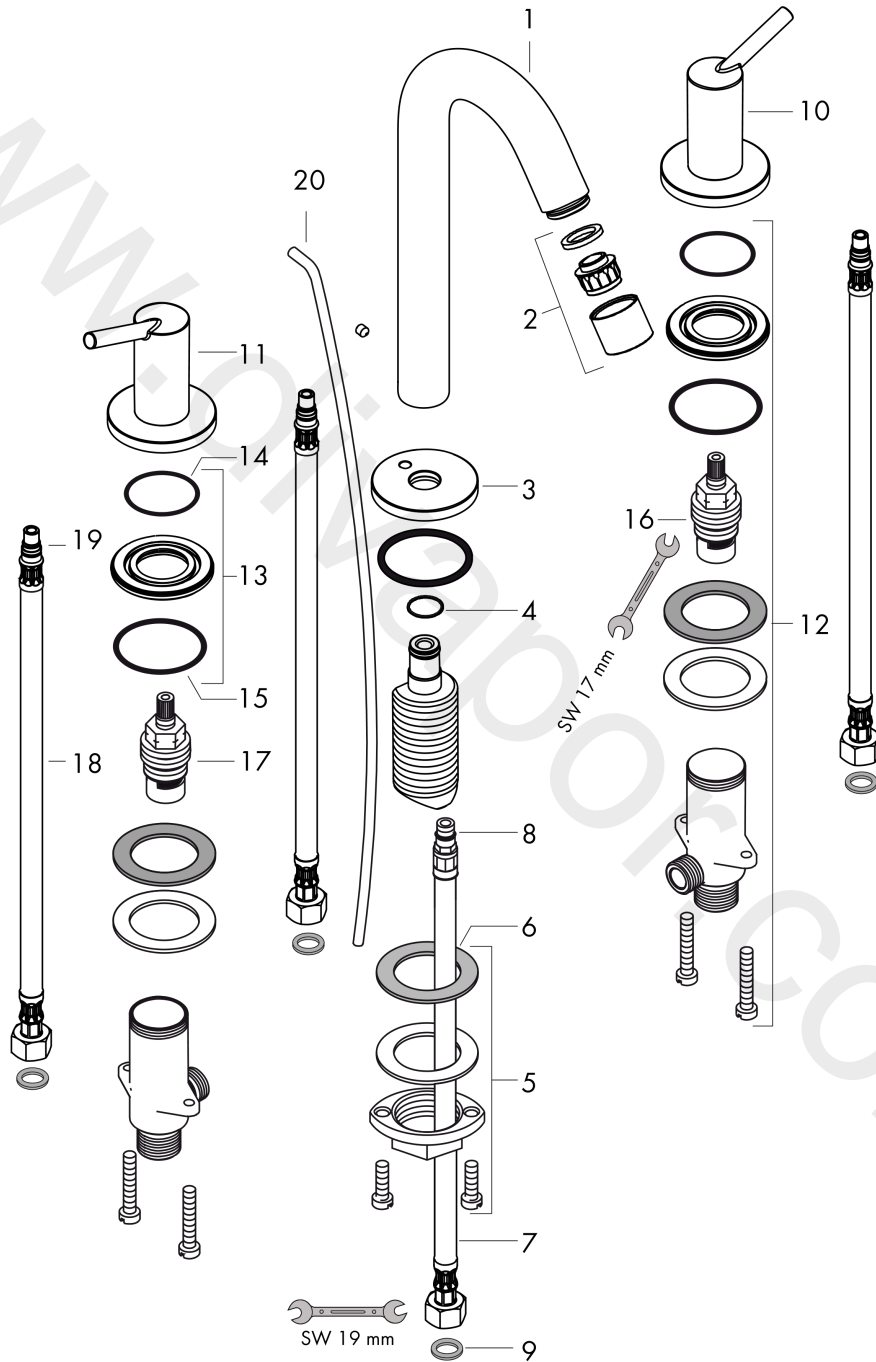

Talis
3-hole basin mixer 150 with pop-up waste set
 Surfaces: Article Number: **32310000**

Exploded Drawing

Year of production: **06/09 - 01/22**

Talis

3-hole basin mixer 150 with pop-up waste set

Surfaces: Article Number: **32310000**

Spare part list

Year of production: **06/09 - 01/22**

Pos.	Description	Article Number	Price	PU
1	spout cpl.	95339000	£ 96,00	1
2	aerator M22x1 (5 l/min)	95455000	£ 35,00	1
3	escutcheon for spout	97505000	£ 64,00	1
4	O-ring 11x2	98127000	£ 3,30	1
5	fixing set (Ø 32)	13961000	£ 25,00	1
6	lever collar	97548000	£ 3,30	1
7	connection hose 450 mm M8x0,75 G3/8	97206000	£ 35,00	1
8	O-ring 7x1,5	98422000	£ 3,30	1
9	sealing set	95581000	£ 6,10	1
10	handle for cold water	95338000	£ 79,00	1
11	handle for hot water	95337000	£ 79,00	1
12	stop valve cpl.	97357000	£ 137,00	1
13	nut	92854000	£ 20,50	1
14	O-Ring 32x2,5	96364000	£ 25,00	1
15	O-ring 40x3	92634000	£ 3,30	1
16	shut off unit left closing	94008000	£ 43,00	1
17	shut off unit right closing	94009000	£ 43,00	1
18	connection hose 450 mm M10x1 G3/8	96507000	£ 43,00	1
19	O-ring 8x1,75	97827000	£ 3,30	1
20	pull rod	96657000	£ 13,30	1
a	pop up waste	94139000	£ 96,00	1
b	fixation extension 35 mm	13898000	£ 79,00	1