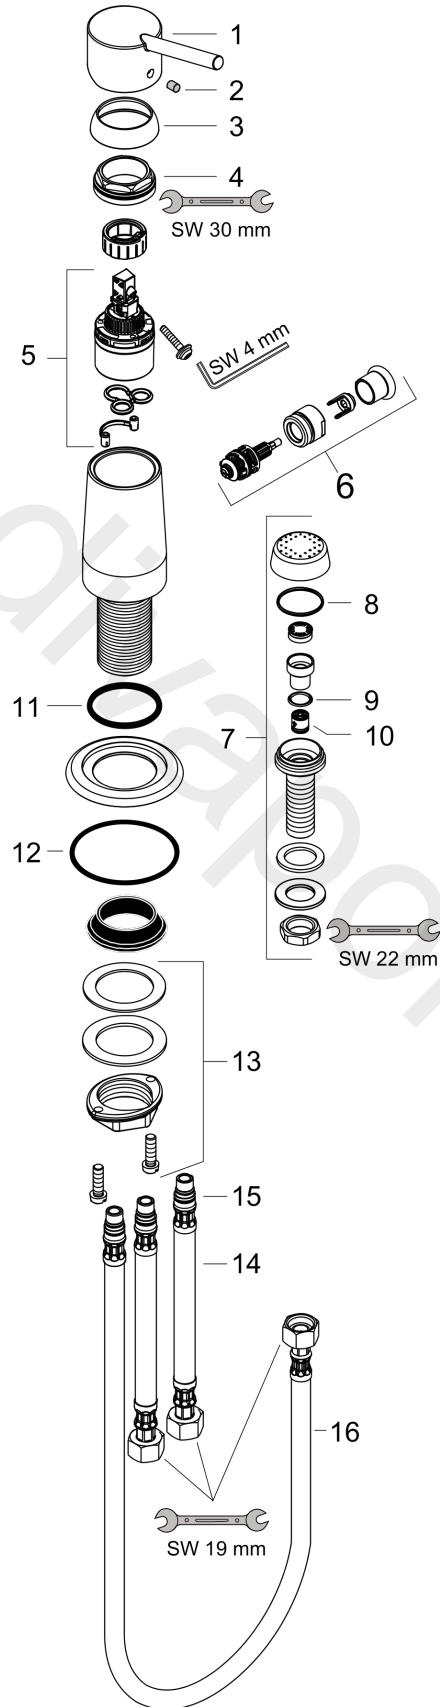

Talis

Bidet set with vertical spray

Surfaces: Article Number: **32246000**

Exploded Drawing

Year of production: **06/10 - 04/12**

Talis**Bidet set with vertical spray**Surfaces: Article Number: **32246000****Spare part list**Year of production: **06/10 - 04/12**

Pos.	Description	Article Number	Price	PU
1	handle	32096000	£ 51,00	1
2	screw cover	96338000	£ 3,30	1
3	flange	97406000	£ 20,50	1
4	nut	97209000	£ 16,10	1
5	cartridge, assy	95646000	£ 96,00	1
6	selector	95257000	£ 79,00	1
7	bottom shower	95849000	£ 96,00	1
8	O-ring 25x1,5	98146000	£ 3,30	1
9	O-ring 11x1,5	98385000	£ 3,30	1
10	non return valve DW 10	96456000	£ 9,00	1
11	O-ring 38x4	98402000	-	1
12	O-ring 54x4	98393000	-	1
13	fixing set (Ø 32)	13961000	£ 25,00	1
14	connection hose 450 mm M10x1 G3/8	96507000	£ 43,00	1
15	O-ring 8x1,75	97827000	£ 3,30	1
16	connection hose 600 mm M10x1 G3/8	97398000	£ 35,00	1
a	fixation extension 35 mm	13898000	£ 79,00	1