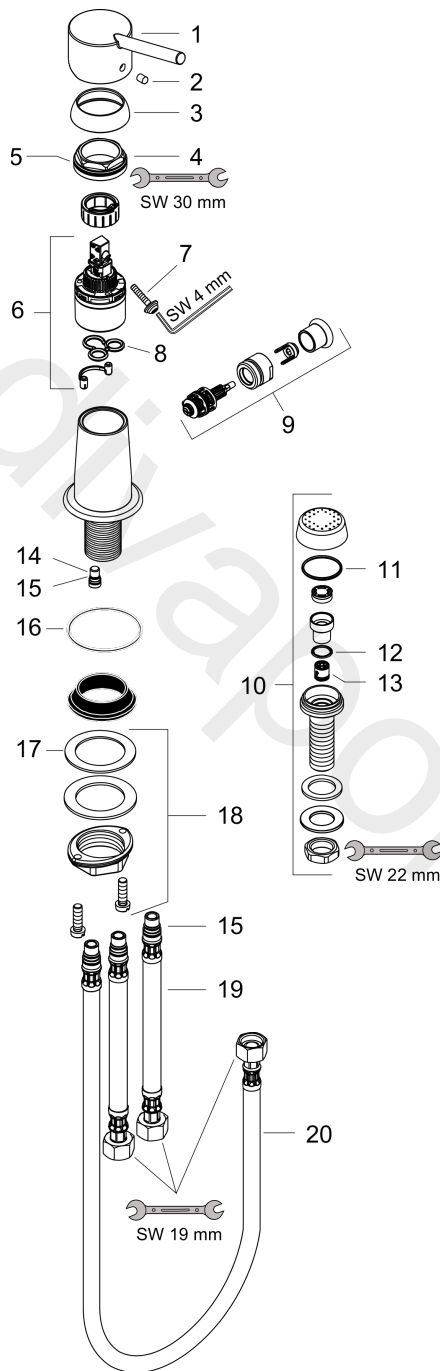

Talis

Bidet set with vertical spray

Surfaces: Article Number: 32246000

Exploded Drawing

Year of production: 05/12 - 02/14

**Talis**

**Bidet set with vertical spray**

Surfaces: Article Number: **32246000**

**Spare part list**

Year of production: **05/12 - 02/14**

Pos.	Description	Article Number	Price	PU
1	handle	32096000	£ 51,00	1
2	screw cover	96338000	£ 3,30	1
3	flange	97406000	£ 20,50	1
4	nut	97209000	£ 16,10	1
5	O-Ring 32x2	98193000	£ 3,30	1
6	cartridge, assy	95646000	£ 96,00	1
7	locking screw for handle	95140000	£ 6,10	1
8	seal	95008000	£ 9,00	1
9	selector	95257000	£ 79,00	1
10	bottom shower	95849000	£ 96,00	1
11	O-ring 25x1,5	98146000	£ 3,30	1
12	O-ring 11x1,5	98385000	£ 3,30	1
13	non return valve DW 10	96456000	£ 9,00	1
14	plug	92313000	£ 9,00	1
15	O-ring 7x1,5	98422000	£ 3,30	1
16	O-ring 54x4	98393000	-	1
17	lever collar	97548000	£ 3,30	1
18	fixing set (Ø 32)	13961000	£ 25,00	1
19	connection hose 450 mm M8x0,75 G3/8	97206000	£ 35,00	1
20	connection hose 600 mm M8x0,75 G3/8	96556000	£ 25,00	1
a	fixation extension 35 mm	13898000	£ 79,00	1