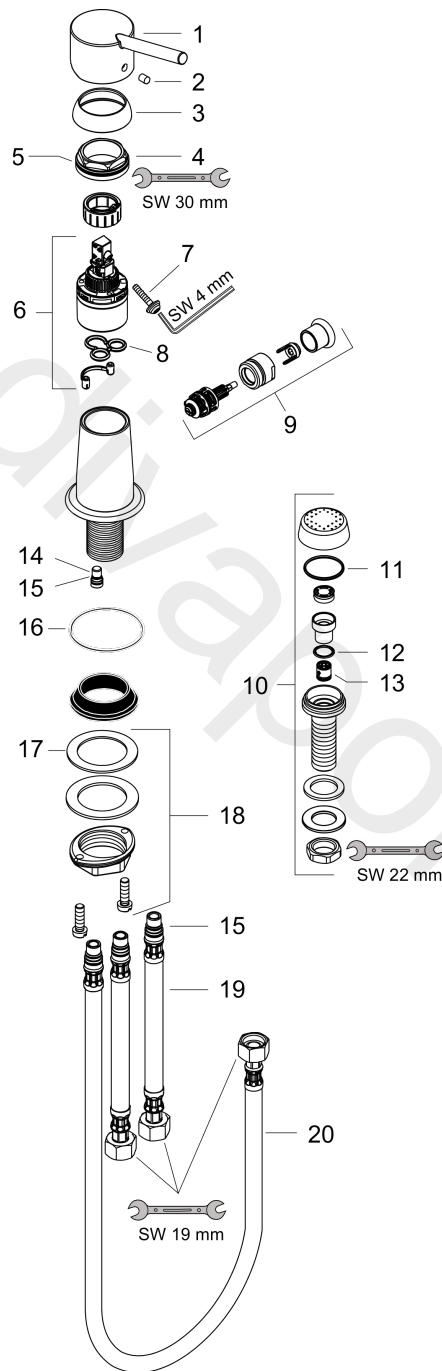

Talis

Bidet set with vertical spray

Finish: **Chrome** Article Number: **32246000**

Exploded Drawing

Year of production: >03/14

Talis

Bidet set with vertical spray

Finish: **Chrome** Article Number: **32246000**

Spare part list

Year of production: >03/14

Pos.	Description	Article Number	Price	PU
1	handle	32096000	£ 51,00	1
2	screw cover	96338000	£ 3,30	1
3	flange	97406000	£ 20,50	1
4	nut	97209000	£ 16,10	1
5	O-Ring 32x2	98193000	£ 3,30	1
6	cartridge, assy	95646000	£ 96,00	1
7	locking screw for handle	95140000	£ 6,10	1
8	seal	95008000	£ 9,00	1
9	selector	95257000	£ 79,00	1
10	bottom shower	95849000	£ 96,00	1
11	O-ring 25x1,5	98146000	£ 3,30	1
12	O-ring 11x1,5	98385000	£ 3,30	1
13	non return valve DW 10	96456000	£ 9,00	1
14	plug	92313000	£ 9,00	1
15	O-ring 7x1,5	98422000	£ 3,30	1
16	O-ring 44x4	98471000	£ 9,00	1
17	lever collar	97548000	£ 3,30	1
18	fixing set (Ø 32)	13961000	£ 25,00	1
19	connection hose 450 mm M8x0,75 G3/8	97206000	£ 35,00	1
20	connection hose 600 mm M8x0,75 G3/8	96556000	£ 25,00	1
a	fixation extension 35 mm	13898000	£ 79,00	1