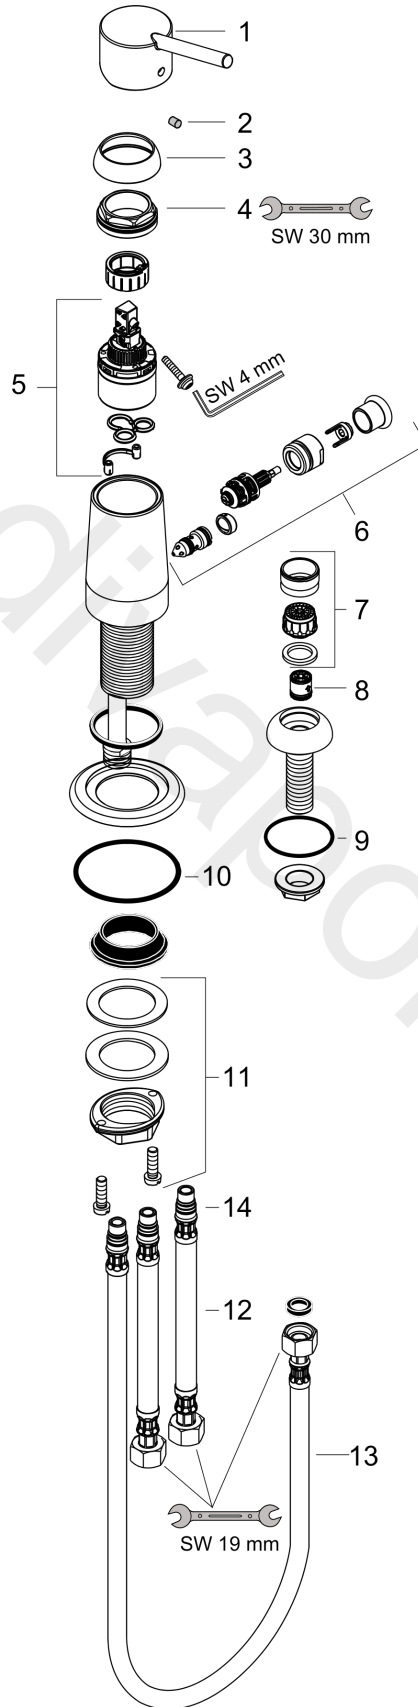

Talis

Bidet set with vertical spray

Surfaces: Article Number: **32246000**

Exploded Drawing

Year of production: **10/08 - 05/10**

Talis

Bidet set with vertical spray

Surfaces: Article Number: **32246000**

Spare part list

Year of production: **10/08 - 05/10**

Pos.	Description	Article Number	Price	PU
1	handle	32096000	£ 51,00	1
2	screw cover	96338000	£ 3,30	1
3	flange	97406000	£ 20,50	1
4	nut	97209000	£ 16,10	1
5	cartridge, assy	95646000	£ 96,00	1
6	selector	95257000	£ 79,00	1
7	aerator M24x1 (15 l/min)	13913000	£ 14,00	1
8	non return valve DW 10	96456000	£ 9,00	1
9	O-ring 29x3	98371000	£ 6,10	1
10	O-ring 54x4	98393000	-	1
11	fixing set (Ø 32)	13961000	£ 25,00	1
12	connection hose 450 mm M10x1 G3/8	96507000	£ 43,00	1
13	connection hose 600 mm M10x1 G3/8	97398000	£ 35,00	1
14	O-ring 8x1,75	97827000	£ 3,30	1
a	fixation extension 35 mm	13898000	£ 79,00	1