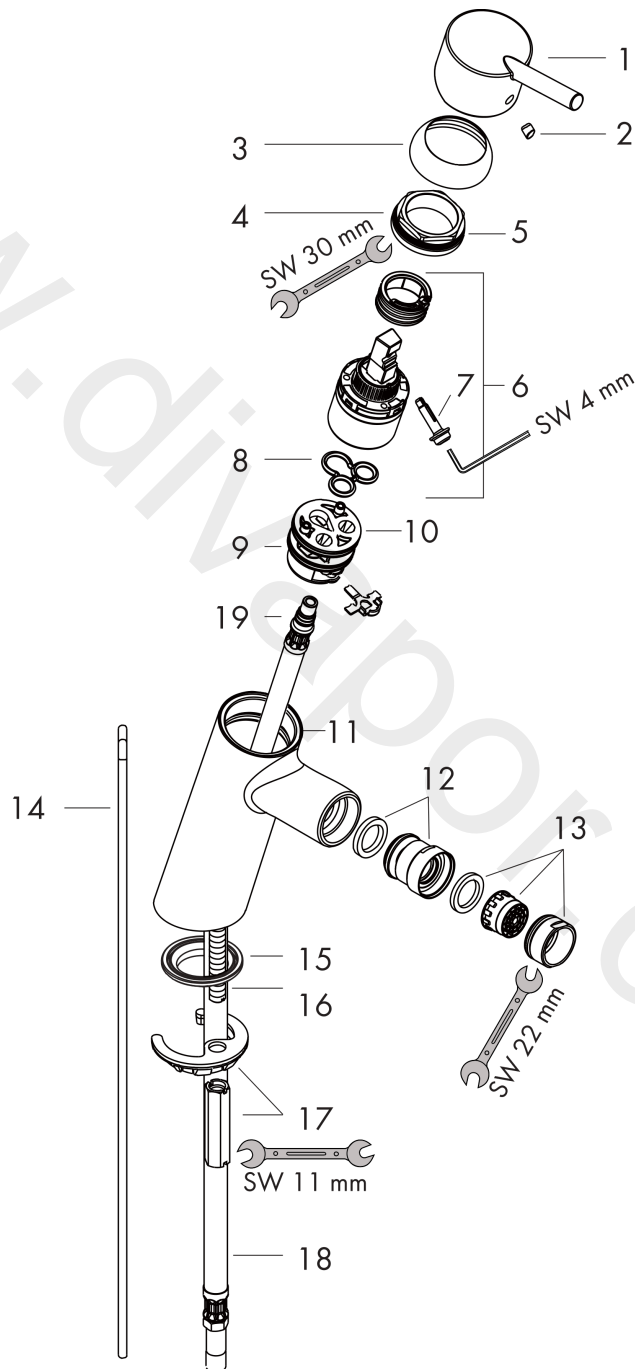

Talis
Single lever bidet mixer with pop-up waste set
 Surfaces: Article Number: **32240000**

Exploded Drawing

Year of production: **10/06 - 09/10**

Talis

Single lever bidet mixer with pop-up waste set

Surfaces: Article Number: **32240000**

Spare part list

Year of production: **10/06 - 09/10**

Pos.	Description	Article Number	Price	PU
1	handle	32096000	£ 51,00	1
2	screw cover	96338000	£ 3,30	1
3	flange	97406000	£ 20,50	1
4	nut	97209000	£ 16,10	1
5	O-Ring 32x2	98193000	£ 3,30	1
6	cartridge, assy	92730000	£ 35,00	1
7	locking screw for handle	95140000	£ 6,10	1
8	seal	95008000	£ 9,00	1
9	adapter for cartridge	98750000	£ 13,30	1
10	O-Ring 30x2	98186000	£ 3,30	1
11	O-ring 35x2	92604000	£ 6,10	1
12	ball joint	92036000	£ 25,00	1
13	aerator M24x1 (7 l/min)	13085000	£ 13,30	1
14	pull rod	96657000	£ 13,30	1
15	seal Ø 42	98722000	£ 6,10	1
16	screw M8 x 68	97736000	£ 6,10	1
17	fixing set	96016000	£ 35,00	1
18	connection hose 450 mm M8x0,75 G3/8	97206000	£ 35,00	1
19	O-ring 7x1,5	98422000	£ 3,30	1
a	service set	98964000	£ 110,00	1
b	pop up waste	94139000	£ 96,00	1