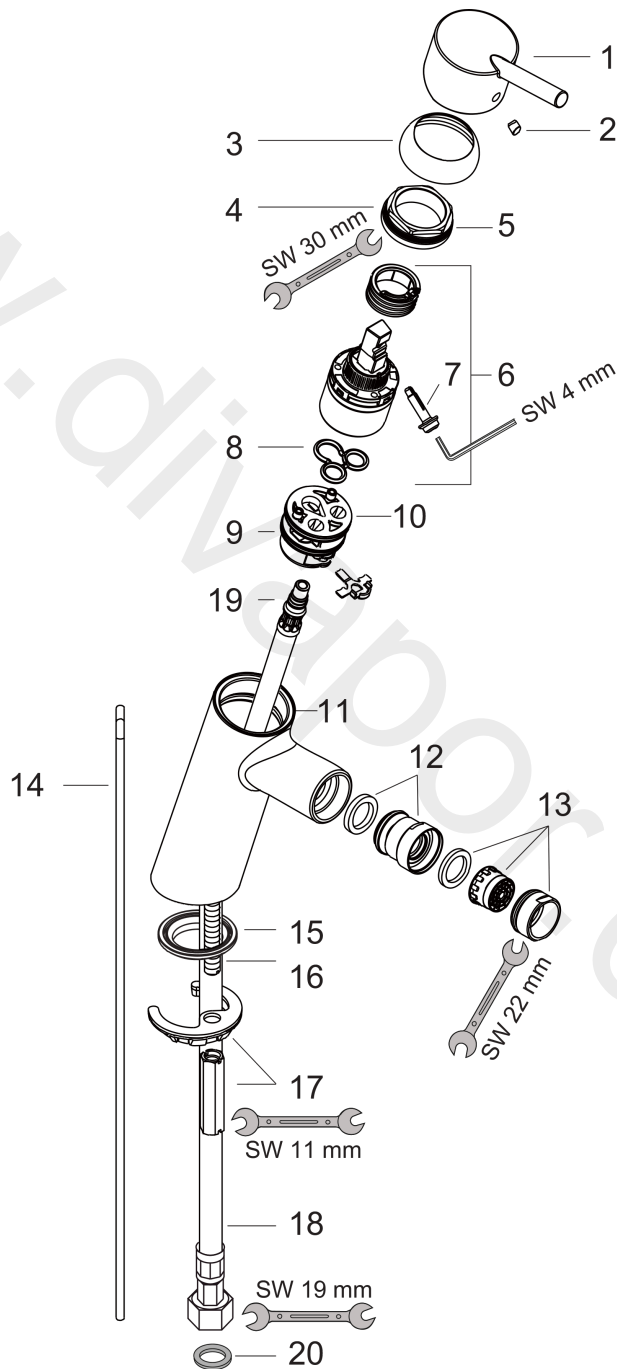

Talis
Single lever bidet mixer with pop-up waste set
 Surfaces: Article Number: **32240000**

Exploded Drawing

Year of production: **10/10 - 03/17**

Talis

Single lever bidet mixer with pop-up waste set

Surfaces: Article Number: **32240000**

Spare part list

Year of production: **10/10 - 03/17**

Pos.	Description	Article Number	Price	PU
1	handle	32096000	£ 51,00	1
2	screw cover	96338000	£ 3,30	1
3	flange	97406000	£ 20,50	1
4	nut	97209000	£ 16,10	1
5	O-Ring 32x2	98193000	£ 3,30	1
6	cartridge, assy	92730000	£ 35,00	1
7	locking screw for handle	95140000	£ 6,10	1
8	seal	95008000	£ 9,00	1
9	adapter for cartridge	98750000	£ 13,30	1
10	O-Ring 30x2	98186000	£ 3,30	1
11	O-ring 35x2	92604000	£ 6,10	1
12	ball joint	92036000	£ 25,00	1
13	aerator M24x1 (7 l/min)	13085000	£ 13,30	1
14	pull rod	96657000	£ 13,30	1
15	seal Ø 42	98722000	£ 6,10	1
16	screw M8 x 68	97736000	£ 6,10	1
17	fixing set	96016000	£ 35,00	1
18	connection hose 450 mm M8x0,75 G3/8	97206000	£ 35,00	1
19	O-ring 7x1,5	98422000	£ 3,30	1
20	sealing set	95581000	£ 6,10	1
a	pop up waste	94139000	£ 96,00	1
b	service set	98964000	£ 110,00	1