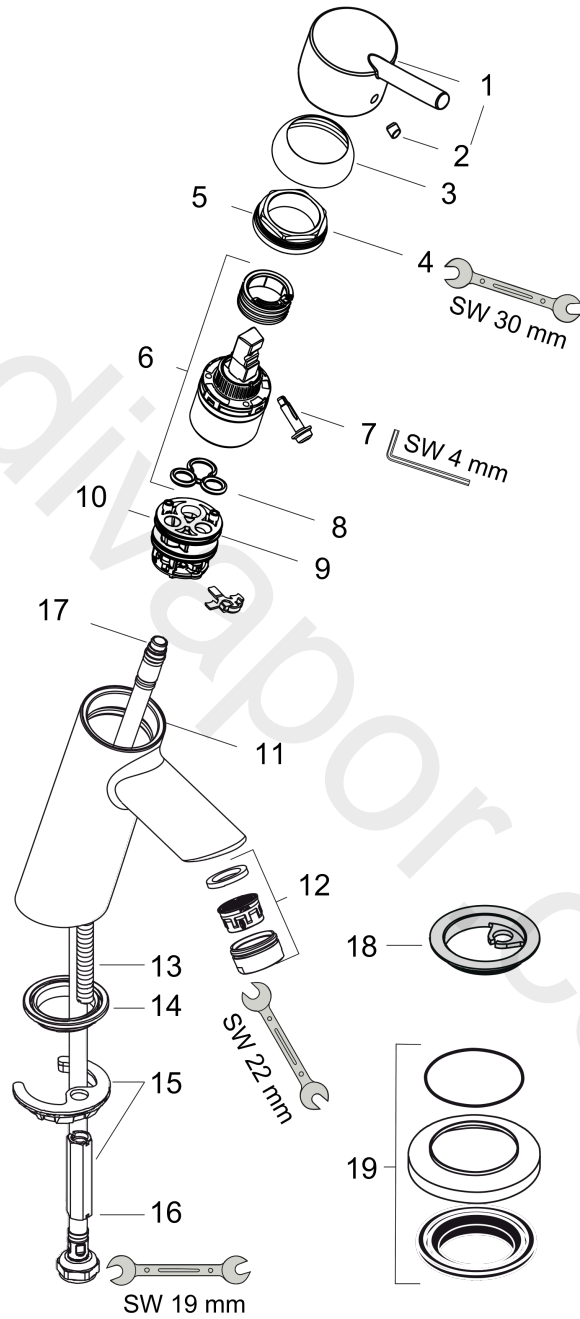

Talis

Single lever basin mixer 80 LowFlow 3.5 l/min without waste set

Surfaces: Article Number: 32146000

Exploded Drawing

Year of production: 04/17 - 02/18

Talis

Single lever basin mixer 80 LowFlow 3.5 l/min without waste set

Surfaces: Article Number: **32146000**

Spare part list

Year of production: **04/17 - 02/18**

Pos.	Description	Article Number	Price	PU
1	handle	32096000	£ 51,00	1
2	screw cover	96338000	£ 3,30	1
3	flange	97406000	£ 20,50	1
4	nut	97209000	£ 16,10	1
5	O-Ring 32x2	98193000	£ 3,30	1
6	cartridge, assy	95646000	£ 96,00	1
7	locking screw for handle	95140000	£ 6,10	1
8	seal	95008000	£ 9,00	1
9	adapter for cartridge	98750000	£ 13,30	1
10	O-Ring 30x2	98186000	£ 3,30	1
11	O-ring 35x2	92604000	£ 6,10	1
12	aerator M24x1	98453000	£ 20,50	1
13	seal Ø 42	98722000	£ 6,10	1
14	screw M8 x 68	97736000	£ 6,10	1
15	fixing set	96016000	£ 35,00	1
16	connection hose 450 mm M8x0,75 G3/8	97206000	£ 35,00	1
17	O-ring 6,6x1,6	93019000	£ 3,30	1
18	seal Ø 45	98996000	£ 9,00	1
19	compensation escutcheon	32799000	£ 40,00	1