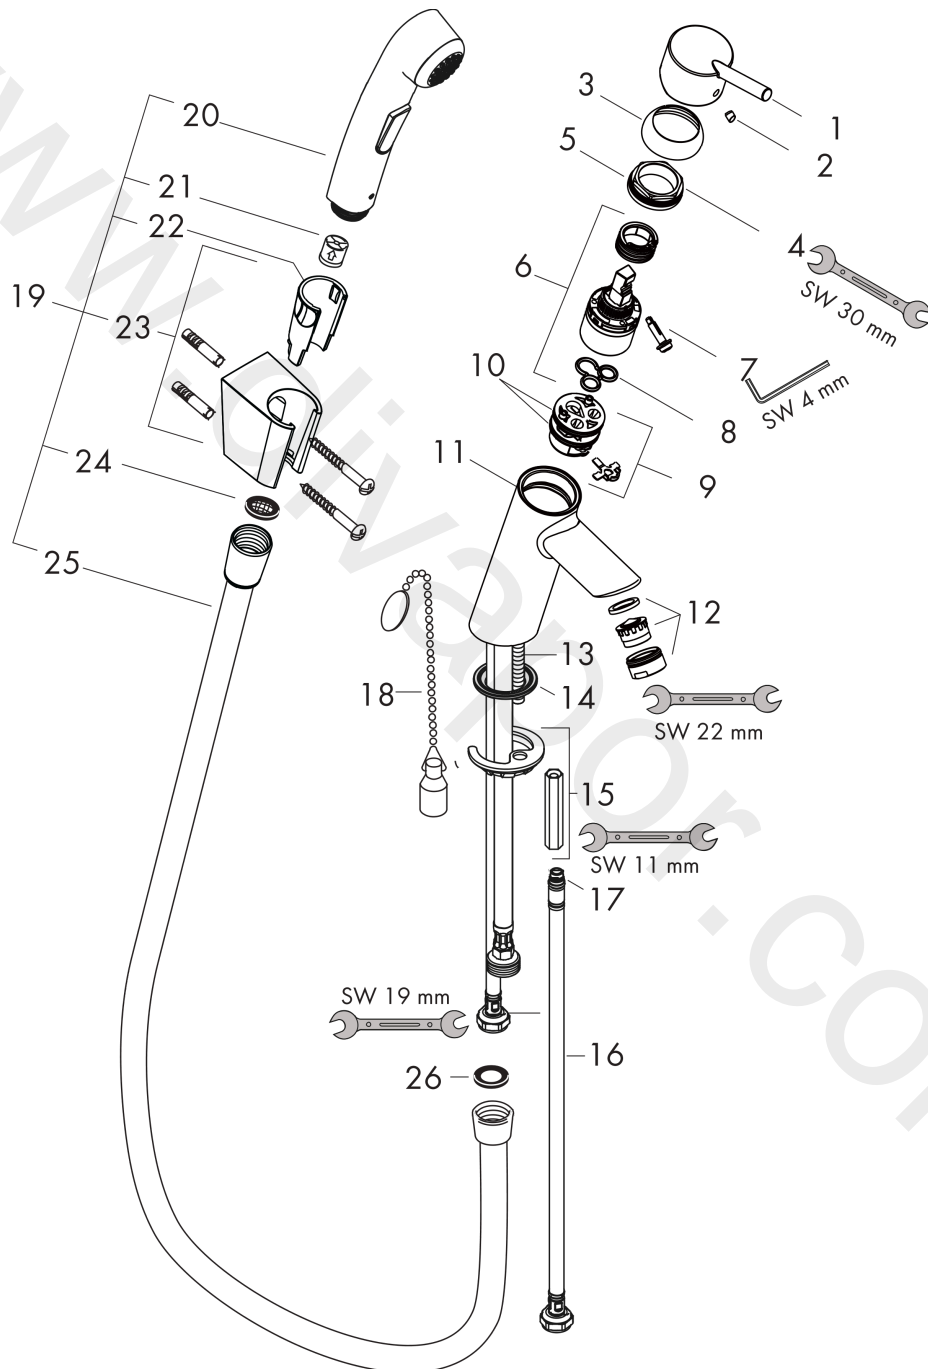

Talis

Single lever basin mixer with bidette hand shower and shower hose 160 cm

Finish: **Chrome** Article Number: **32140000**

Description

product features

- consists of: single lever basin mixer, bidette hand shower, shower holder, shower hose
- ComfortZone 80
- handle variant: lever handle
- maximum flow rate at 3 bar: 5 l/min
- ceramic cartridge
- temperature limitation adjustable
- suitable for continuous flow water heaters
- connection type: G 3/8 connections
- connection dimension: DN15

Single lever basin mixer with bidette hand shower and shower hose 160 cm

Finish: **Chrome** Article Number: **32140000**

Exploded Drawing

Year of production: >04/17

Talis**Single lever basin mixer with bidette hand shower and shower hose 160 cm**Finish: **Chrome** Article Number: **32140000****Spare part list**