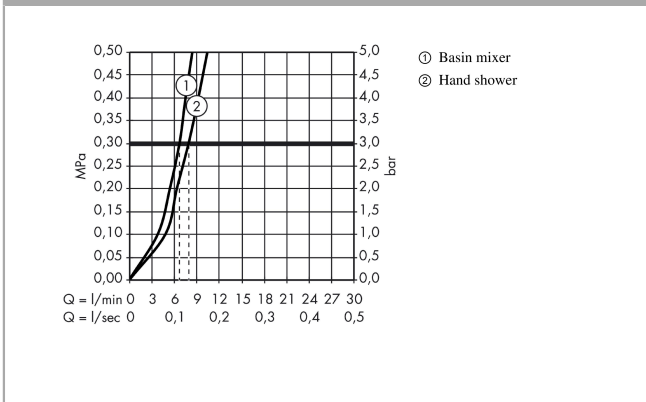

Talis

Single lever basin mixer with bidette hand shower and shower hose 160 cm

Finish: **Chrome** Article Number: **32140000**

Description

product features

- consists of: single lever basin mixer, bidette hand shower, shower holder, shower hose
- ComfortZone 80
- handle variant: lever handle
- maximum flow rate at 3 bar: 5 l/min
- ceramic cartridge
- temperature limitation adjustable
- suitable for continuous flow water heaters
- connection type: G 3/8 connections
- connection dimension: DN15

Article Details

Price excl. VAT

291,67 £

Technology

Product image

Scale drawing

Flowchart

Talis