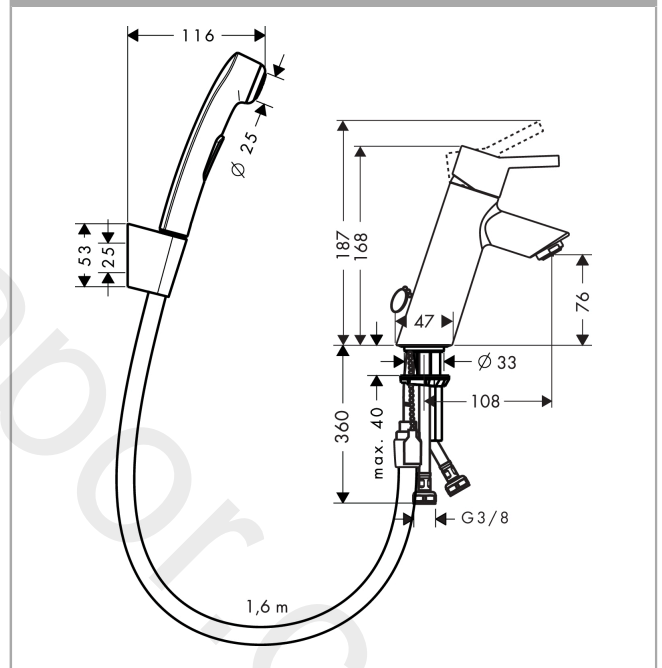

Scale drawing