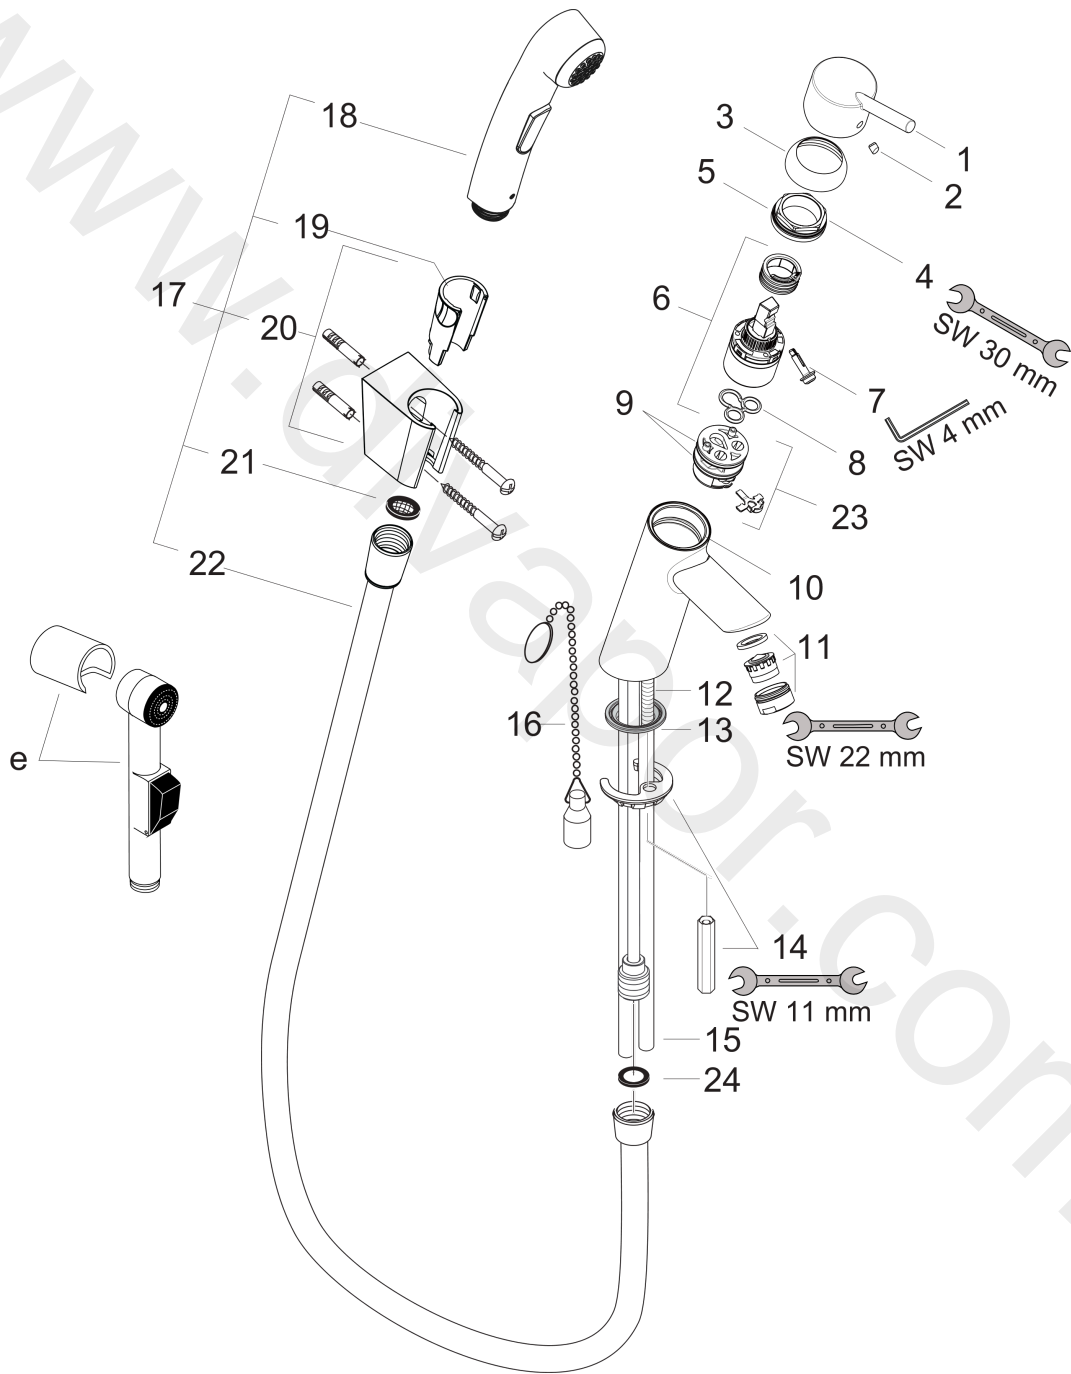

Talis

Single lever basin mixer with bidette hand shower and shower hose 160 cm

Surfaces: Article Number: 32140000

Exploded Drawing

Year of production: 10/06 - 09/10

Talis**Single lever basin mixer with bidette hand shower and shower hose 160 cm**Surfaces: Article Number: **32140000****Spare part list**Year of production: **10/06 - 09/10**

Pos.	Description	Article Number	Price	PU
1	handle	32096000	£ 51,00	1
2	screw cover	96338000	£ 3,30	1
3	flange	97406000	£ 20,50	1
4	nut	97209000	£ 16,10	1
5	O-Ring 32x2	98193000	£ 3,30	1
6	cartridge, assy	92730000	£ 35,00	1
7	locking screw for handle	95140000	£ 6,10	1
8	seal	95008000	£ 9,00	1
9	O-Ring 30x2	98186000	£ 3,30	1
10	O-ring 35x2	92604000	£ 6,10	1
11	aerator M24x1 (15 l/min)	13913000	£ 14,00	1
12	screw M8 x 68	97736000	£ 6,10	1
13	seal Ø 42	98722000	£ 6,10	1
14	fixing set	96016000	£ 35,00	1
15	supply pipe 450 mm	96638000	£ 64,00	1
16	chain for plug	97109000	£ 16,10	1
17	handshower and hose	32128000	£ 110,00	1
18	handshower	96907000	£ 84,00	1
19	guide	98918000	£ 3,30	1
20	shower holder	28331000	£ 43,00	1
21	filter packing	94246000	£ 3,30	1
22	shower hose Isiflex'B 1,60 m	28276000	£ 38,00	1
23	adapter for cartridge	92845000	£ 16,10	1
24	sealing set	95581000	£ 6,10	1
a	seal Ø 45	98996000	£ 9,00	1
b	service set	98964000	£ 110,00	1
c	pop up waste	94139000	£ 96,00	1
d	handshower and hose	32128000	£ 110,00	1