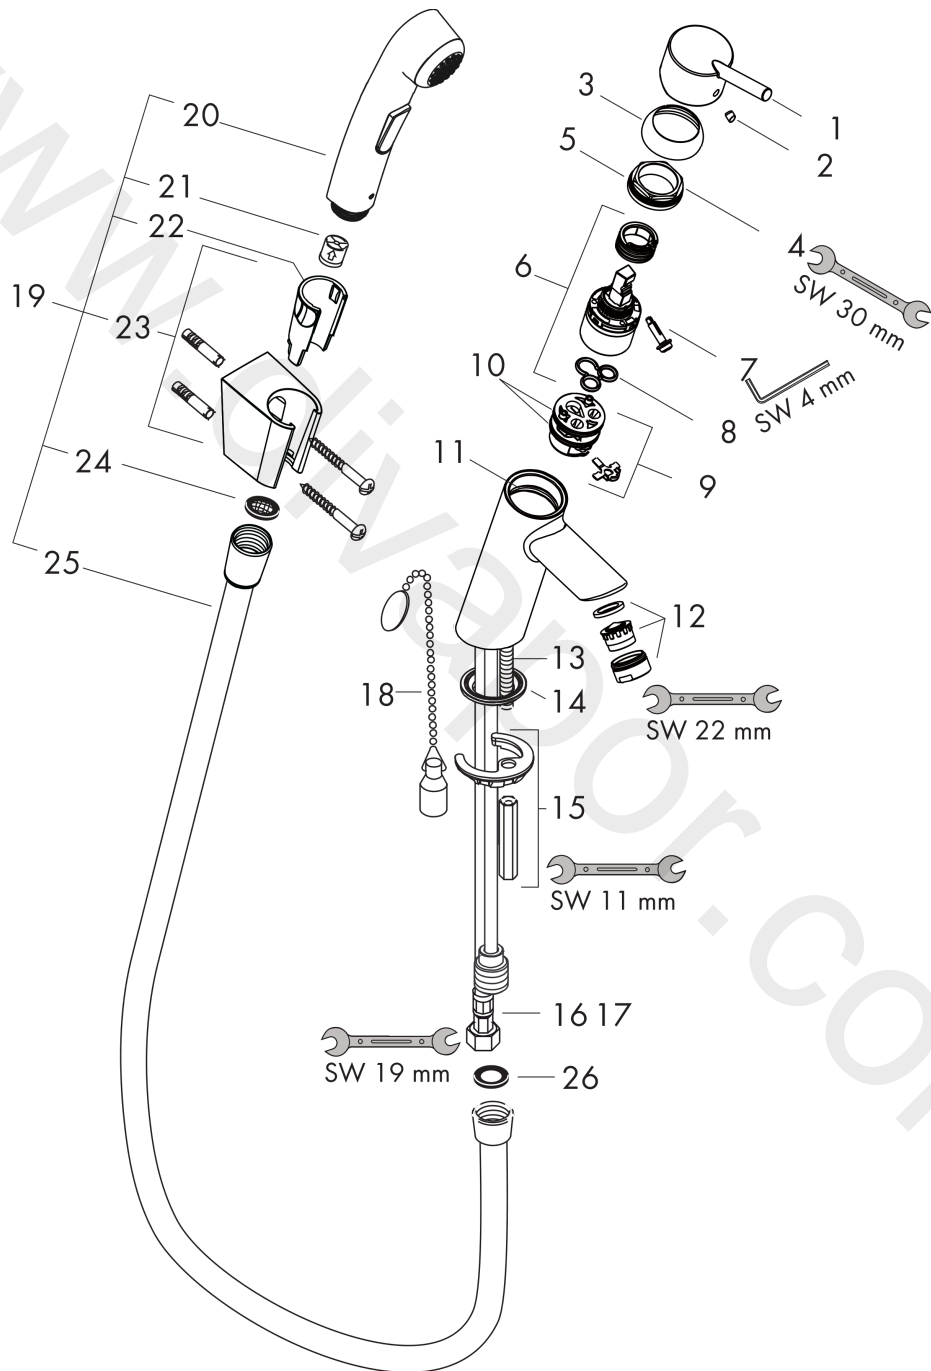

Talis

Single lever basin mixer with bidette hand shower and shower hose 160 cm

Surfaces: Article Number: 32140000

Exploded Drawing

Year of production: 10/10 - 03/17

## Talis

Single lever basin mixer with bidette hand shower and shower hose 160 cm

Surfaces: Article Number: **32140000**

### Spare part list

Year of production: **10/10 - 03/17**

Pos.	Description	Article Number	Price	PU
1	handle	32096000	£ 51,00	1
2	screw cover	96338000	£ 3,30	1
3	flange	97406000	£ 20,50	1
4	nut	97209000	£ 16,10	1
5	O-Ring 32x2	98193000	£ 3,30	1
6	cartridge, assy	92730000	£ 35,00	1
7	locking screw for handle	95140000	£ 6,10	1
8	seal	95008000	£ 9,00	1
9	adapter for cartridge	92845000	£ 16,10	1
10	O-Ring 30x2	98186000	£ 3,30	1
11	O-ring 35x2	92604000	£ 6,10	1
12	aerator M24x1 (15 l/min)	13913000	£ 14,00	1
13	screw M8 x 68	97736000	£ 6,10	1
14	seal Ø 42	98722000	£ 6,10	1
15	fixing set	96016000	£ 35,00	1
16	connection hose 450 mm M8x0,75 G3/8	97206000	£ 35,00	1
17	O-ring 7x1,5	98422000	£ 3,30	1
18	chain for plug	97109000	£ 16,10	1
19	handshower and hose	32128000	£ 110,00	1
20	handshower	96907000	£ 84,00	1
21	set of non return valves DW 15	94074000	£ 16,10	1
22	guide	98918000	£ 3,30	1
23	shower holder	28331000	£ 43,00	1
24	filter packing	94246000	£ 3,30	1
25	shower hose Isiflex'B 1,60 m	28276000	£ 38,00	1
26	sealing set	95581000	£ 6,10	1
a	seal Ø 45	98996000	£ 9,00	1
b	service set	98964000	£ 110,00	1
c	compensation escutcheon	32799000	£ 40,00	1
d	pop up waste	94139000	£ 96,00	1