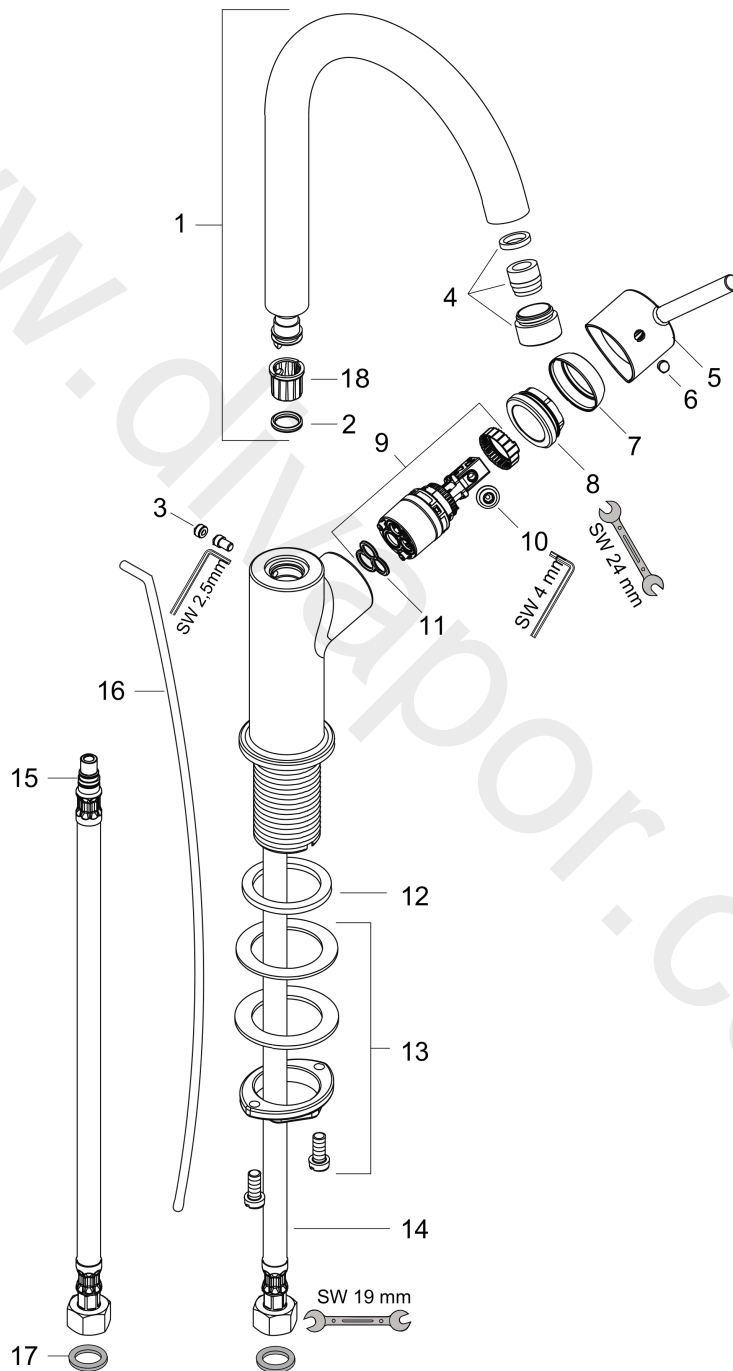

Talis

Single lever basin mixer 210 with swivel spout and pop-up waste set

Surfaces: Article Number: 32084000

Exploded Drawing

Year of production: 05/11 - 06/22

Talis**Single lever basin mixer 210 with swivel spout and pop-up waste set**Surfaces: Article Number: **32084000****Spare part list**Year of production: **05/11 - 06/22**

Pos.	Description	Article Number	Price	PU
1	spout cpl.	95494000	£ 96,00	1
2	O-ring 11x2	98127000	£ 3,30	1
3	screw cover	95181000	£ 3,30	1
4	aerator M18x1 (5 l/min)	95387000	£ 43,00	1
5	handle	95495000	£ 35,00	1
6	screw cover	96338000	£ 3,30	1
7	flange	95493000	£ 20,50	1
8	nut	95178000	£ 43,00	1
9	cartridge, assy	97685000	£ 64,00	1
10	locking screw for handle	95140000	£ 6,10	1
11	seal	98865000	£ 35,00	1
12	flat seal	98749000	£ 6,10	1
13	fixing set (Ø 32)	13961000	£ 25,00	1
14	connection hose 450 mm M8x0,75 G3/8	97206000	£ 35,00	1
15	O-ring 7x1,5	98422000	£ 3,30	1
16	pull rod	96657000	£ 13,30	1
17	sealing set	95581000	£ 6,10	1
18	lever collar	92849000	£ 9,00	1
a	fixation extension 35 mm	13898000	£ 79,00	1