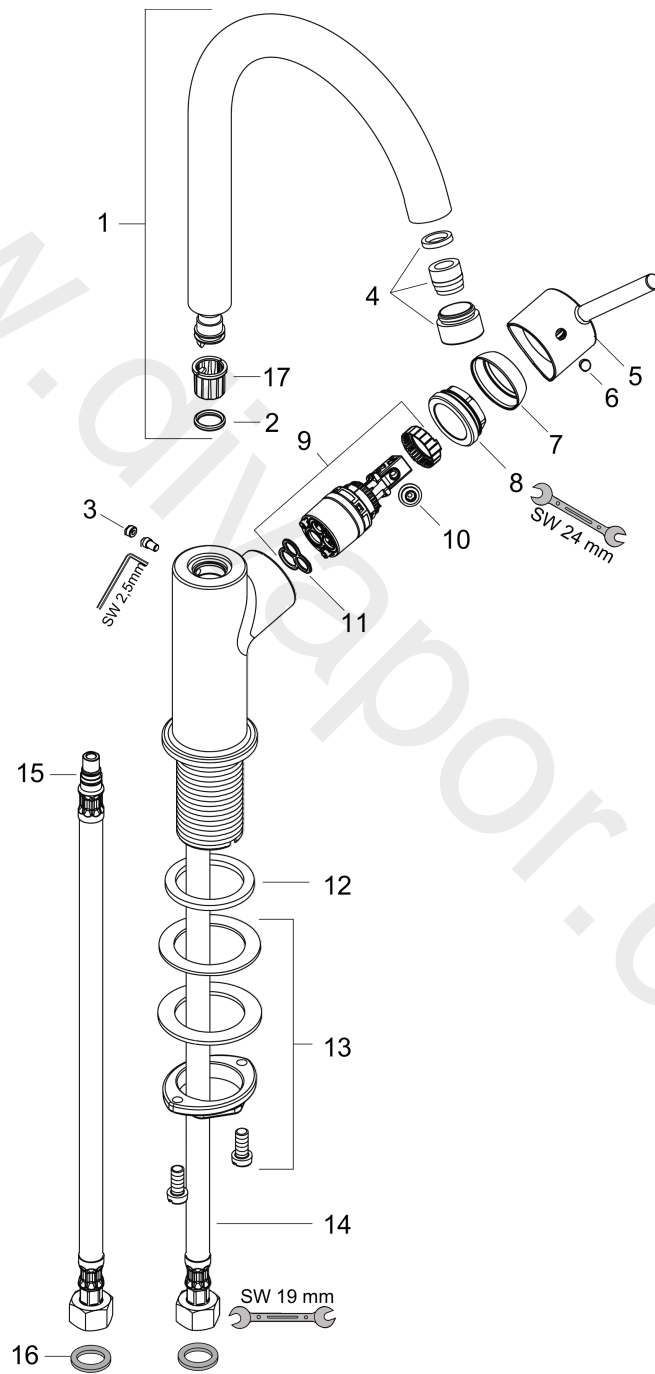

**Talis**

**Single lever basin mixer 210 with swivel spout and push-open waste set**

Surfaces: Article Number: **32082000**

**Exploded Drawing**

Year of production: **10/09 - 06/22**

**Talis****Single lever basin mixer 210 with swivel spout and push-open waste set**Surfaces: Article Number: **32082000****Spare part list**Year of production: **10/09 - 06/22**

Pos.	Description	Article Number	Price	PU
1	spout cpl.	95494000	£ 96,00	1
2	O-ring 11x2	98127000	£ 3,30	1
3	screw cover	95181000	£ 3,30	1
4	aerator M18x1 (5 l/min)	95387000	£ 43,00	1
5	handle	95495000	£ 35,00	1
6	screw cover	96338000	£ 3,30	1
7	flange	95493000	£ 20,50	1
8	nut	95178000	£ 43,00	1
9	cartridge, assy	97685000	£ 64,00	1
10	locking screw for handle	95140000	£ 6,10	1
11	seal	98865000	£ 35,00	1
12	flat seal	98749000	£ 6,10	1
13	fixing set (Ø 32)	13961000	£ 25,00	1
14	connection hose 450 mm M8x0,75 G3/8	97206000	£ 35,00	1
15	O-ring 7x1,5	98422000	£ 3,30	1
16	sealing set	95581000	£ 6,10	1
17	lever collar	92849000	£ 9,00	1
a	fixation extension 35 mm	13898000	£ 79,00	1