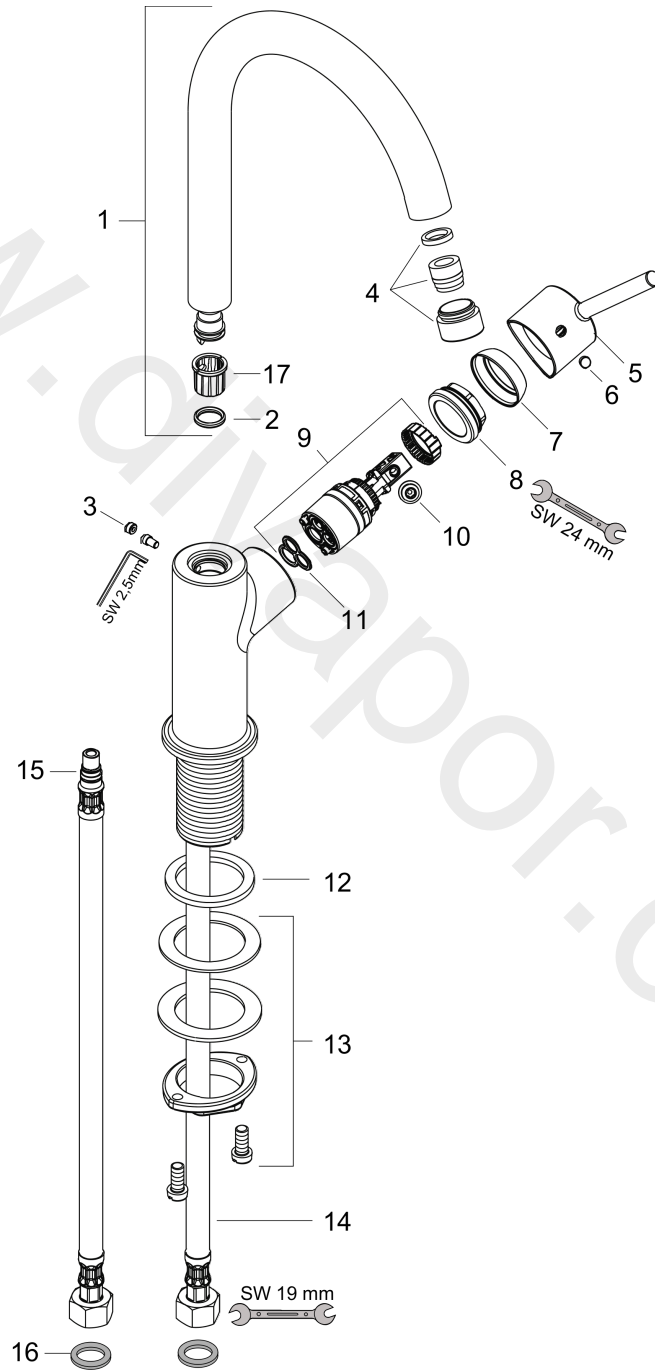

Talis

Single lever basin mixer 210 with fixed spout and push-open waste set

Surfaces: Article Number: 32080000

Exploded Drawing

Year of production: 10/09 - 06/22

Talis**Single lever basin mixer 210 with fixed spout and push-open waste set**Surfaces: Article Number: **32080000****Spare part list**Year of production: **10/09 - 06/22**

Pos.	Description	Article Number	Price	PU
1	spout cpl.	95494000	£ 96,00	1
2	O-ring 11x2	98127000	£ 3,30	1
3	screw cover	95181000	£ 3,30	1
4	aerator M18x1 (5 l/min)	95387000	£ 43,00	1
5	handle	95495000	£ 35,00	1
6	screw cover	96338000	£ 3,30	1
7	flange	95493000	£ 20,50	1
8	nut	95178000	£ 43,00	1
9	cartridge, assy	97685000	£ 64,00	1
10	locking screw for handle	95140000	£ 6,10	1
11	seal	98865000	£ 35,00	1
12	flat seal	98749000	£ 6,10	1
13	fixing set (Ø 32)	13961000	£ 25,00	1
14	connection hose 450 mm M8x0,75 G3/8	97206000	£ 35,00	1
15	O-ring 7x1,5	98422000	£ 3,30	1
16	sealing set	95581000	£ 6,10	1
17	lever collar	92849000	£ 9,00	1
a	fixation extension 35 mm	13898000	£ 79,00	1