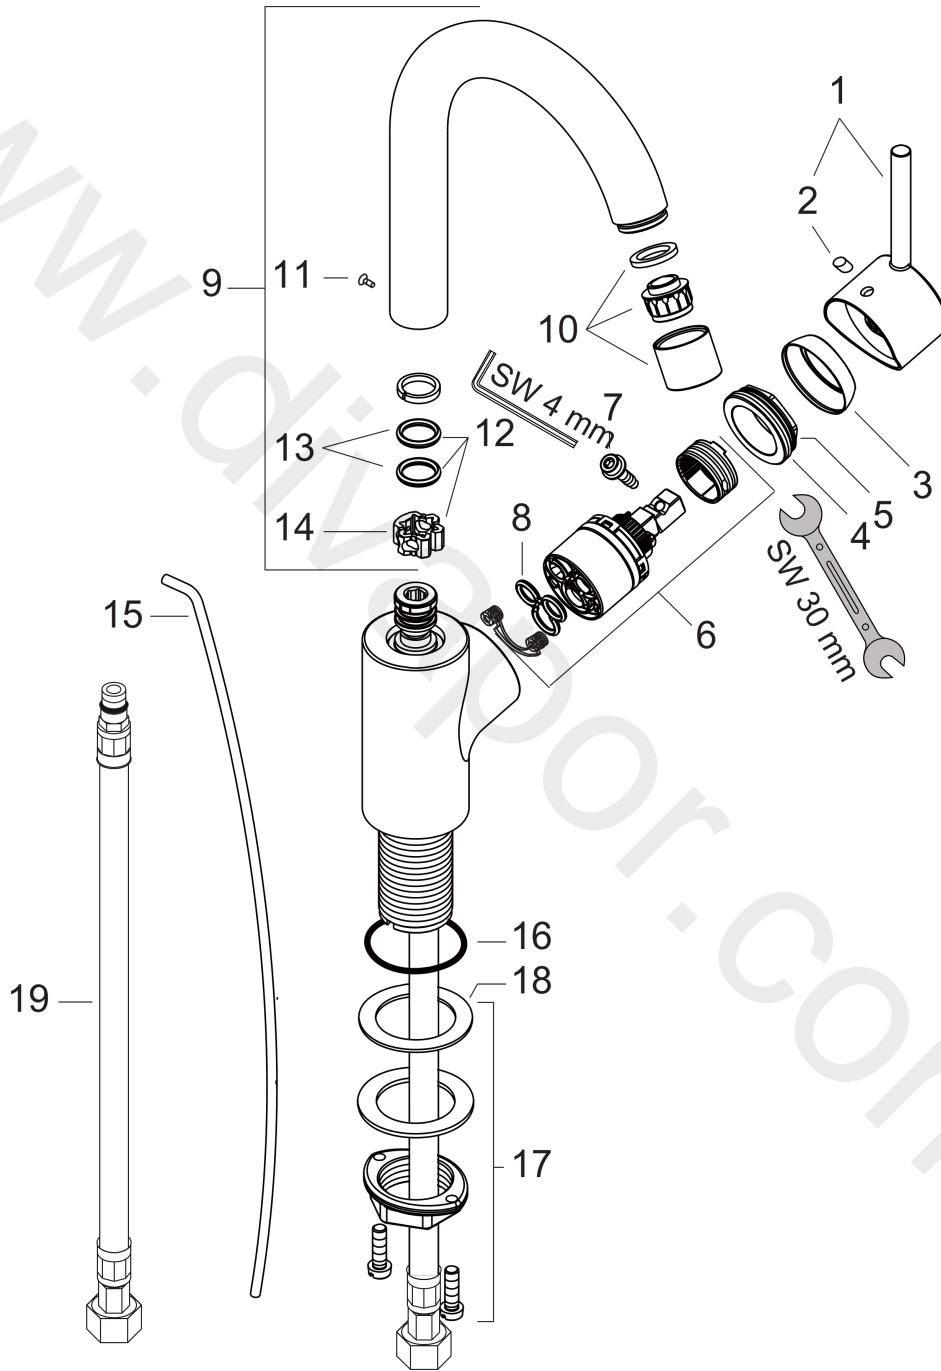

Talis S

Single lever basin mixer with pop-up waste set and swivel spout with 120° range

Surfaces: Article Number: **32073000**

Exploded Drawing

Year of production: **07/14 - 12/17**

Talis S

Single lever basin mixer with pop-up waste set and swivel spout with 120° range

Surfaces: Article Number: **32073000**

Spare part list

Year of production: **07/14 - 12/17**

Pos.	Description	Article Number	Price	PU
1	handle	32095000	£ 64,00	1
2	screw cover	96338000	£ 3,30	1
3	flange	96763000	£ 9,00	1
4	nut	97209000	£ 16,10	1
5	O-Ring 32x2	98193000	£ 3,30	1
6	cartridge, assy	92730000	£ 35,00	1
7	locking screw for handle	95140000	£ 6,10	1
8	seal	95008000	£ 9,00	1
9	spout cpl.	96521000	£ 173,00	1
10	aerator M22x1 (5 l/min)	95455000	£ 35,00	1
11	screw	97662000	£ 9,00	1
12	sealing set	92646000	£ 20,50	1
13	O-Ring 14x2,5	98189000	£ 3,30	1
14	axialring	97558000	£ 3,30	1
15	pull rod	96657000	£ 13,30	1
16	O-ring 34x4	98155000	£ 3,30	1
17	fixing set (Ø 32)	13961000	£ 25,00	1
18	lever collar	97548000	£ 3,30	1
19	connection hose 450 mm M8x0,75 G3/8	97206000	£ 35,00	1
a	pop up waste	94139000	£ 96,00	1
b	fixation extension 35 mm	13898000	£ 79,00	1