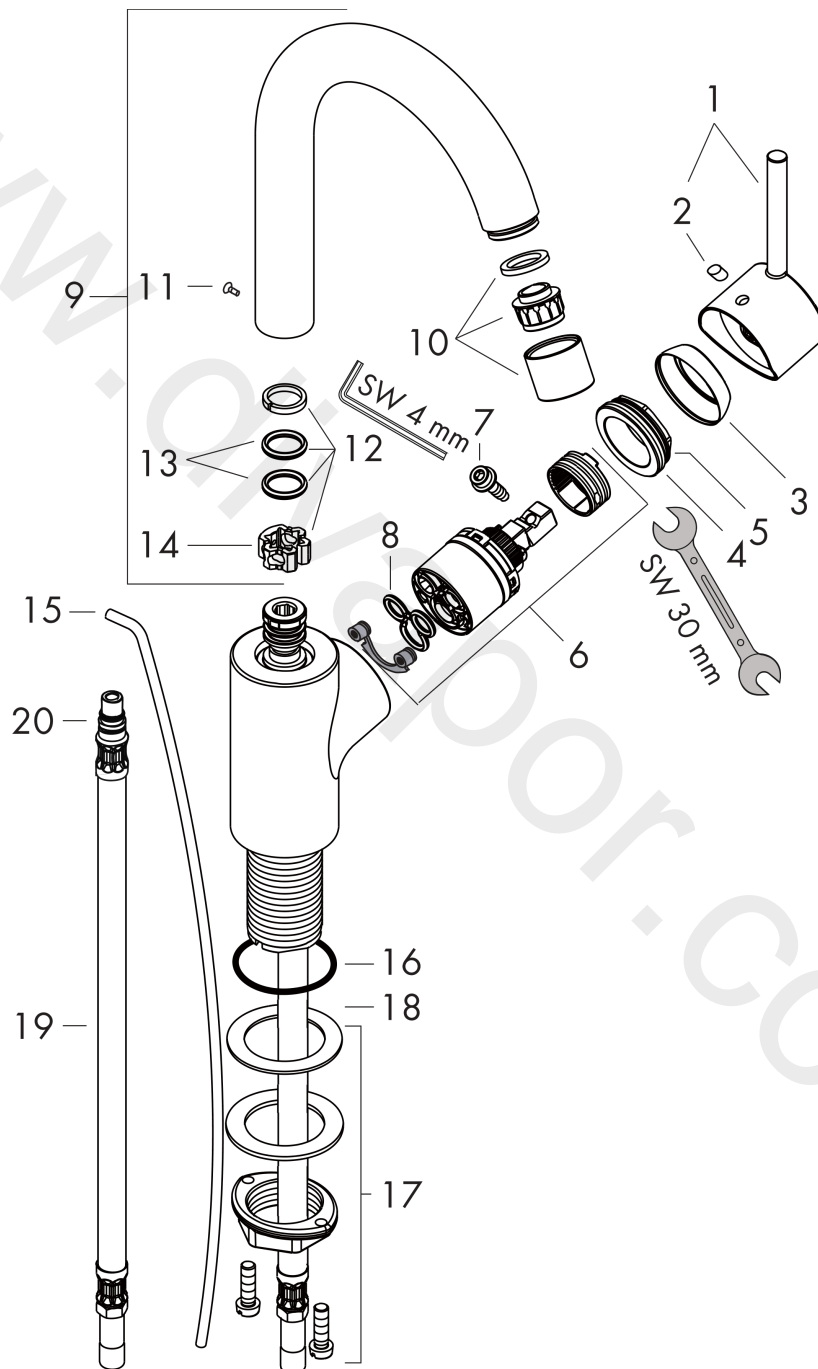

**Talis S**

**Single lever basin mixer with pop-up waste set and swivel spout with 120° range**

Surfaces: Article Number: **32073000**

**Exploded Drawing**

Year of production: **06/06 - 04/09**

## Talis S

Single lever basin mixer with pop-up waste set and swivel spout with 120° range

Surfaces: Article Number: **32073000**

### Spare part list

Year of production: **06/06 - 04/09**

Pos.	Description	Article Number	Price	PU
1	handle	32095000	£ 64,00	1
2	screw cover	96338000	£ 3,30	1
3	flange	96763000	£ 9,00	1
4	nut	97209000	£ 16,10	1
5	O-Ring 32x2	98193000	£ 3,30	1
6	cartridge, assy	92730000	£ 35,00	1
7	locking screw for handle	96059000	£ 9,00	1
8	seal	95008000	£ 9,00	1
9	spout cpl.	96521000	£ 173,00	1
10	aerator M22x1 (7 l/min)	94010000	£ 43,00	1
11	screw	97662000	£ 9,00	1
12	sealing set	92646000	£ 20,50	1
13	O-Ring 14x2,5	98189000	£ 3,30	1
14	axialring	97558000	£ 3,30	1
15	pull rod	96657000	£ 13,30	1
16	O-ring 34x4	98155000	£ 3,30	1
17	fixing set (Ø 32)	13961000	£ 25,00	1
18	lever collar	97548000	£ 3,30	1
19	connection hose 450 mm M10x1 G3/8	96507000	£ 43,00	1
20	O-ring 8x1,75	97827000	£ 3,30	1
a	pop up waste	94139000	£ 96,00	1
b	fixation extension 35 mm	13898000	£ 79,00	1