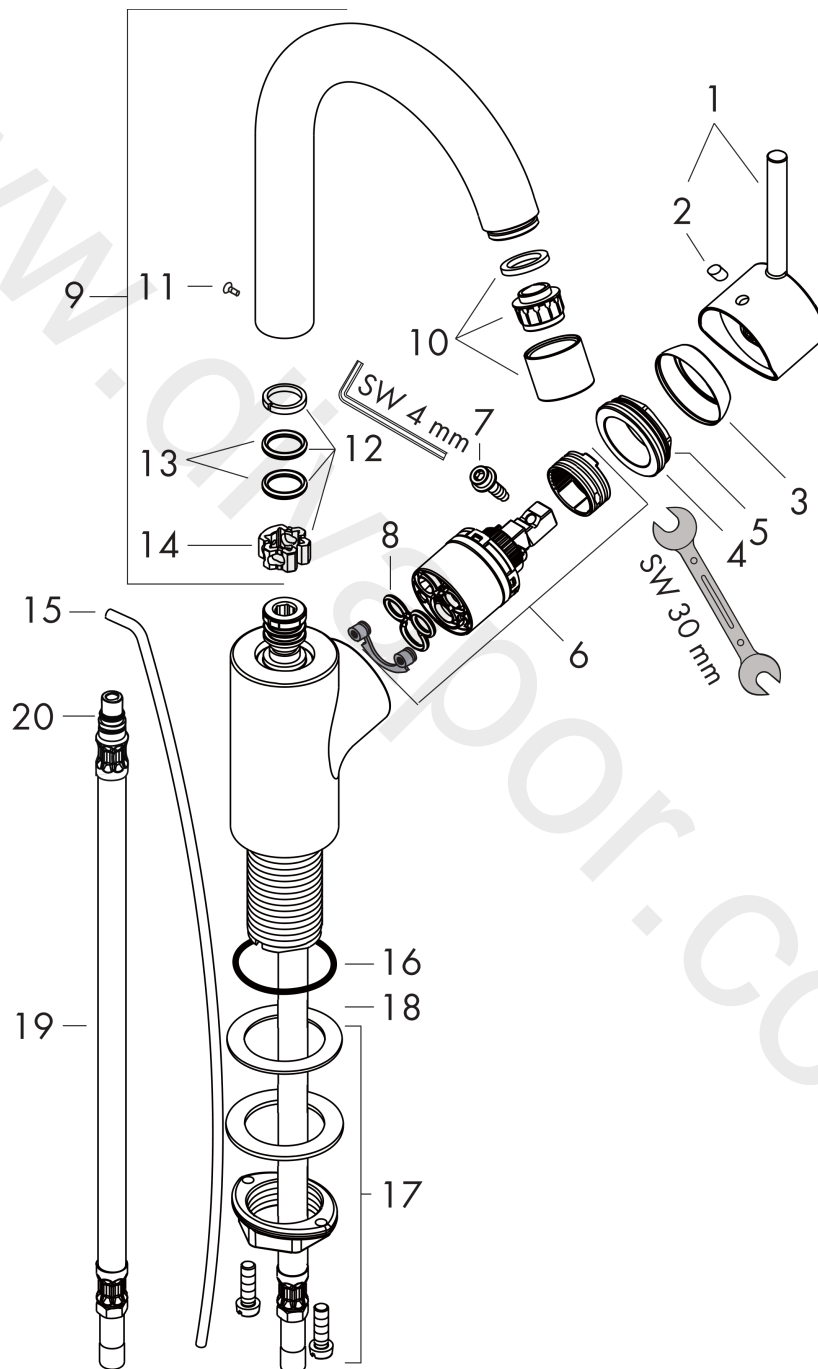

Talis S

Single lever basin mixer with pop-up waste set and swivel spout with 120° range

Surfaces: Article Number: **32073000**

Exploded Drawing

Year of production: **05/09 - 09/10**

Talis S

Single lever basin mixer with pop-up waste set and swivel spout with 120° range

Surfaces: Article Number: **32073000**

Spare part list

Year of production: **05/09 - 09/10**

Pos.	Description	Article Number	Price	PU
1	handle	32095000	£ 64,00	1
2	screw cover	96338000	£ 3,30	1
3	flange	96763000	£ 9,00	1
4	nut	97209000	£ 16,10	1
5	O-Ring 32x2	98193000	£ 3,30	1
6	cartridge, assy	92730000	£ 35,00	1
7	locking screw for handle	95140000	£ 6,10	1
8	seal	95008000	£ 9,00	1
9	spout cpl.	96521000	£ 173,00	1
10	aerator M22x1 (7 l/min)	94010000	£ 43,00	1
11	screw	97662000	£ 9,00	1
12	sealing set	92646000	£ 20,50	1
13	O-Ring 14x2,5	98189000	£ 3,30	1
14	axialring	97558000	£ 3,30	1
15	pull rod	96657000	£ 13,30	1
16	O-ring 34x4	98155000	£ 3,30	1
17	fixing set (Ø 32)	13961000	£ 25,00	1
18	lever collar	97548000	£ 3,30	1
19	connection hose 450 mm M10x1 G3/8	96507000	£ 43,00	1
20	O-ring 8x1,75	97827000	£ 3,30	1
a	fixation extension 35 mm	13898000	£ 79,00	1
b	pop up waste	94139000	£ 96,00	1