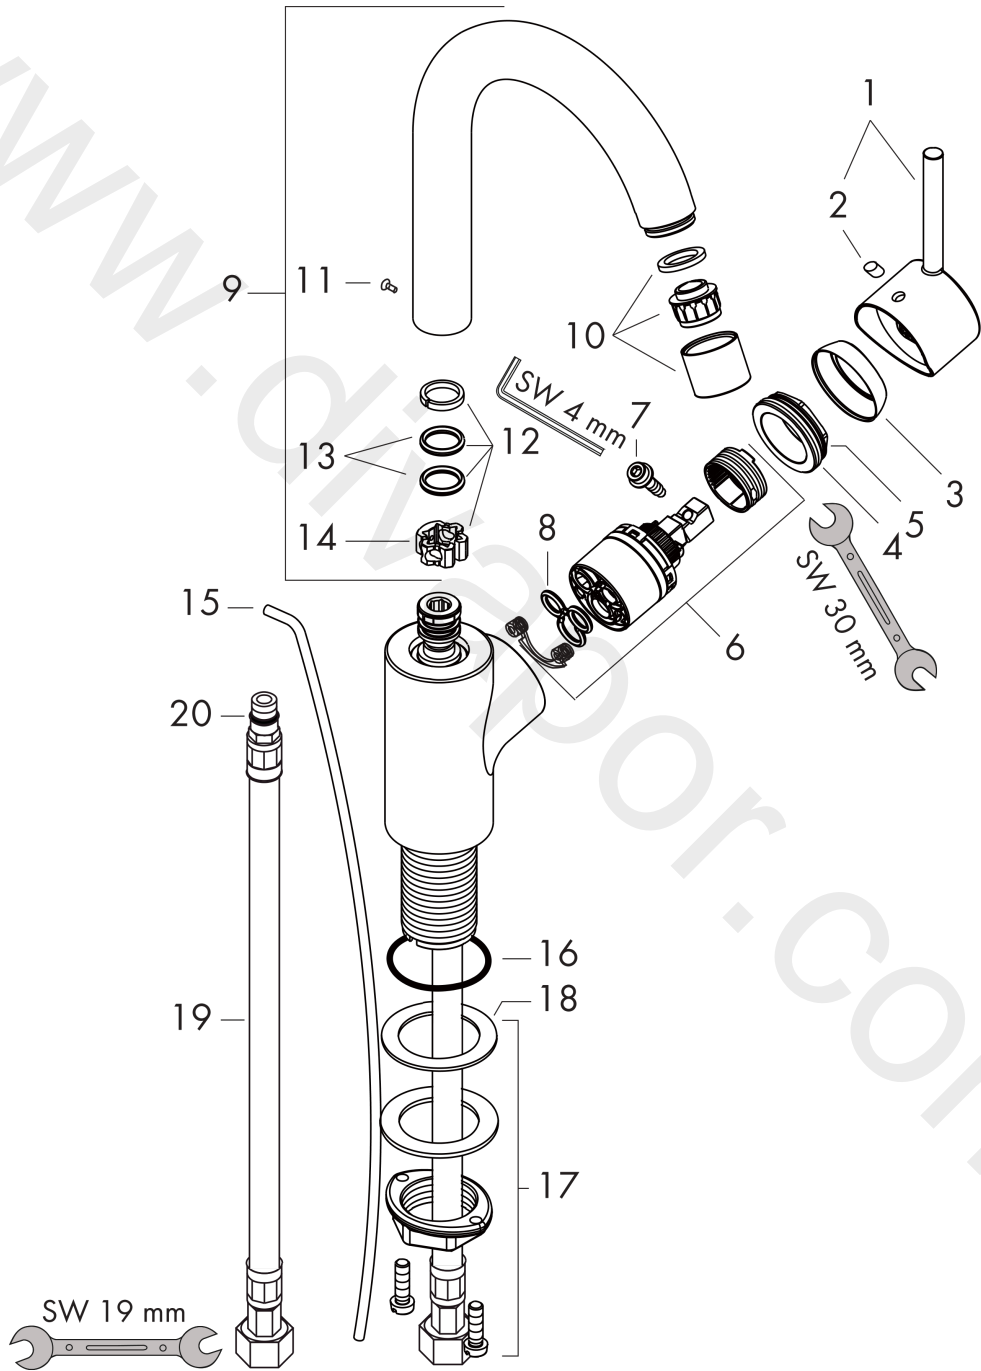

Talis S

Single lever basin mixer 200 with swivel spout and pop-up waste set

Finish: **Chrome** Article Number: **32070000**

Description

product features

- consists of: single lever basin mixer, waste set
- ComfortZone 200
- projection: 145 mm
- spout height: 191 mm
- handle variant: pin handle
- swivel range 360°
- spray type: normal spray
- maximum flow rate at 3 bar: 5 l/min
- ceramic cartridge
- temperature limitation adjustable
- suitable for continuous flow water heaters
- pop-up waste set G 1¼
- material waste set: metal
- connection type: G ¾ connections
- connection dimension: DN15
- handle position on the side: bottom-side at the base body (not suitable for wash bowls)
- EU taxonomy: max. 6 l/min - Substantial Contribution (SC) possible
- WRAS 2304039
- WRAS 2304039 - Approval letter 2304039

Exploded Drawing

Year of production: >08/13

Talis S**Single lever basin mixer 200 with swivel spout and pop-up waste set**Finish: **Chrome** Article Number: **32070000****Spare part list**

Year of production: >08/13

Pos.	Description	Article Number	Price	PU
1	handle	32095000	£ 64,00	1
2	screw cover	96338000	£ 3,30	1
3	flange	97406000	£ 20,50	1
4	nut	97209000	£ 16,10	1
5	O-Ring 32x2	98193000	£ 3,30	1
6	cartridge, assy	92730000	£ 35,00	1
7	locking screw for handle	95140000	£ 6,10	1
8	seal	95008000	£ 9,00	1
9	spout cpl.	96521000	£ 173,00	1
10	aerator M22x1 (5 l/min)	95455000	£ 35,00	1
11	screw	97662000	£ 9,00	1
12	sealing set	92646000	£ 20,50	1
13	O-Ring 14x2,5	98189000	£ 3,30	1
14	axialring	97558000	£ 3,30	1
15	pull rod	96657000	£ 13,30	1
16	O-ring 34x4	98155000	£ 3,30	1
17	fixing set (Ø 32)	13961000	£ 25,00	1
18	lever collar	97548000	£ 3,30	1
19	connection hose 450 mm M8x0,75 G3/8	97206000	£ 35,00	1
20	O-ring 7x1,5	98422000	£ 3,30	1
a	pop up waste	94139000	£ 96,00	1
b	fixation extension 35 mm	13898000	£ 79,00	1