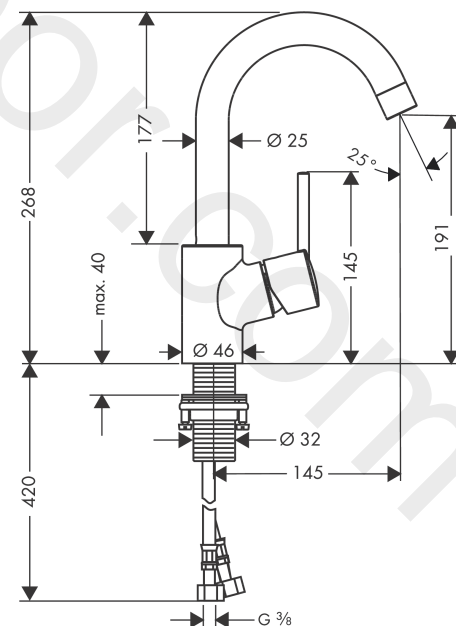

Scale drawing