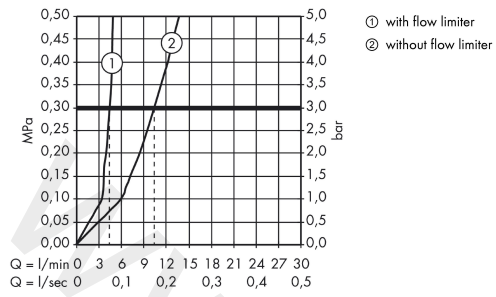

Talis S

Single lever basin mixer 200 with swivel spout and pop-up waste set

Finish: **Chrome** Article Number: **32070000**

Description

product features

- consists of: single lever basin mixer, waste set
- ComfortZone 200
- projection: 145 mm
- spout height: 191 mm
- handle variant: pin handle
- swivel range 360°
- spray type: normal spray
- maximum flow rate at 3 bar: 5 l/min
- ceramic cartridge
- temperature limitation adjustable
- suitable for continuous flow water heaters
- pop-up waste set G 1¼
- material waste set: metal
- connection type: G ¾ connections
- connection dimension: DN15
- handle position on the side: bottom-side at the base body (not suitable for wash bowls)
- EU taxonomy: max. 6 l/min - Substantial Contribution (SC) possible
- WRAS 2304039
- WRAS 2304039 - Approval letter 2304039

Single lever basin mixer 200 with swivel spout and pop-up waste set

Finish: **Chrome** Article Number: **32070000**

Flowchart

Talis S
Single lever basin mixer 200 with swivel spout and pop-up waste set
 Finish: **Chrome** Article Number: **32070000**