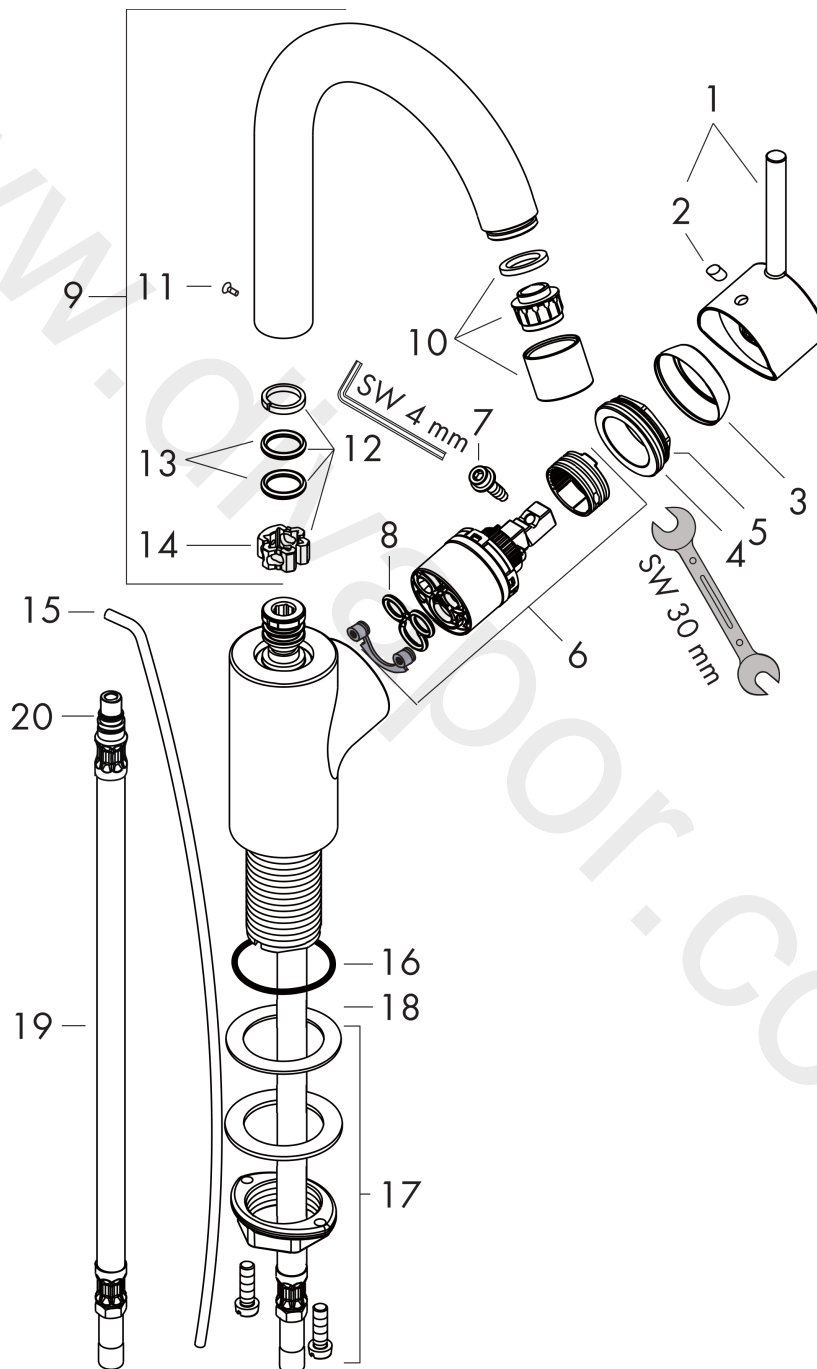

Talis S

Single lever basin mixer 200 with swivel spout and pop-up waste set

Surfaces: Article Number: **32070000**

Exploded Drawing

Year of production: **05/09 - 09/10**

Talis S

Single lever basin mixer 200 with swivel spout and pop-up waste set

Surfaces: Article Number: **32070000**

Spare part list

Year of production: **05/09 - 09/10**

Pos.	Description	Article Number	Price	PU
1	handle	32095000	£ 64,00	1
2	screw cover	96338000	£ 3,30	1
3	flange	96763000	£ 9,00	1
4	nut	97209000	£ 16,10	1
5	O-Ring 32x2	98193000	£ 3,30	1
6	cartridge, assy	92730000	£ 35,00	1
7	locking screw for handle	95140000	£ 6,10	1
8	seal	95008000	£ 9,00	1
9	spout cpl.	96521000	£ 173,00	1
10	aerator M22x1 (5 l/min)	95455000	£ 35,00	1
11	screw	97662000	£ 9,00	1
12	sealing set	92646000	£ 20,50	1
13	O-Ring 14x2,5	98189000	£ 3,30	1
14	axialring	97558000	£ 3,30	1
15	pull rod	96657000	£ 13,30	1
16	O-ring 34x4	98155000	£ 3,30	1
17	fixing set (Ø 32)	13961000	£ 25,00	1
18	lever collar	97548000	£ 3,30	1
19	connection hose 450 mm M10x1 G3/8	96507000	£ 43,00	1
20	O-ring 8x1,75	97827000	£ 3,30	1
a	pop up waste	94139000	£ 96,00	1
b	fixation extension 35 mm	13898000	£ 79,00	1