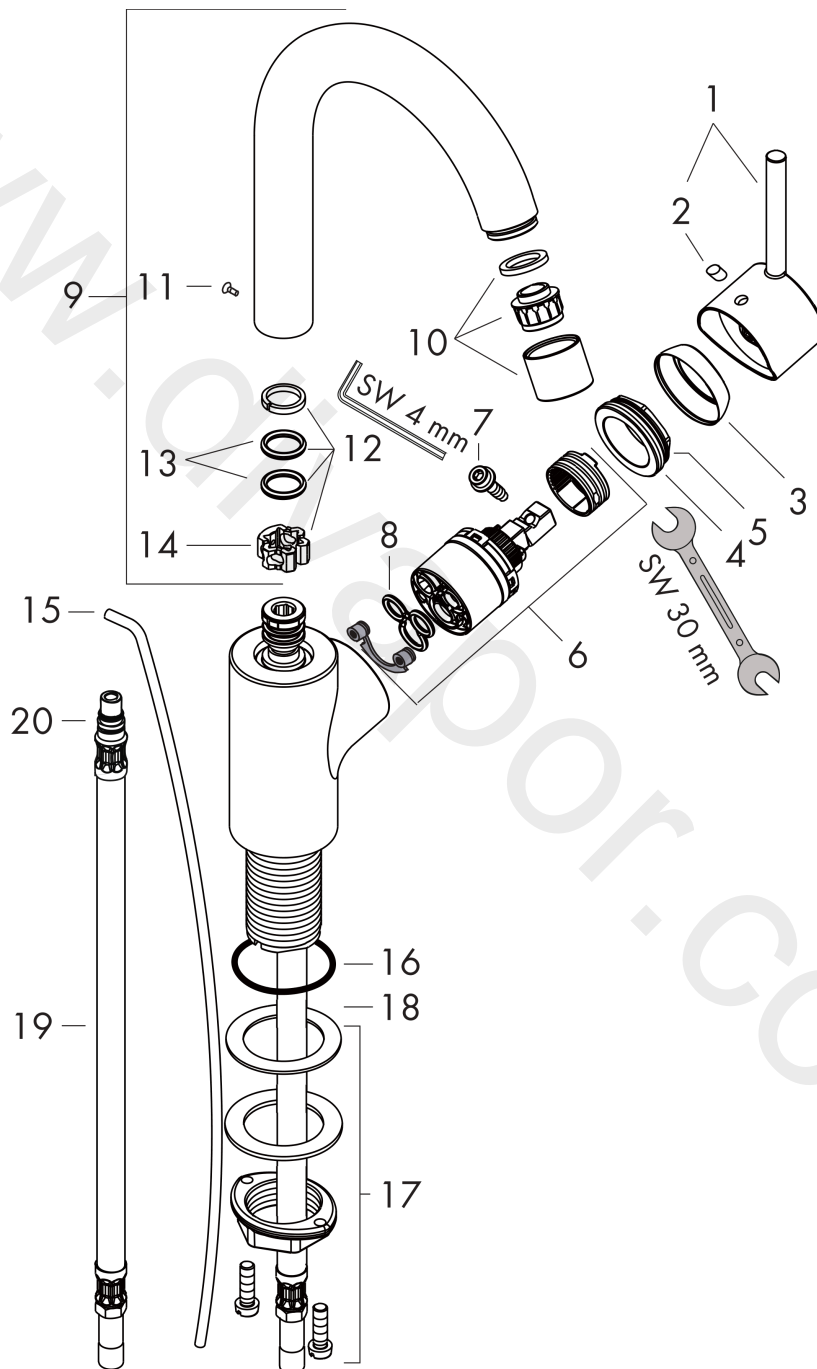

Talis S

Single lever basin mixer 200 with swivel spout and pop-up waste set

Surfaces: Article Number: **32070000**

Exploded Drawing

Year of production: **11/04 - 04/09**

Talis S

Single lever basin mixer 200 with swivel spout and pop-up waste set

Surfaces: Article Number: **32070000**

Spare part list

Year of production: **11/04 - 04/09**

Pos.	Description	Article Number	Price	PU
1	handle	32095000	£ 64,00	1
2	screw cover	96338000	£ 3,30	1
3	flange	96763000	£ 9,00	1
4	nut	97209000	£ 16,10	1
5	O-Ring 32x2	98193000	£ 3,30	1
6	cartridge, assy	92730000	£ 35,00	1
7	locking screw for handle	96059000	£ 9,00	1
8	seal	95008000	£ 9,00	1
9	spout cpl.	96521000	£ 173,00	1
10	aerator M22x1 (7 l/min)	94010000	£ 43,00	1
11	screw	97662000	£ 9,00	1
12	sealing set	92646000	£ 20,50	1
13	O-Ring 14x2,5	98189000	£ 3,30	1
14	axialring	97558000	£ 3,30	1
15	pull rod	96657000	£ 13,30	1
16	O-ring 34x4	98155000	£ 3,30	1
17	fixing set (Ø 32)	13961000	£ 25,00	1
18	lever collar	97548000	£ 3,30	1
19	connection hose 450 mm M10x1 G3/8	96507000	£ 43,00	1
20	O-ring 8x1,75	97827000	£ 3,30	1
a	pop up waste	94139000	£ 96,00	1
b	fixation extension 35 mm	13898000	£ 79,00	1